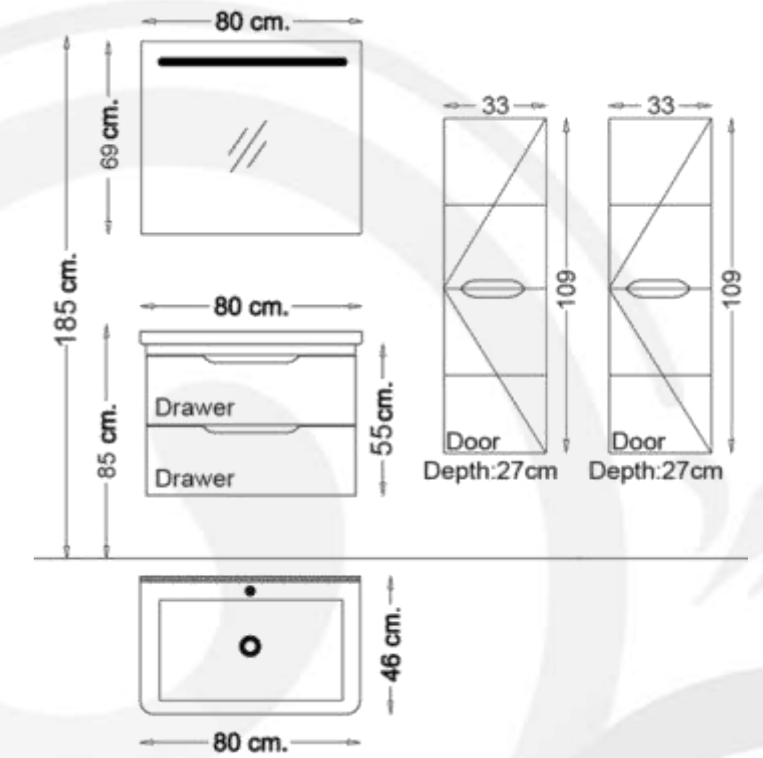

Basin Unit:

Bathroom Vanity Wall Mounted
Basin Unit 80 cm x 55 cm

Side Cabinet:

Wall Hung Tall Boy Unit 35 cm x 110 cm

Basin:

Ceramic Washbasin 80 cm x 50 cm

Mirror:

Top Mirror Cabinet 80 cm x 69 cm

Body, Drawers and Doors feature:

Doors : White Acrylic Lacquer

Body : Lisbon Melamine MDF

Soft Close for Drawers and Doors

KANVAS ULTRA 80 cm

KANVAS ULTRA Bathroom furniture Set 80 cm SP405

- Basin Unit:
Bathroom Vanity Wall Hung Basin
Unit 80 cm x 55 cm
- Side Cabinet:
Double Wall Hung Tall Boy Unit
33 cm x 109 cm
- Basin:
Ceramic Washbasin 80 cm x 46 cm
- Mirror:
Mirror with LED Backlighting
80 cm x 69 cm
- Body, Drawers and Doors feature:
White Melamine MDF
Soft Close for Drawers and Doors

KANVAS 80

KANVAS Bathroom furniture Set 80 cm SP404

- Basin Unit:
Bathroom Vanity Wall Hung Basin Unit 80 cm x 55 cm
- Side Cabinet:
Wall Hung Tall Boy Unit 33cmx109 cm
- Basin:
Ceramic Washbasin 80 cm x 46 cm
- Mirror:
Top Mirror Cabinet 80 cm x 69 cm
- Body, Drawers and Doors feature:
Anthracite Melamine MDF
Soft Close for Drawers and Doors