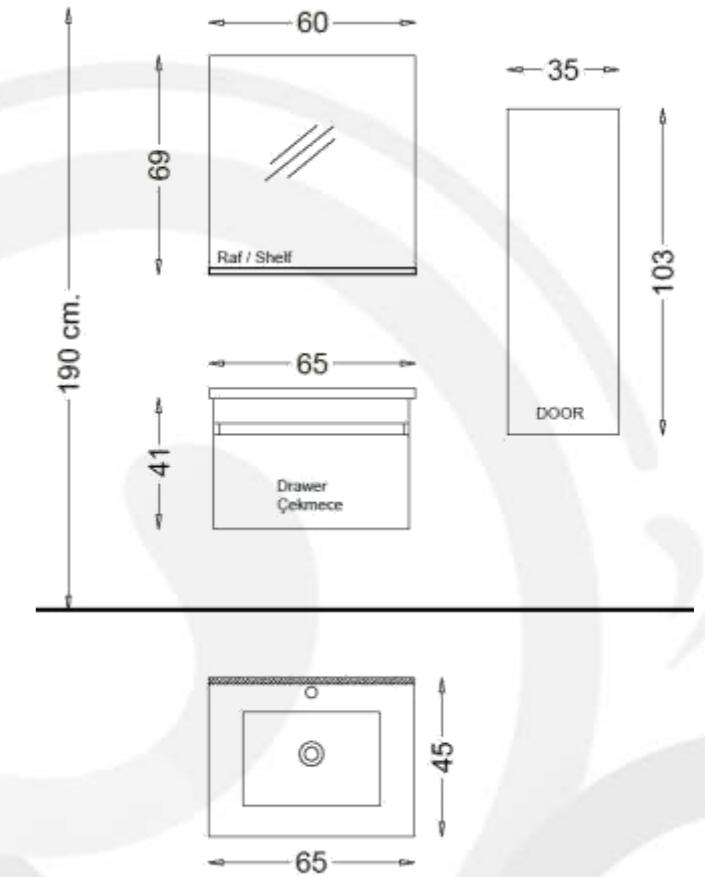

BERGAMONA 85

BERGAMONA Bathroom furniture Set 85 cm SP408

Basin Unit:
Bathroom Vanity Wall Mounted
Basin Unit 85 cm x 52 cm

Side Cabinet:
Wall Mounted Top Cabinet
35cmx103cm

Basin:
Ceramic Washbasin 45 cm x 85 cm

Mirror:
Cabinet With Mirror 80 cm x 69 cm

Body, Drawers and Doors Feature:
Ceniza MDF Melamine
Soft Close for Drawers and Doors

BOSRA 100

BOSRA Bathroom furniture Set 100 cm SP528

- Basin Unit:
Bathroom Vanity Wall Hung Basin
Unit 100 cm x 41 cm
- Side Cabinet:
Wall Mounted Tall cabinet
35cm x 103cm
- Basin:
Ceramic Washbasin 100 cm x 45 cm
- Mirror:
Mirror Cabinet 100 cm x 69 cm
- Body, Drawers and Doors feature:
Nut Melamine MDF
Soft Close for Drawers and Doors

BOSRA 65

BOSRA Bathroom furniture Set 65 cm SP526

- Basin Unit:
Bathroom Vanity Wall Hung Basin
Unit 65 cm x 41 cm
- Side Cabinet:
Wall Mounted Tall cabinet
35cmx103cm
- Basin:
Ceramic Washbasin 65 cm x 45 cm
- Mirror:
Mirror with Shelf 60 cm x 69 cm
- Body, Drawers and Doors feature:
White Melamine MDF
Soft Close for Drawers and Doors