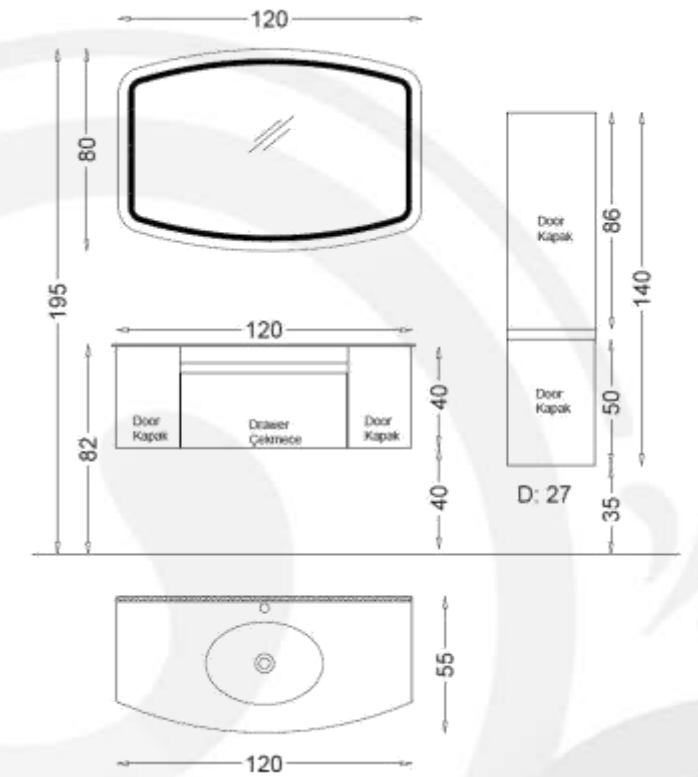

KARNAVAL 160

KARNAVAL Bathroom furniture Set 160 cm SP495

Basin Unit:

Bathroom Vanity floor Standing
Basin Unit 160 cm x 87 cm

Side Cabinet:

Wall Hung Tall Boy Unit 35cmx110 cm
Wall Hung Top Cabinet 30cm x 90 cm

DUNES 160

DUNES Bathroom furniture Set 160 cm SP523

- Basin Unit:
Bathroom Vanity Wall Hung Basin
Unit 160 cm x 85 cm
- Side Cabinet:
Wall Hung Tall Boy Unit 35cmx137cm
- Basin:
Double Ceramic Washbasin
65 cm x 45 cm
- Mirror:
Double Top Mirror Cabinet
65 cm x 60 cm
- Body, Drawers and Doors feature:
Anthracite Lacquer
Soft Close for Drawers and Doors

Side Cabinet:
Wall Mounted Top Cabinet
35cmx140cm

Basin:
Acrylic Washbasin 55 cm x 120 cm

Mirror:
Mirror with LED Backlighting
80 cm x 120 cm

Body, Drawers and Doors feature:
Beige Acrylic Lacquer
Soft Close for Drawers and Doors

BELLA 120

BELLA Bathroom furniture Set 120 cm SP565

- Basin Unit:
Bathroom Vanity Wall Hung Basin
Unit 120 cm x 82 cm
- Side Cabinet:
Wall Mounted Top Cabinet
35 cm x 140 cm
- Basin:
Acrylic Washbasin 55 cm x 120 cm
- Mirror:
Mirror with LED Backlighting
80 cm x 120 cm
- Body, Drawers and Doors feature:
Anthracite Acrylic Lacquer
Soft Close for Drawers and Doors