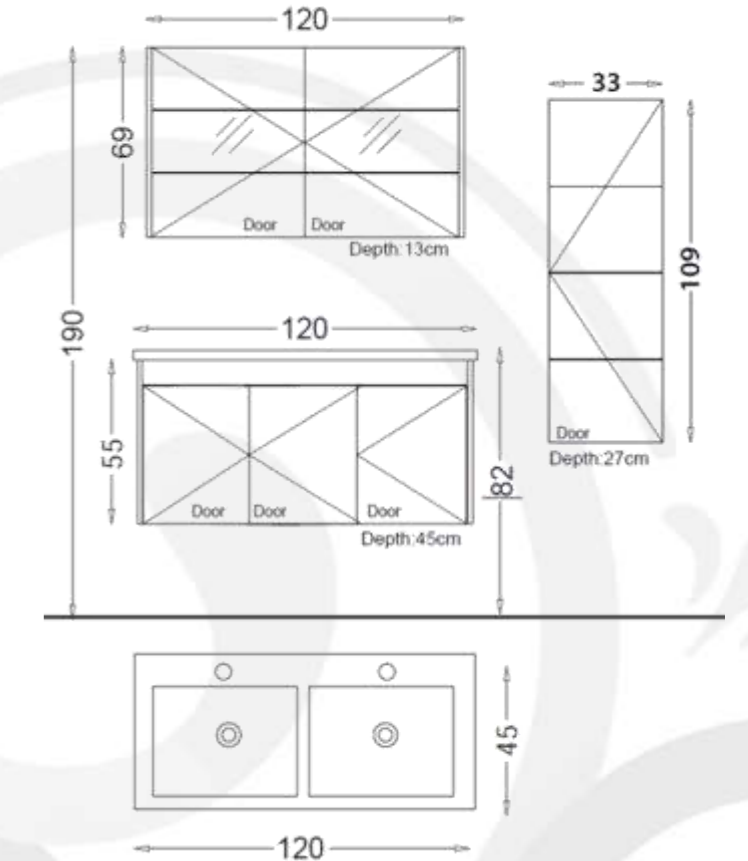

DURANGO 80

DURANGO Bathroom furniture Set 80 cm SP510

- Basin Unit:
Bathroom Vanity Floor Standing
Basin Unit 80 cm x 80 cm
- Side Cabinet:
Wall Hung Tall Boy Unit 35cmx137cm
- Basin:
Ceramic Washbasin 80 cm x 45 cm
- Mirror:
Mirror with LED Backlighting
80 cm x 69 cm
- Body, Drawers and Doors feature:
White Melamine MDF
Soft Close for Drawers and Doors

Mirror:

Top Cabinet Mirror 120 cm x 69 cm

Body, Drawers and Doors feature:

Lisbon Melamine MDF

Soft Close Doors

MATERANO 100

MATERANO Bathroom furniture Set 100 cm SP484

Basin Unit: