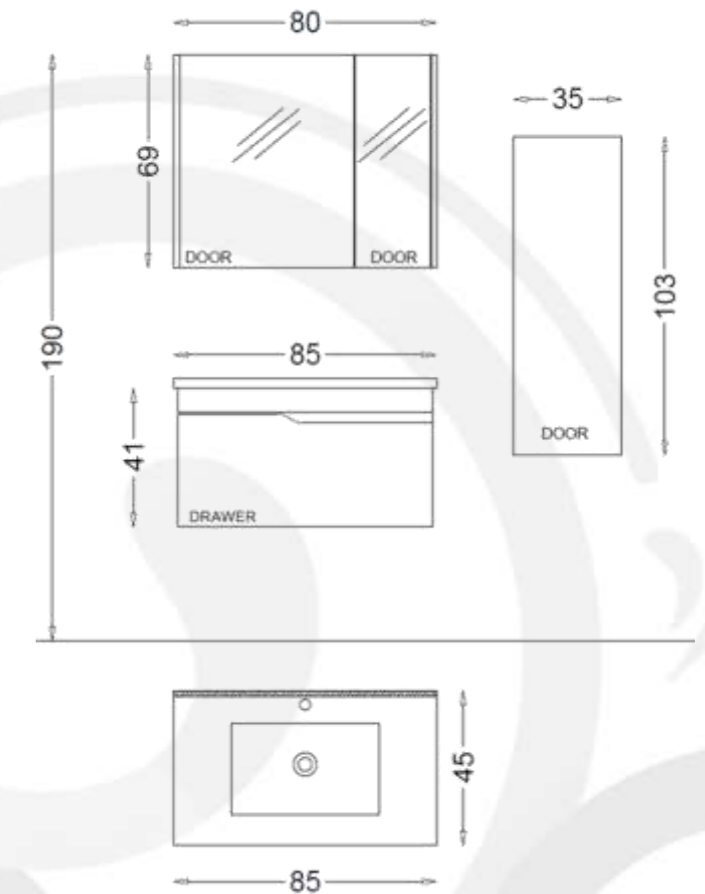

ELEGANCE 85

ELEGANCE Bathroom furniture Set 85 cm SP490

Basin Unit:

Bathroom Vanity Wall Hung Basin
Unit 85 cm x 41 cm

Side Cabinet:

Wall Hung Tall Boy Unit 35cmx103cm

Basin:

Ceramic Washbasin 85 cm x 45 cm

Mirror:

Top Mirror Cabinet 80 cm x 69 cm

Body, Drawers and Doors feature:

Blanco Melamine MDF

Soft Close for Drawers and Doors