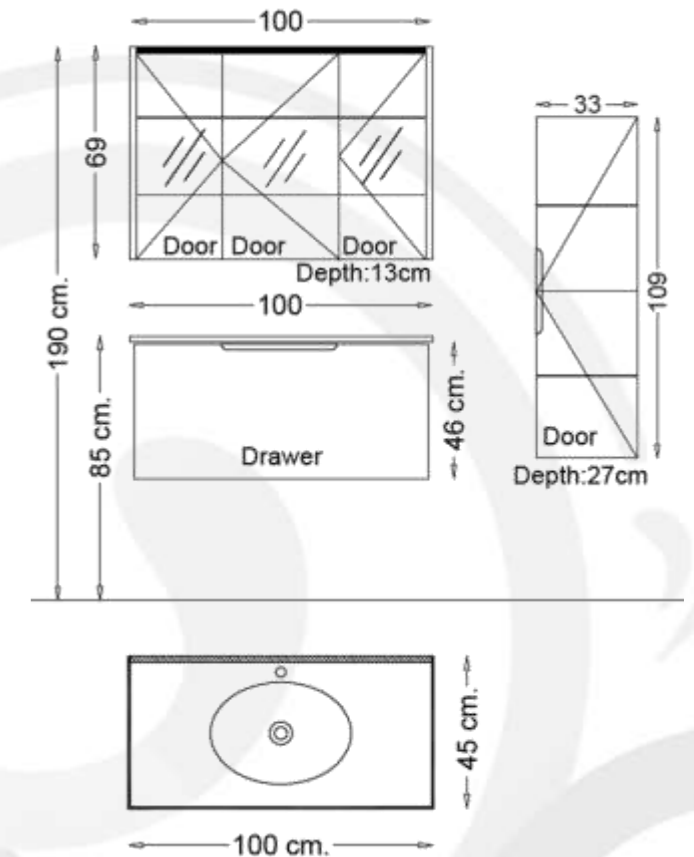

MIRMANDE 100

MIRMANDE Bathroom furniture Set 100 cm SP401

Basin Unit:

Bathroom Vanity Wall Hung Basin Unit 100 cm x 46 cm

Side Cabinet:

Wall Hung Tall Boy Unit 33cmx109 cm

Basin:

Ceramic Washbasin 100 cm x 45 cm

Mirror:

Mirror with LED Backlighting 100 cm x 69 cm

Body, Drawers and Doors Feature:

Black Lacquer

Soft Close for Drawers and Doors