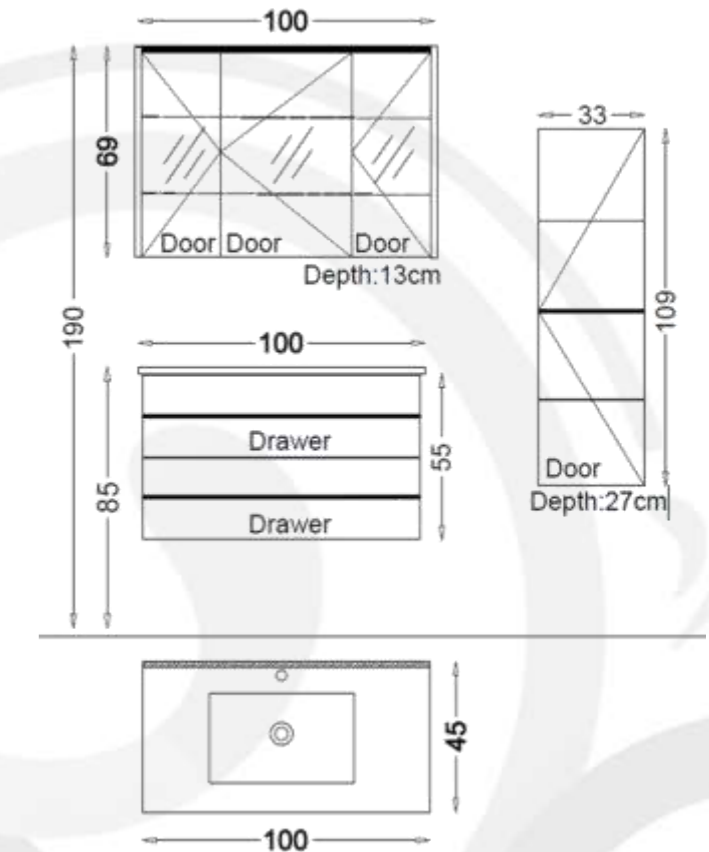

RUSTIC 100

RUSTIC Bathroom furniture Set 100 cm SP554

- Basin Unit:
  Bathroom Vanity Wall Mounted
  Basin Unit 100 cm x 55 cm
- Side Cabinet:
  Wall Hung Tall Boy Unit 33cmx109 cm
- Basin:
  Ceramic Washbasin 100 cm x 45 cm
- Mirror:
  Top Cabinet Mirror 100 cm x 69 cm
- Body, Drawers and Doors feature:
  White Acrylic Lacquer
  Soft Close Doors and Drawers