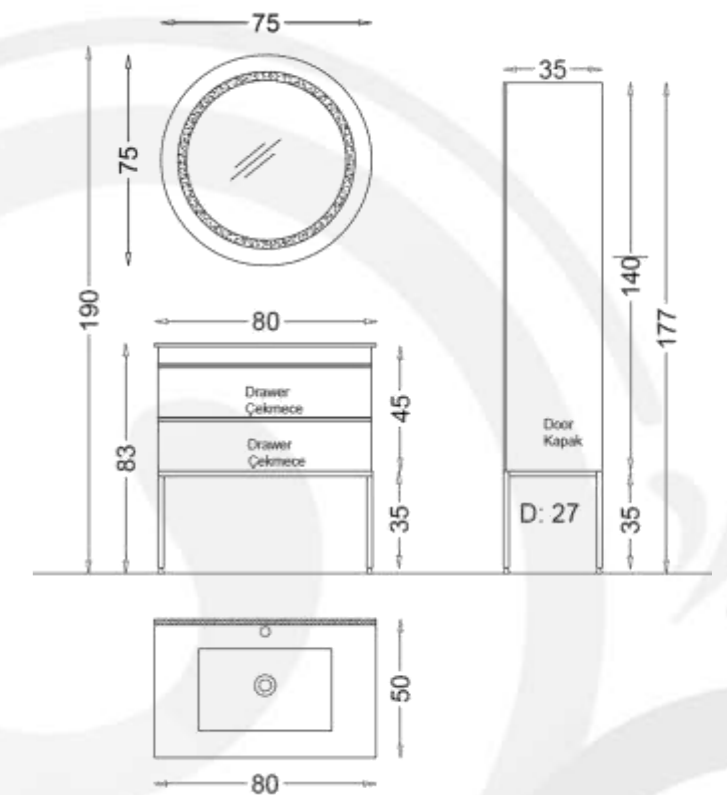

Basin Unit:
Bathroom Vanity Floor Standing
Basin Unit 80 cm x 83 cm

Side Cabinet:
Floor Standing Tall cabinet
35cm x40cm

Basin:
Black Iron sink Washbasin
50cmx 80cm

Mirror:
Mirror with LED Backlighting 75 Ø
Body, Drawers and Doors feature:
Grey Acrylic Lacquer
Soft Close for Drawers and Doors