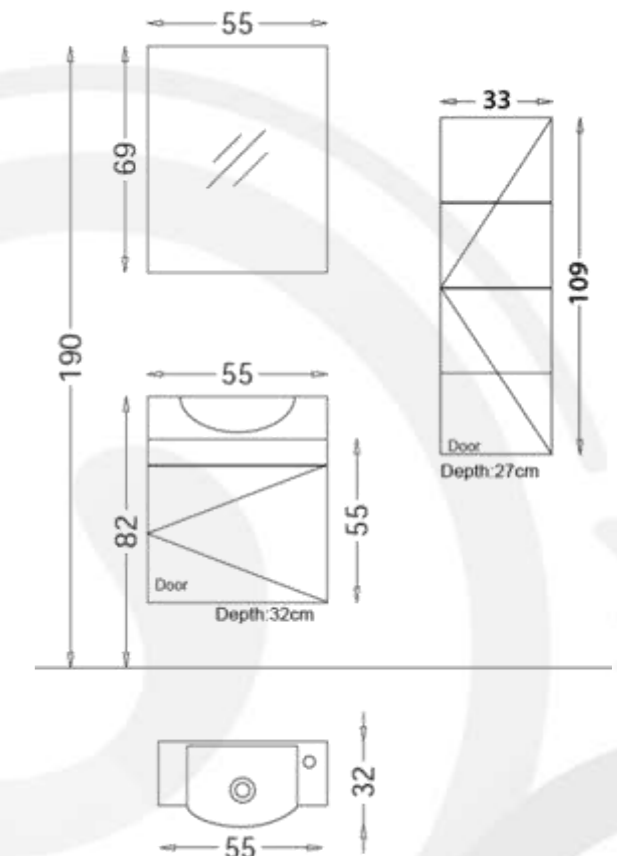

LEGNO 55

LEGNO Bathroom furniture Set 55 cm SP414

Basin Unit:
Bathroom Vanity Wall Hung Basin
Unit 55 cm x 55 cm

Side Cabinet:
Wall Mounted Tall cabinet
109 cm x 33 cm

Basin:
Ceramic Basin 55 cm x 32 cm

Mirror:
Mirror 55 cm x 69 cm

Body, Drawers and Doors Feature:
White Melamine MDF