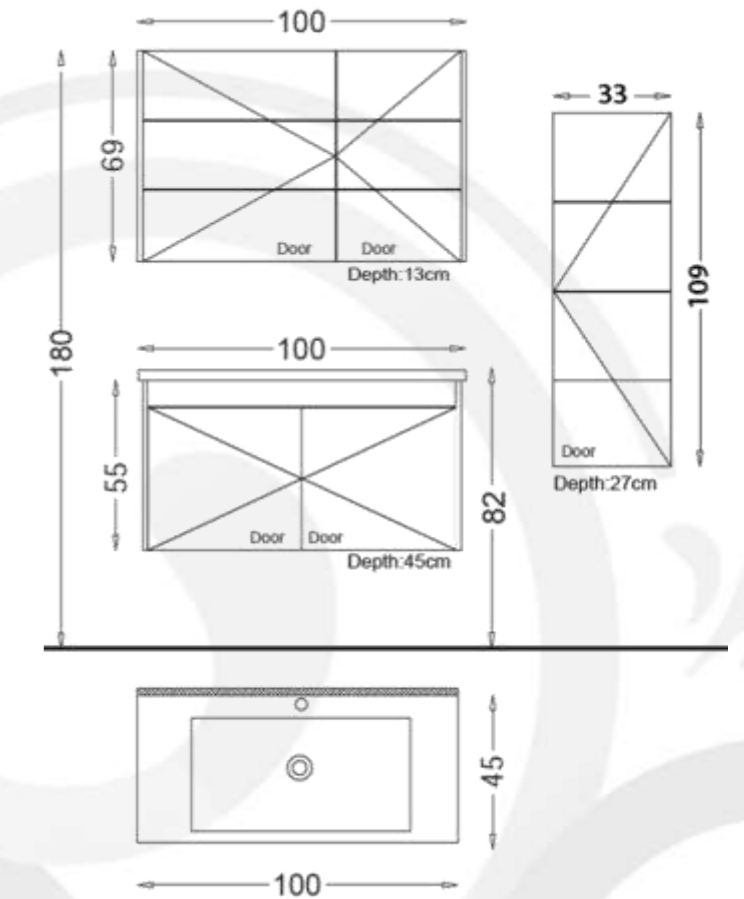

MATERANO 100

MATERANO Bathroom furniture Set 100 cm SP484

Basin Unit:

Bathroom Vanity Wall Hung Basin
Unit 100 cm x 55 cm

Side Cabinet:

Wall Hung Tall Boy Unit 33cmx109 cm

Basin:

Ceramic Washbasin 100 cm x 45 cm

Mirror:

Top Cabinet Mirror 100 cm x 69 cm

Body, Drawers and Doors feature:

Lisbon Melamine MDF

Soft Close Doors