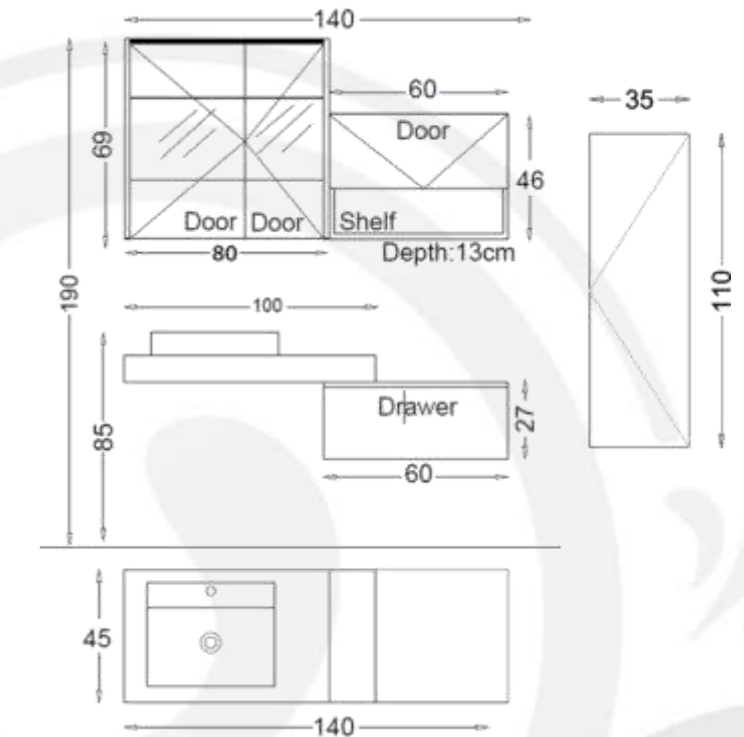

VERSAY 120

VERSAY Bathroom furniture Set 120 cm SP479

- Basin Unit:
Bathroom Vanity floor Standing
Basin Unit 120 cm x 85 cm
- Side Cabinet:
Wall Mounted Tall cabinet
35 cm x 103 cm
- Basin:
Painted Glass basin 85 cm x 45 cm
- Mirror:
Mirror Cabinet 80 cm x 69 cm
- Body, Drawers and Doors feature:
Cream Acrylic Lacquer
Soft Close for Drawers and Doors

Side Cabinet:
Wall Mounted Tall cabinet
50 cm x 112 cm

Basin:
Ceramic basin 45 cm x 60 cm

Mirror:
Mirror 80 cm x 69 cm

Body, Drawers and Doors feature:
White Lacquer
Soft Close for Drawers and Doors

CAROLINA 140

CAROLINA Bathroom furniture Set 140 cm SP564

Basin Unit:
Bathroom Vanity Wall Hung Basin
Unit 140 cm x 85 cm

Side Cabinet:
Wall Mounted Tall Cabinet
110 cm x 35 cm

Basin:
Ceramic basin 45 cm x 60 cm

Mirror:
Top Cabinet Mirror 140 cm x 69 cm

Body, Drawers and Doors feature:
Anthracite Acrylic Lacquer
Soft Close for Drawers and Doors

CAROLINA 120

CAROLINA Bathroom furniture Set 120 cm SP485

- Basin Unit:
Bathroom Vanity floor Standing
Basin Unit 120 cm x 55 cm
- Side Cabinet:
Bathroom Wall Mounted Metal
Storage Rack 50 cm x 112 cm
- Basin:
Ceramic basin 60 cm x 50 cm
- Mirror:
Mirror 90 cm x 60 cm
- Body, Drawers and Doors feature:
White Acrylic Lacquer
Soft Close for Drawers and Doors