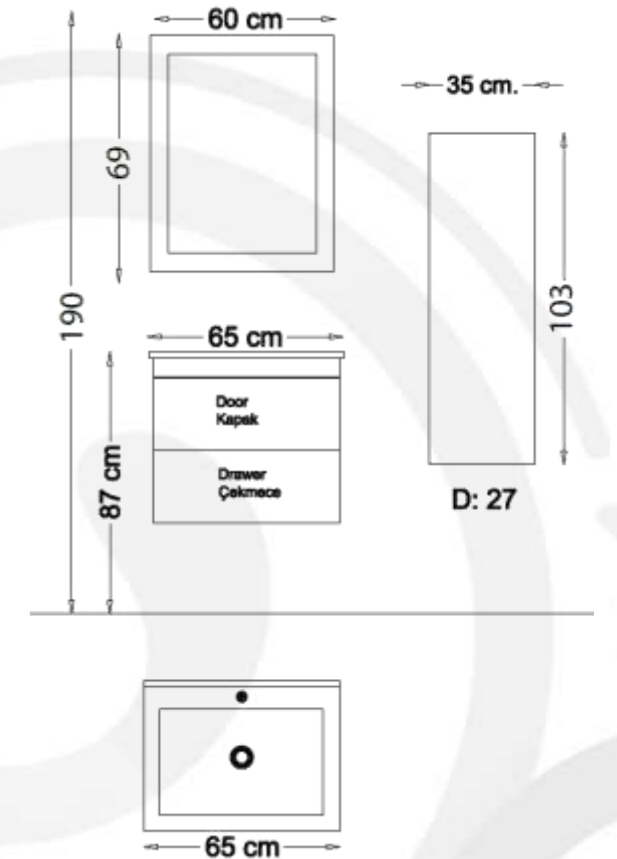

1. Basin Unit:
   Bathroom Vanity Wall Mounted
   Basin Unit 65 cm x 87 cm
2. Side Cabinet:
   Wall Mounted Tall cabinet
   103 cm x 27 cm
3. Basin:
   Ceramic Basin 65 cm x 45 cm
4. Mirror:
   Mirror with LED backlighting
   60 cm x 69 cm
5. Body, Drawers and Doors feature:
   White Melamine MDF
   Soft Close Doors and Drawers