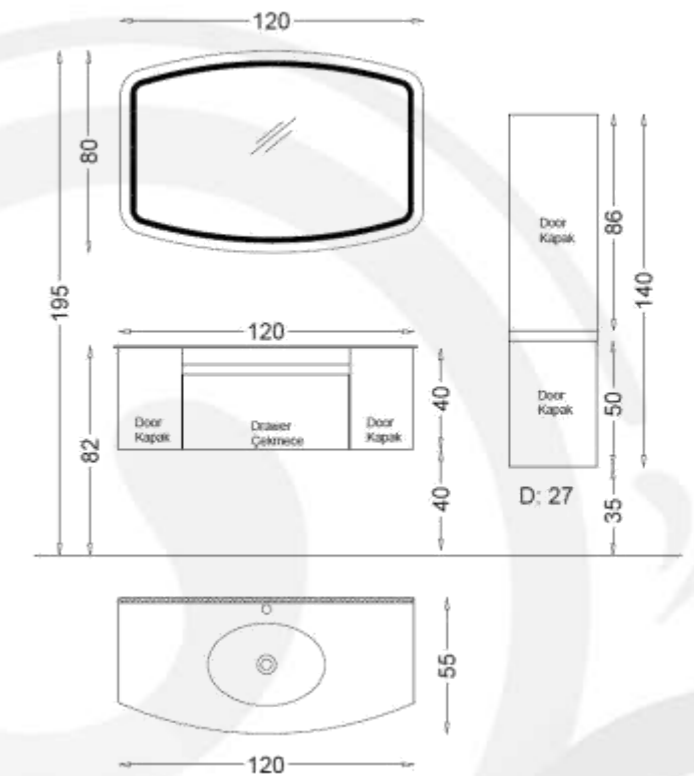

BELLA 120

BELLA Bathroom furniture Set 120 cm SP497

Basin Unit:
Bathroom Vanity floor Standing
Basin Unit 120 cm x 82 cm

Side Cabinet:
Wall Mounted Top Cabinet
35cmx103cm

Basin:
Acrylic Washbasin 55 cm x 120 cm

Mirror:
Mirror with LED Backlighting
80 cm x 120 cm

Body, Drawers and Doors feature:
Black Acrylic Lacquer
Soft Close for Drawers and Doors