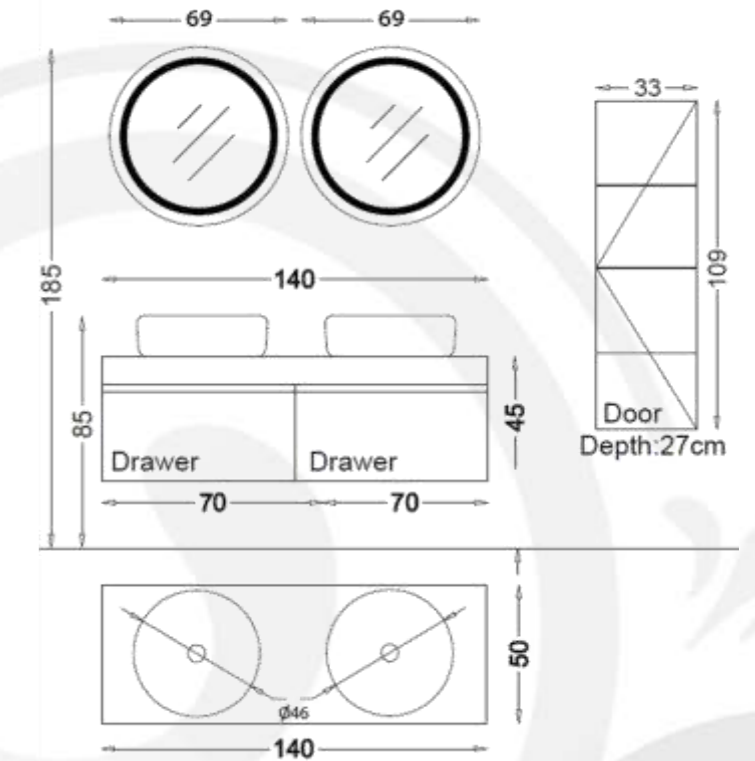

TURIN 140 cm

TURIN Bathroom furniture Set 140 cm SP467

1. Basin Unit:
   Bathroom Vanity Wall Mounted
   Basin Unit 140 cm x 45 cm
2. Side Cabinet:
   Wall Hung Tall Boy Unit 35cmx137 cm
3. Basin:
   Ceramic Washbasin 46 cm Ø
4. Mirror:
   Double Mirror with LED backlighting
   69 Ø
5. Body, Drawers and Doors Feature:
   Doors : White Acrylic Lacquer
   Body : Blanco Melamine MDF
   Soft Close Doors and Drawers