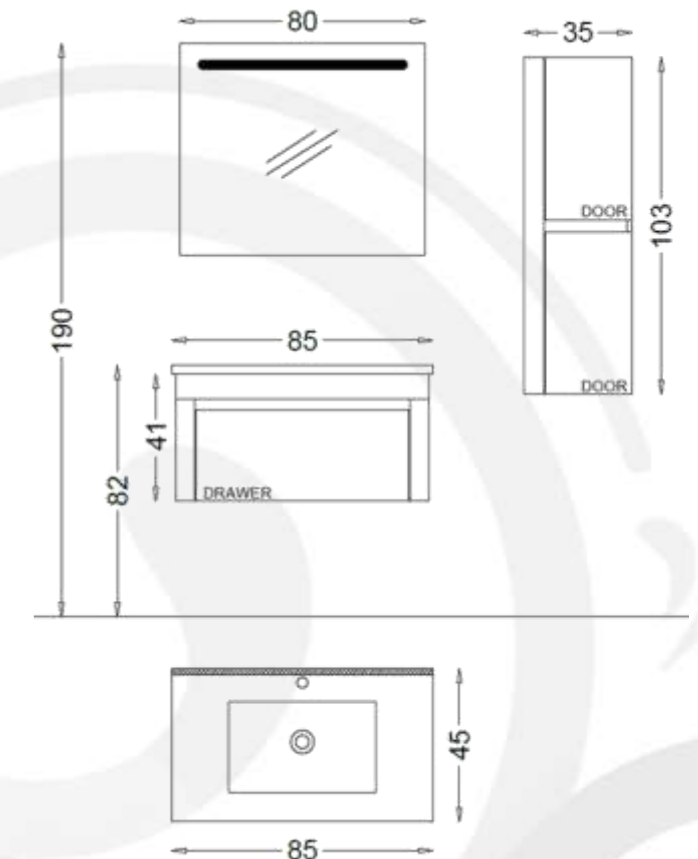

Basin Unit:
Bathroom Vanity Wall Hung Basin
Unit 85 cm x 52 cm

Side Cabinet:
Wall Mounted Tall cabinet
35 cm x 103 cm

Basin:
Ceramic Washbasin 85 cm x 45 cm

Mirror:
Mirror Cabinet 80 cm x 69 cm

Body, Drawers and Doors feature:
Oak Melamine MDF
Soft Close for Drawers and Doors