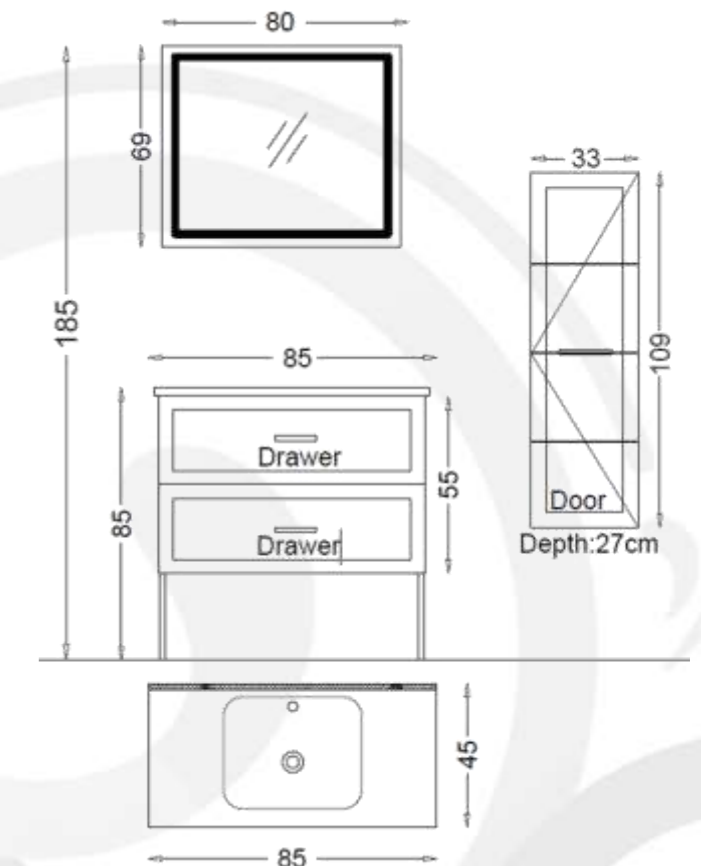

SAVONA 85

SAVONA Bathroom furniture Set 85 cm SP563

- Basin Unit:
  Bathroom Vanity Wall Mounted
  Basin Unit 85 cm x 55 cm
- Side Cabinet:
  Wall Hung Tall Boy Unit 33cmx109 cm
- Basin:
  Ceramic Washbasin 85 cm x 45 cm
- Mirror:
  Mirror with LED Backlighting
  80 cm x 69 cm
- Body, Drawers and Doors Feature:
  Anthracite Lacquer
  Soft Close Doors and Drawers