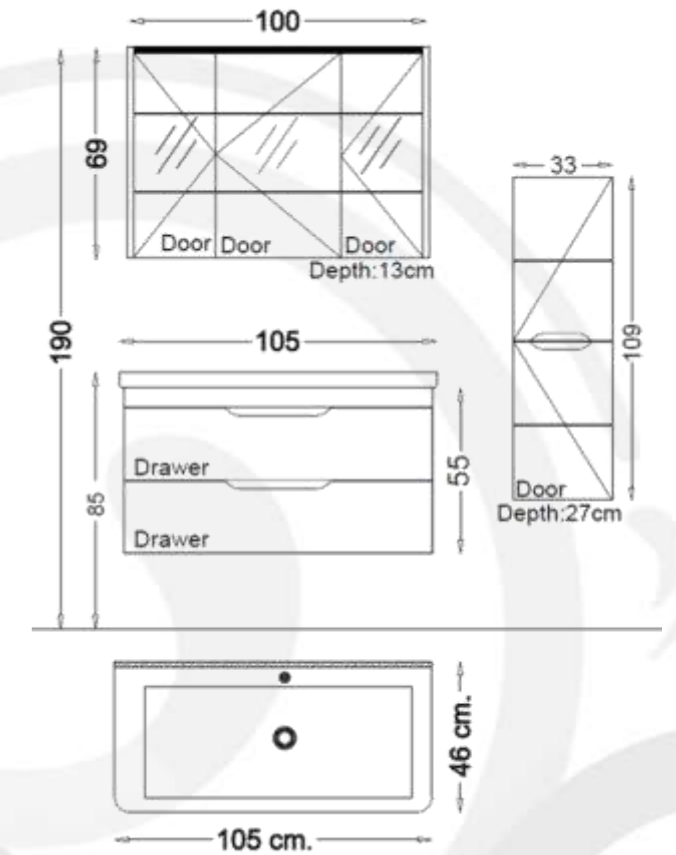

KANVAS 105

KANVAS Bathroom furniture Set 105 cm SP406

Basin Unit:

Bathroom Vanity Wall Hung Basin
Unit 105 cm x 55 cm

Side Cabinet:

Wall Hung Tall Boy Unit 33cmx109 cm

Basin:

Ceramic Washbasin 105 cm x 46 cm

Mirror:

Mirror with Led Backlighting
100 cm x 69 cm

Body Drawers and Doors feature:

White Melamine MDF

Soft Close for Drawers and Doors