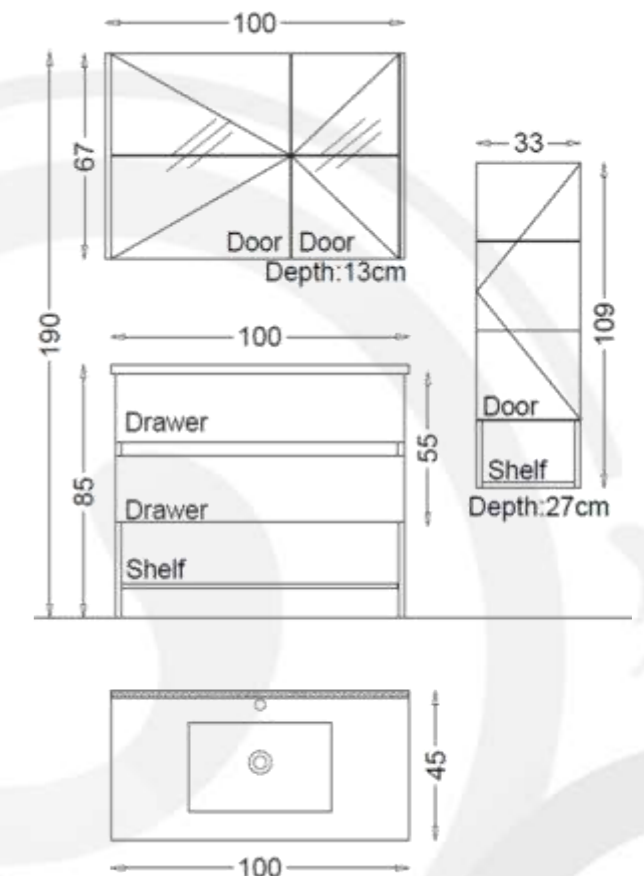

Ceramic Washbasin 120 cm x 45 cm

Mirror:

Mirror with LED Backlighting
120 cm x 69 cm

Body, Drawers and Doors Feature:

Black Lacquer

Soft Close for Drawers and Doors

MIRMANDE 100

MIRMANDE Bathroom furniture Set 100 cm SP401

MURCIA 100

MURCIA Bathroom furniture Set 100 cm SP516

Basin Unit:

Bathroom Vanity floor Standing
Basin Unit 100 cm x 85 cm

Side Cabinet:

Wall Hung Tall Boy Unit 33cmx109 cm

Basin:

Ceramic Washbasin 100 cm x 45 cm

Mirror:

Top Cabinet Mirror 100 cm x 67 cm

Body, Drawers and Doors feature:

Ceniza Melamine MDF

Soft Close Doors and Drawers

- Basin Unit:
Bathroom Vanity floor Standing
Basin Unit 85 cm x 85 cm
- Side Cabinet:
Wall Hung Tall Boy Unit 33cmx109 cm
- Basin:
Ceramic Washbasin 85 cm x 45 cm
- Mirror:
Top Cabinet Mirror 80 cm x 69 cm
- Body, Drawers and Doors feature:
White Melamine MDF
Soft Close Doors and Drawers