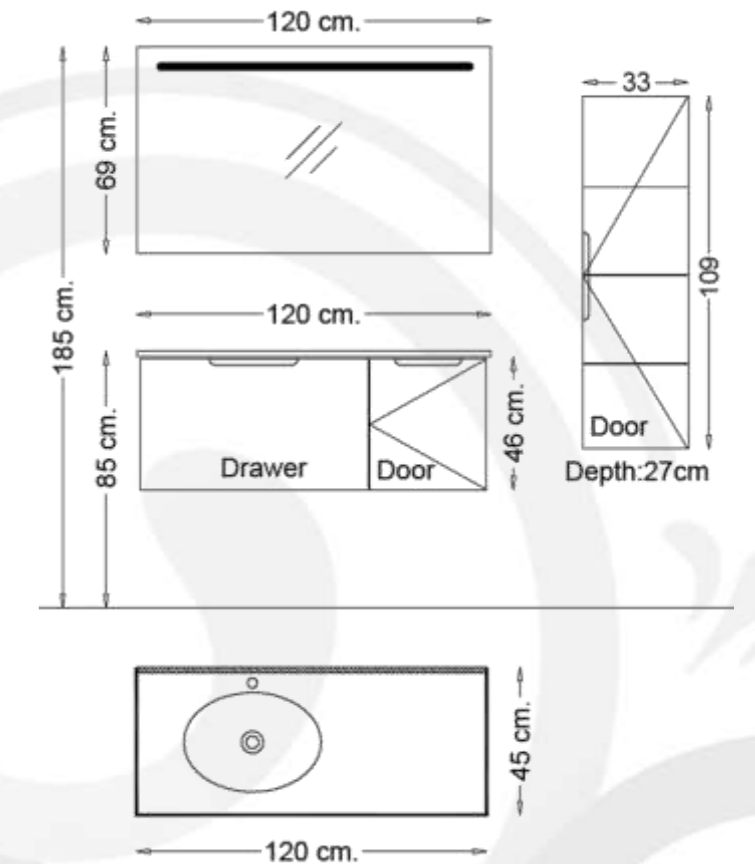

Ceramic Washbasin 120 cm x 45 cm

Mirror:

Mirror with LED Backlighting
120 cm x 69 cm

Body, Drawers and Doors Feature:

Black Lacquer

Soft Close for Drawers and Doors

MIRMANDE 100

MIRMANDE Bathroom furniture Set 100 cm SP401

Basin Unit:

Bathroom Vanity Wall Hung Basin Unit 100 cm x 46 cm

Side Cabinet:

Wall Hung Tall Boy Unit 33cmx109 cm

Basin:

Ceramic Washbasin 100 cm x 45 cm

Mirror:

Mirror with LED Backlighting 100 cm x 69 cm