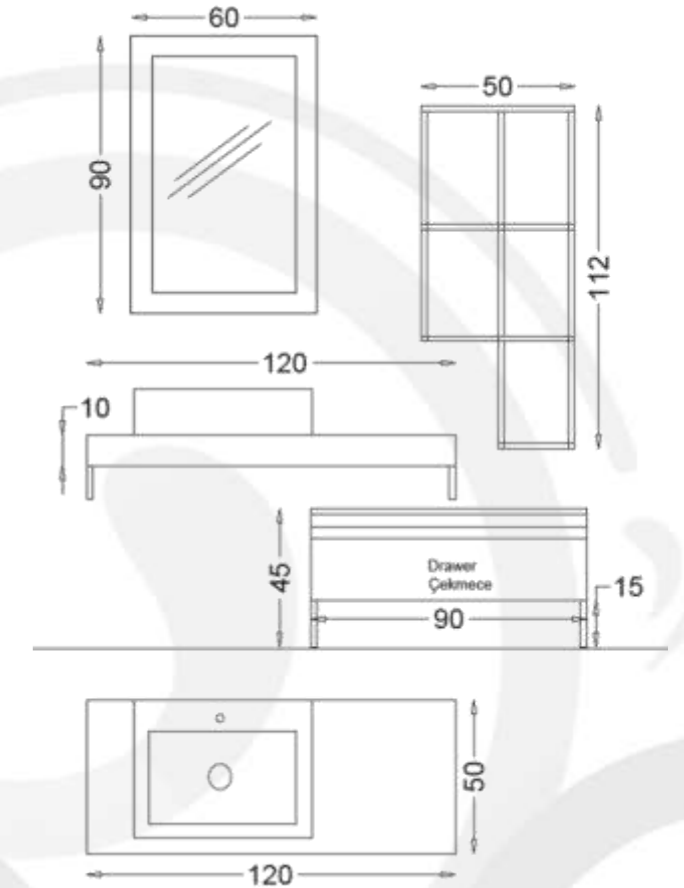

Side Cabinet:
Wall Mounted Tall cabinet
50 cm x 112 cm

Basin:
Ceramic basin 45 cm x 60 cm

Mirror:
Mirror 80 cm x 69 cm

Body, Drawers and Doors feature:
White Lacquer
Soft Close for Drawers and Doors

CAROLINA 140

CAROLINA Bathroom furniture Set 140 cm SP564

Basin Unit:
Bathroom Vanity Wall Hung Basin
Unit 140 cm x 85 cm

Side Cabinet:
Wall Mounted Tall Cabinet
110 cm x 35 cm

Basin:
Ceramic basin 45 cm x 60 cm

Mirror:
Top Cabinet Mirror 140 cm x 69 cm

Body, Drawers and Doors feature:
Anthracite Acrylic Lacquer
Soft Close for Drawers and Doors

CAROLINA 120

CAROLINA Bathroom furniture Set 120 cm SP485

- Basin Unit:
Bathroom Vanity floor Standing
Basin Unit 120 cm x 55 cm
- Side Cabinet:
Bathroom Wall Mounted Metal
Storage Rack 50 cm x 112 cm
- Basin:
Ceramic basin 60 cm x 50 cm
- Mirror:
Mirror 90 cm x 60 cm
- Body, Drawers and Doors feature:
White Acrylic Lacquer
Soft Close for Drawers and Doors

KARNAVAL 160

KARNAVAL Bathroom furniture Set 160 cm SP495

Basin Unit:

Bathroom Vanity floor Standing
Basin Unit 160 cm x 87 cm

Side Cabinet:

Wall Hung Tall Boy Unit 35cmx110 cm
Wall Hung Top Cabinet 30cm x 90 cm