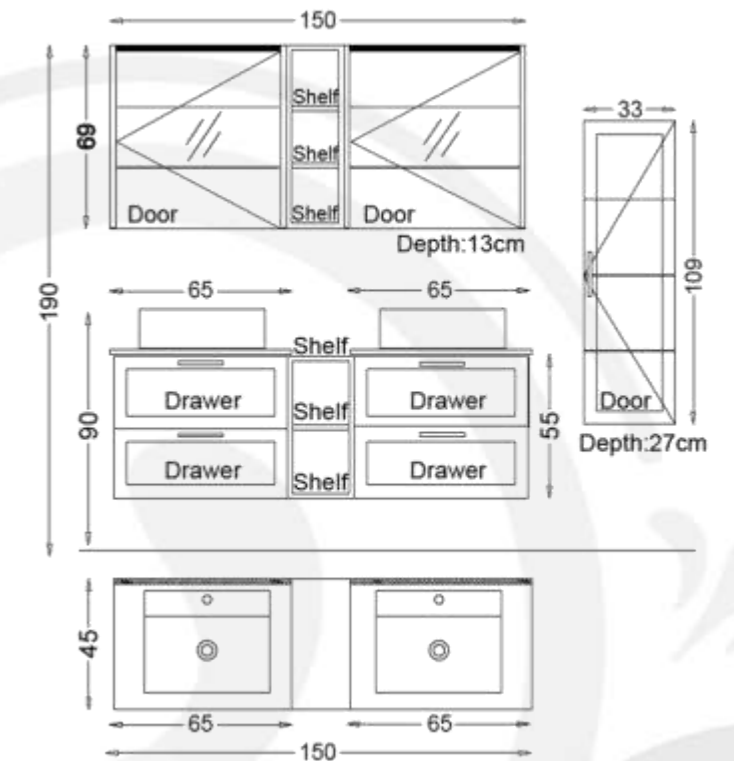

Mirror:

Top Mirror Cabinet 150 cm x 69 cm

Body, Drawers and Doors feature:

Doors : Grey Lacquer

Body : Natural Melamine MDF

Soft Close for Drawers and Doors

ALCADRAZ 100

ALCADRAZ Bathroom furniture Set 100 cm SP551