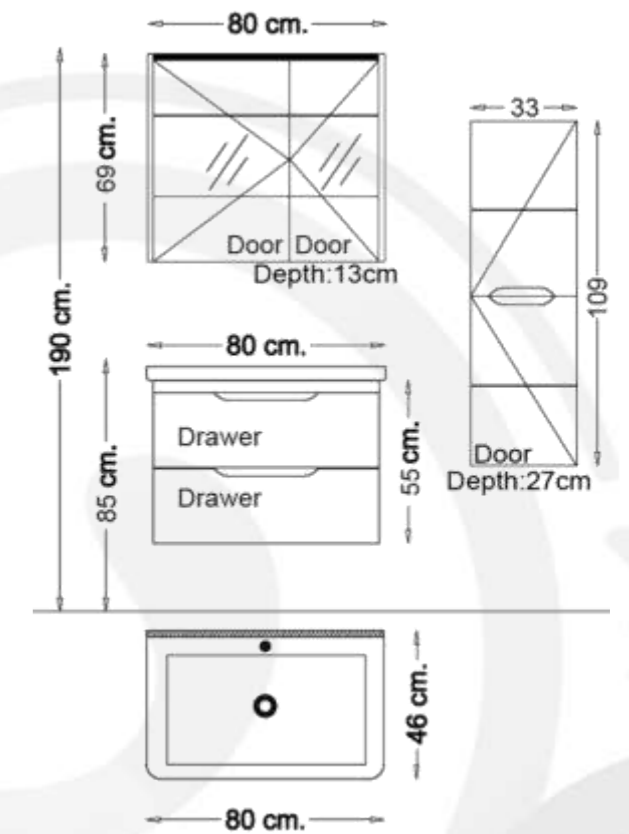

Basin Unit:

Bathroom Vanity Wall Mounted
Basin Unit 80 cm x 55 cm

Side Cabinet:

Wall Hung Tall Boy Unit 35 cm x 110 cm

Basin:

Ceramic Washbasin 80 cm x 50 cm

Mirror:

Top Mirror Cabinet 80 cm x 69 cm

Body, Drawers and Doors feature:

Doors : White Acrylic Lacquer

Body : Lisbon Melamine MDF

Soft Close for Drawers and Doors

KANVAS ULTRA 80 cm

KANVAS ULTRA Bathroom furniture Set 80 cm SP405

- Basin Unit:
Bathroom Vanity Wall Hung Basin
Unit 80 cm x 55 cm
- Side Cabinet:
Double Wall Hung Tall Boy Unit
33 cm x 109 cm
- Basin:
Ceramic Washbasin 80 cm x 46 cm
- Mirror:
Mirror with LED Backlighting
80 cm x 69 cm
- Body, Drawers and Doors feature:
White Melamine MDF
Soft Close for Drawers and Doors

KANVAS 80

KANVAS Bathroom furniture Set 80 cm SP404

- Basin Unit:
Bathroom Vanity Wall Hung Basin Unit 80 cm x 55 cm
- Side Cabinet:
Wall Hung Tall Boy Unit 33cmx109 cm
- Basin:
Ceramic Washbasin 80 cm x 46 cm
- Mirror:
Top Mirror Cabinet 80 cm x 69 cm
- Body, Drawers and Doors feature:
Anthracite Melamine MDF
Soft Close for Drawers and Doors