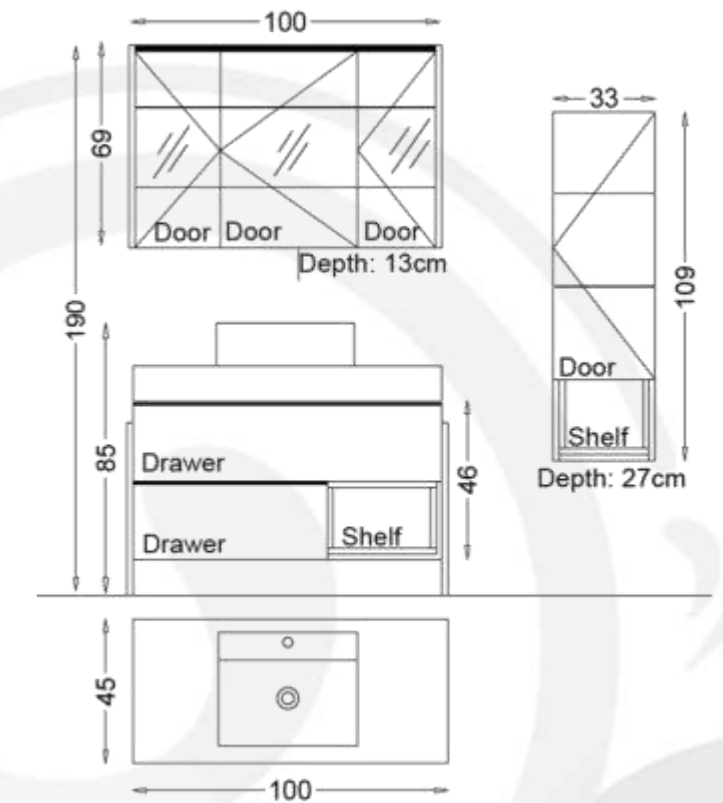

LEGEND 100

LEGEND Bathroom furniture Set 100 cm SP560

- Basin Unit:
  Bathroom Vanity floor Standing
  Basin Unit 100 cm x 46 cm
- Side Cabinet:
  Wall Hung Tall Boy Unit 33cmx109 cm
- Basin:
  Top Counter Ceramic Washbasin
  50 cm x 45 cm
- Mirror:
  Top Cabinet Mirror 100 cm x 69 cm
- Body, Drawers and Doors feature:
  Chiaro Melamine MDF
  Soft Close Doors