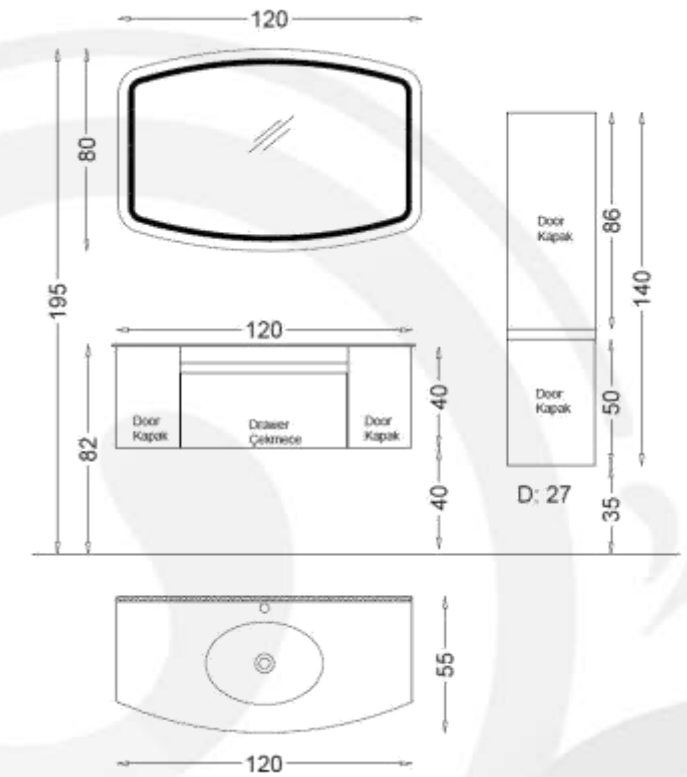

CAROLINA Bathroom furniture Set 140 cm SP564

Basin Unit:
Bathroom Vanity Wall Hung Basin
Unit 140 cm x 85 cm

Side Cabinet:
Wall Mounted Tall Cabinet
110 cm x 35 cm

Basin:
Ceramic basin 45 cm x 60 cm

Mirror:
Top Cabinet Mirror 140 cm x 69 cm

BELLA 120

BELLA Bathroom furniture Set 120 cm SP497

Basin Unit:
Bathroom Vanity floor Standing
Basin Unit 120 cm x 82 cm

Side Cabinet:
Wall Mounted Top Cabinet
35cmx103cm

Basin:
Acrylic Washbasin 55 cm x 120 cm

Mirror:
Mirror with LED Backlighting
80 cm x 120 cm

Body, Drawers and Doors feature:
Black Acrylic Lacquer
Soft Close for Drawers and Doors

BELLA 120

BELLA Bathroom furniture Set 120 cm SP496

Basin Unit:
Bathroom Vanity Wall Hung Basin
Unit 120 cm x 82 cm

Side Cabinet:
Wall Mounted Top Cabinet
35cmx140cm

Basin:
Acrylic Washbasin 55 cm x 120 cm

Mirror:
Mirror with LED Backlighting
80 cm x 120 cm

Body, Drawers and Doors feature:
Beige Acrylic Lacquer
Soft Close for Drawers and Doors