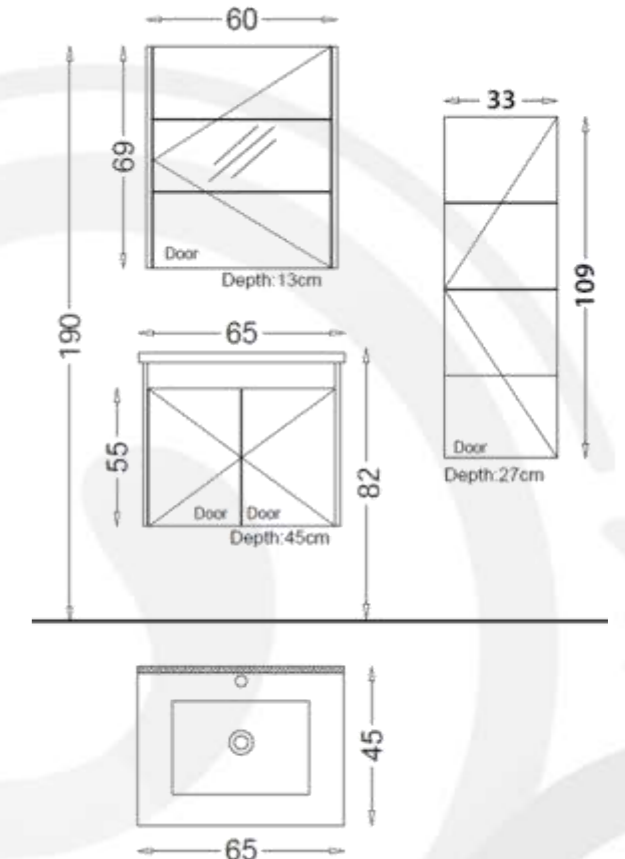

MATERANO 65

MATERANO Bathroom furniture Set 65 cm SP481

- Basin Unit:
  Bathroom Vanity Wall Hung Basin Unit 65 cm x 55 cm
- Side Cabinet:
  Wall Hung Tall Boy Unit 33cmx109 cm
- Basin:
  Ceramic Washbasin 65 cm x 45 cm
- Mirror:
  Top Cabinet Mirror 60 cm x 69 cm
- Body, Drawers and Doors feature:
  Lisbon Melamine MDF
  Soft Close Doors