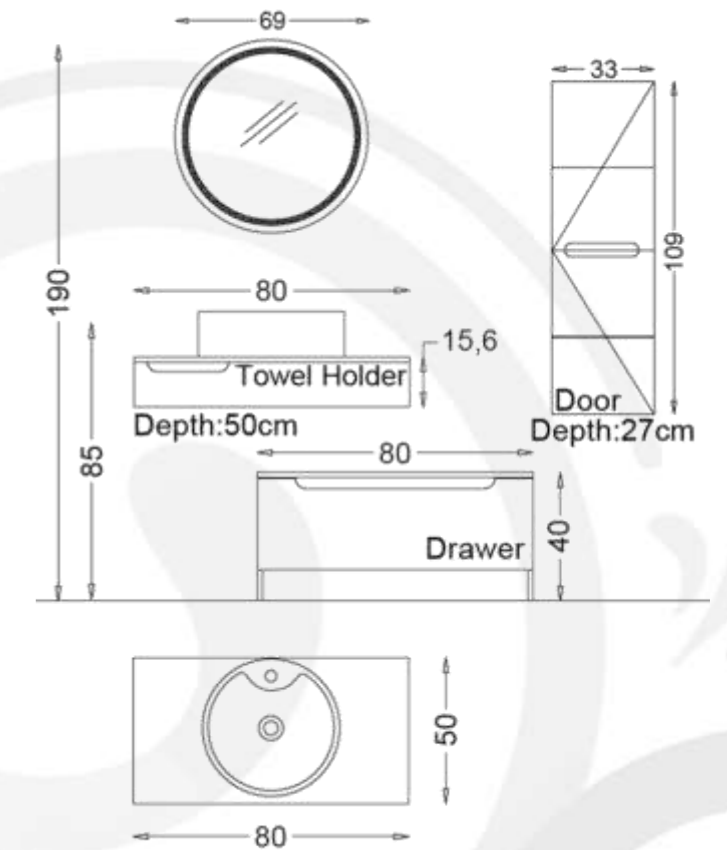

ROSE 80

ROSE Bathroom furniture Set 80 cm SP549

Basin Unit:

Bathroom Vanity Wall Mounted
Basin Unit 80 cm x 85 cm

Side Cabinet:

Wall Hung Tall Boy Unit 33cmx109 cm

Basin:

Ceramic Washbasin 80 cm x 50 cm

Mirror:

Mirror with LED Backlighting 69cmØ

Body, Drawers and Doors feature:

Doors : Matte White Lacquer

Body : Nut Melamine MDF

Soft Close for Drawers and Doors