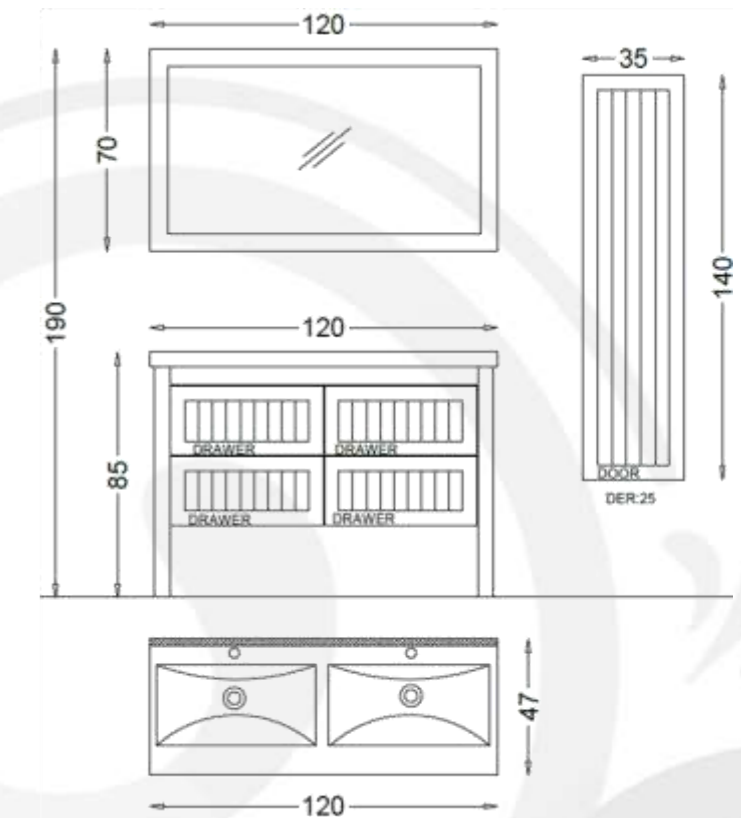

NATILUS 120

NATILUS Bathroom furniture Set 120 cm SPSP431

- Basin Unit:
  Bathroom Vanity floor Standing
  Basin Unit 120 cm x 85 cm
- Side Cabinet:
  Wall Hung Tall Boy Unit 35cmx140 cm
- Basin:
  Double Ceramic Washbasin
  120 cm x 47 cm
- Mirror:
  Mirror 120 cm x 70 cm
- Body, Drawers and Doors feature:
  White Lacquer
  Soft Close Doors and Drawers