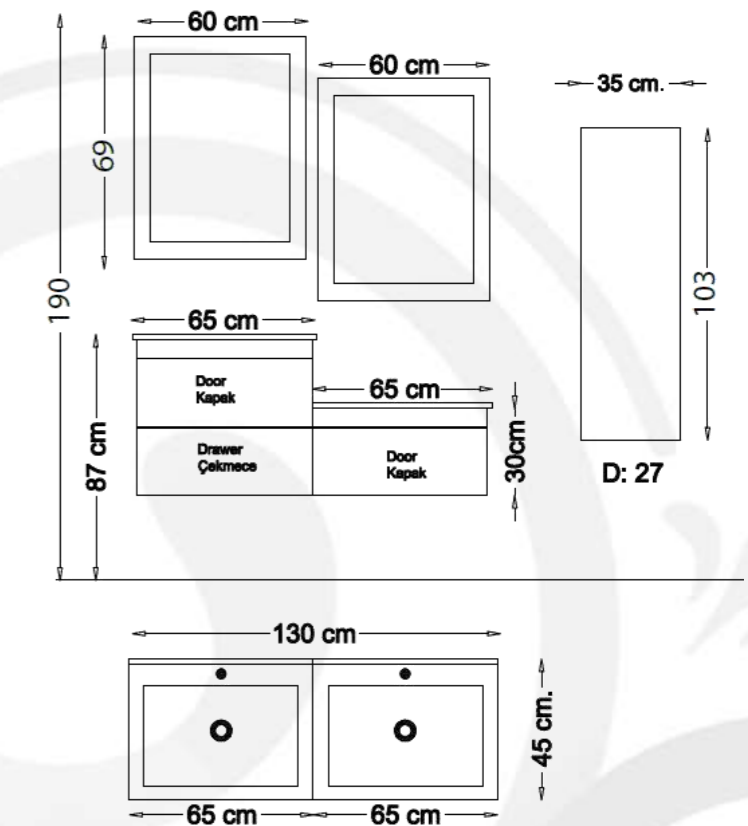

Ceramic Washbasin 46 cm Ø

Mirror:

Mirror with LED backlighting 85 Ø

Body, Drawers and Doors feature:

Doors : White Acrylic Lacquer

Body : Blanco Melamine MDF

Soft Close Doors and Drawers

Basin Unit:

- Basin Unit:
Bathroom Vanity Wall Mounted
Basin Unit 85 cm x 55 cm
- Side Cabinet:
Wall Hung Tall Boy Unit 33cmx109 cm
- Basin:
Ceramic Washbasin 85 cm x 45 cm
- Mirror:
Mirror with LED backlighting
80 cm x 69 cm
- Body, Drawers and Doors feature:
White Acrylic Lacquer
Soft Close Doors and Drawers

CHAMONIX 130

CHAMONIX Bathroom furniture Set 130 cm SP435

Basin Unit:
Bathroom Vanity Wall Mounted
Basin Unit 130 cm x 87 cm

Side Cabinet:
Wall Mounted Tall cabinet
103 cm x 27 cm

Basin:
Double Ceramic Basin 65 cm x 45 cm

Mirror:
Double Mirror 60 cm x 60 cm
Body, Drawers and Doors feature:
White Melamine MDF
Soft Close Doors and Drawers

HAZAR 85

HAZAR Bathroom furniture Set 85 cm SP489

- Basin Unit:
Wall Mounted Bathroom Vanity
85 cm x 46 cm
- Side Cabinet:
Wall Hung Tall Boy Unit 33cmx109cm
- Basin:
Ceramic Washbasin 85 cm x 45 cm
- Mirror:
Top Mirror Cabinet 80 cm x 69 cm
- Body, Drawers and Doors feature:
Body : White Melamine MDF
Doors : White Acrylic Lacquer