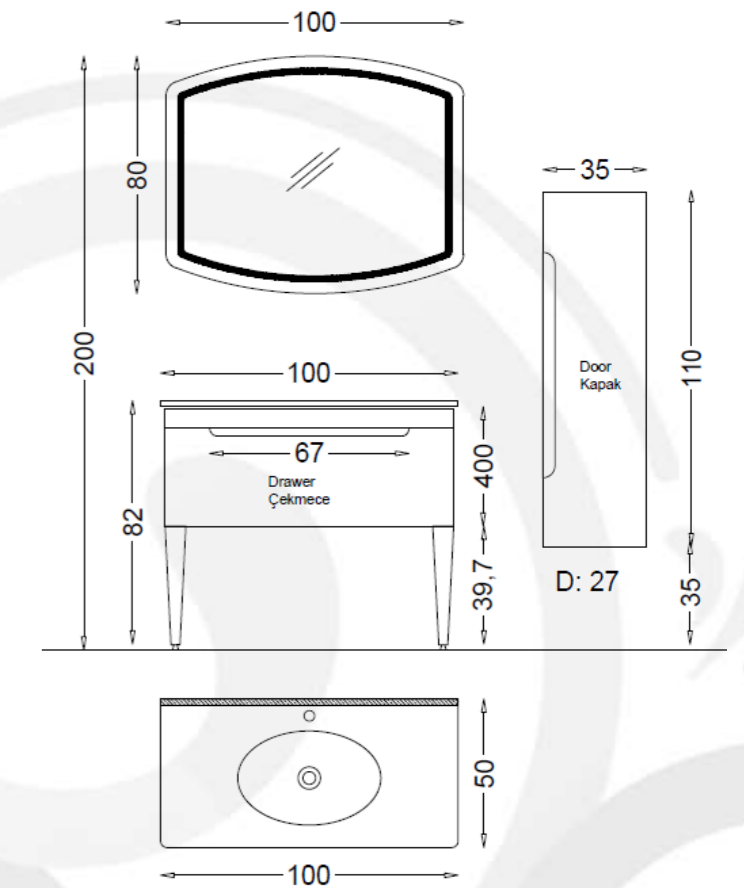

Basin Unit:

Bathroom Vanity Wall Hung Basin
Unit 85 cm x 45 cm

Side Cabinet:

- Wall Hung Tall Boy Unit
35cmx137 cm
- Tope Cabinet 20 cm x 70 cm

Basin:

Ceramic Washbasin 85 cm x 45 cm

Mirror:

Mirror 65 cm x 70 cm

Side Cabinet:
Wall Mounted Tall cabinet
110 cm x 27 cm

Basin:
Black Glass Basin 100 cm x 50 cm

Mirror:
Mirror with LED backlighting
80 cm x 100 cm

Body, Drawers and Doors feature:
White Acrylic Lacquer
Soft Close for Drawers and Doors