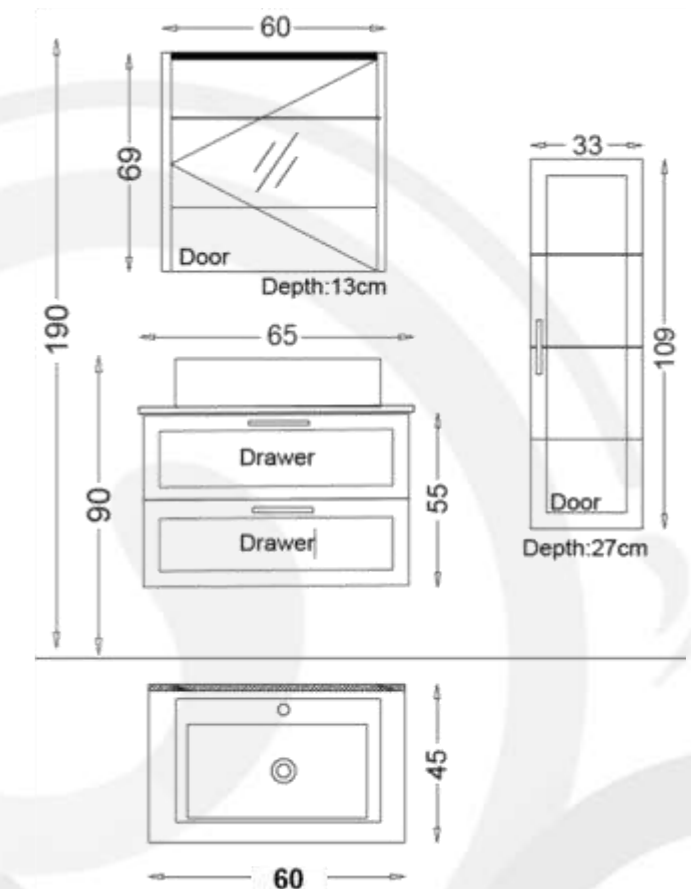

Basin:

Countertop Ceramic Washbasin
60 cm x 45 cm

Mirror:

Top Mirror Cabinet 60 cm x 69 cm

Body, Drawers and Doors Feature:

Doors : Grey Lacquer

Body : Natural Melamine MDF

Soft Close for Drawers and Doors

TURIN 140 cm

TURIN Bathroom furniture Set 140 cm SP467

- Basin Unit:
Bathroom Vanity Wall Mounted
Basin Unit 140 cm x 45 cm
- Side Cabinet:
Wall Hung Tall Boy Unit 35cmx137 cm
- Basin:
Ceramic Washbasin 46 cm Ø
- Mirror:
Double Mirror with LED backlighting
69 Ø
- Body, Drawers and Doors Feature:
Doors : White Acrylic Lacquer
Body : Blanco Melamine MDF
Soft Close Doors and Drawers

Ceramic Washbasin 46 cm Ø

Mirror:

Mirror with LED backlighting 85 Ø

Body, Drawers and Doors feature:

Doors : White Acrylic Lacquer

Body : Blanco Melamine MDF

Soft Close Doors and Drawers

Basin Unit: