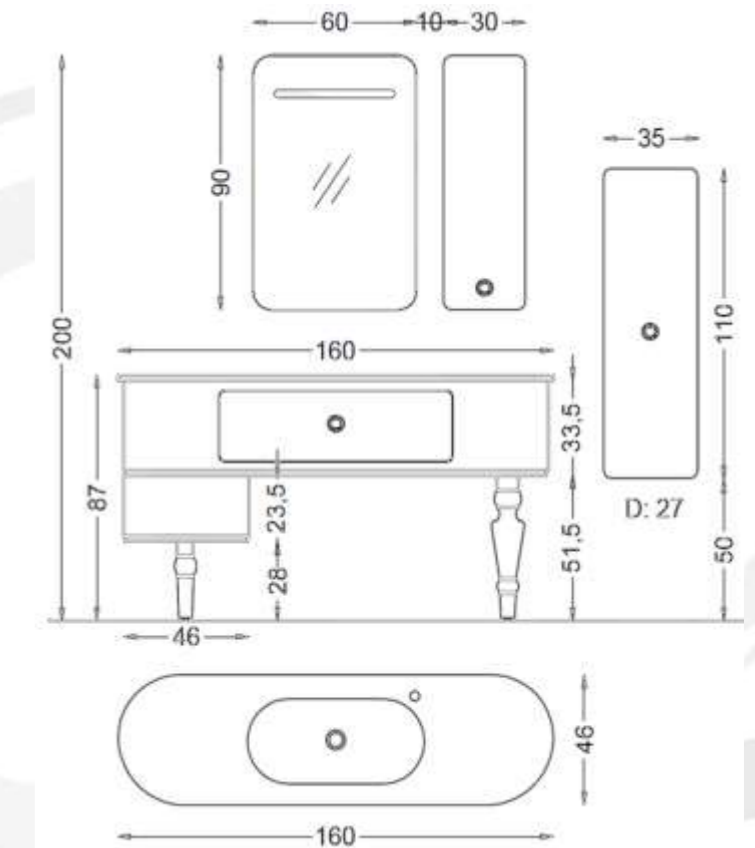

CAROLINA Bathroom furniture Set 140 cm SP564

Basin Unit:
Bathroom Vanity Wall Hung Basin
Unit 140 cm x 85 cm

Side Cabinet:
Wall Mounted Tall Cabinet
110 cm x 35 cm

Basin:
Ceramic basin 45 cm x 60 cm

Mirror:
Top Cabinet Mirror 140 cm x 69 cm

KARNAVAL 160

KARNAVAL Bathroom furniture Set 160 cm SP495

Basin Unit:

Bathroom Vanity floor Standing
Basin Unit 160 cm x 87 cm

Side Cabinet:

Wall Hung Tall Boy Unit 35cmx110 cm
Wall Hung Top Cabinet 30cm x 90 cm

Basin:

Ceramic Washbasin 160 cm x 45 cm

Mirror:

Top Cabinet Mirror 60 cm x 90 cm

Body, Drawers and Doors feature:

Yellow Acrylic Lacquer

Soft Close Doors and Drawers

- Basin Unit:
Bathroom Vanity Wall Hung Basin
Unit 85 cm x 55 cm
- Side Cabinet:
Wall Hung Tall Boy Unit 33cmx109cm
- Basin:
Ceramic Washbasin 85 cm x 45 cm
- Mirror:
Top Mirror Cabinet 80 cm x 69 cm
Body, Drawers and Doors feature:
White Acrylic Lacquer
Soft Close for Drawers and Doors

- Basin Unit:
Bathroom Vanity Wall Hung Basin
Unit 120 cm x 55 cm
- Side Cabinet:
Wall Hung Tall Boy Unit 33cmx109cm
- Basin:
Double Ceramic Washbasin
60 cm x 45 cm
- Mirror:
Top Mirror Cabinet 120 cm x 69 cm
Body, Drawers and Doors feature:
Anthracite Acrylic Lacquer
Soft Close for Drawers and Doors