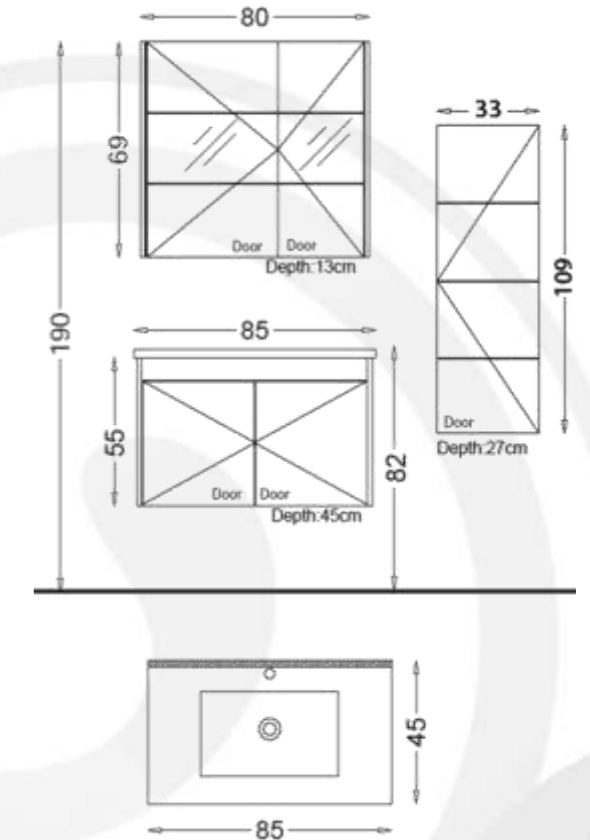

Lisbon Melamine MDF

Soft Close Doors

MATERANO 85

MATERANO Bathroom furniture Set 85 cm SP483

- Basin Unit:
Bathroom Vanity Wall Hung Basin
Unit 85 cm x 55 cm
- Side Cabinet:
Wall Hung Tall Boy Unit 33cmx109 cm
- Basin:
Ceramic Washbasin 85 cm x 45 cm
- Mirror:
Top Cabinet Mirror 80 cm x 69 cm
- Body, Drawers and Doors feature:
Lisbon Melamine MDF
Soft Close Doors