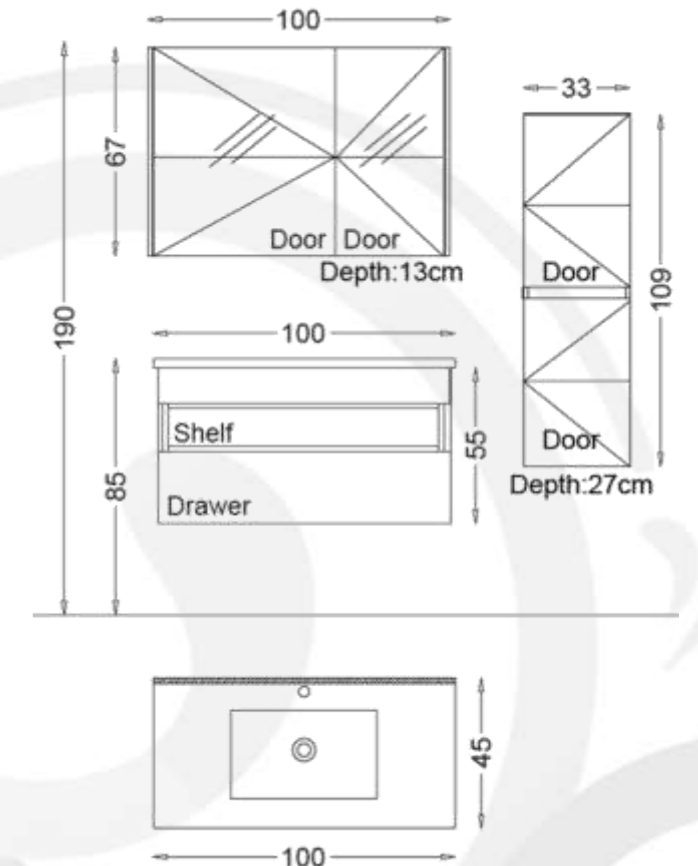

Mirror:
Mirror with LED Backlighting
120 cm x 69 cm

Body, Drawers and Doors feature:
White Melamine MDF
Soft Close for Drawers and Doors

- Basin Unit:
Bathroom Vanity Wall Hung Basin
Unit 100 cm x 55 cm
- Side Cabinet:
Wall Hung Tall Boy Unit 33cmx109 cm
- Basin:
Ceramic Washbasin 100 cm x 45 cm
- Mirror:
Top Cabinet Mirror 100 cm x 67 cm
- Body, Drawers and Doors feature:
White Lacquer
Soft Close Doors and Drawers