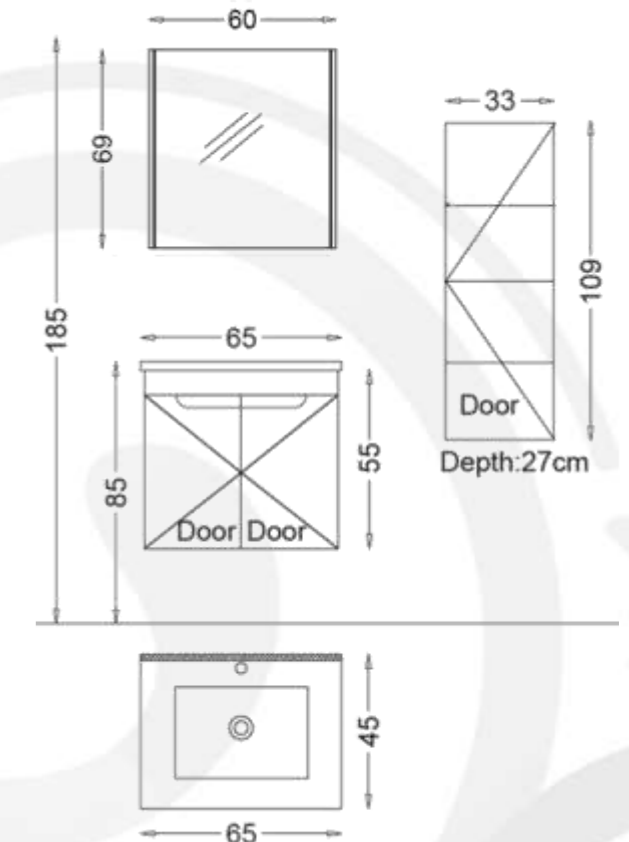

LATINA 65

LATINA Bathroom furniture Set 65 cm SP411

Basin Unit:

Bathroom Vanity Wall Hung Basin
Unit 65 cm x 55 cm

Side Cabinet:

Wall Hung Tall Boy Unit 33cmx109 cm

Basin:

Ceramic Washbasin 65 cm x 45 cm

Mirror:

Top Cabinet Mirror 60 cm x 69 cm

Body, Drawers and Doors feature:

Doors : Anthracite Acrylic Lacquer

Body : Blanco Melamine MDF

Soft Close Doors and Drawers