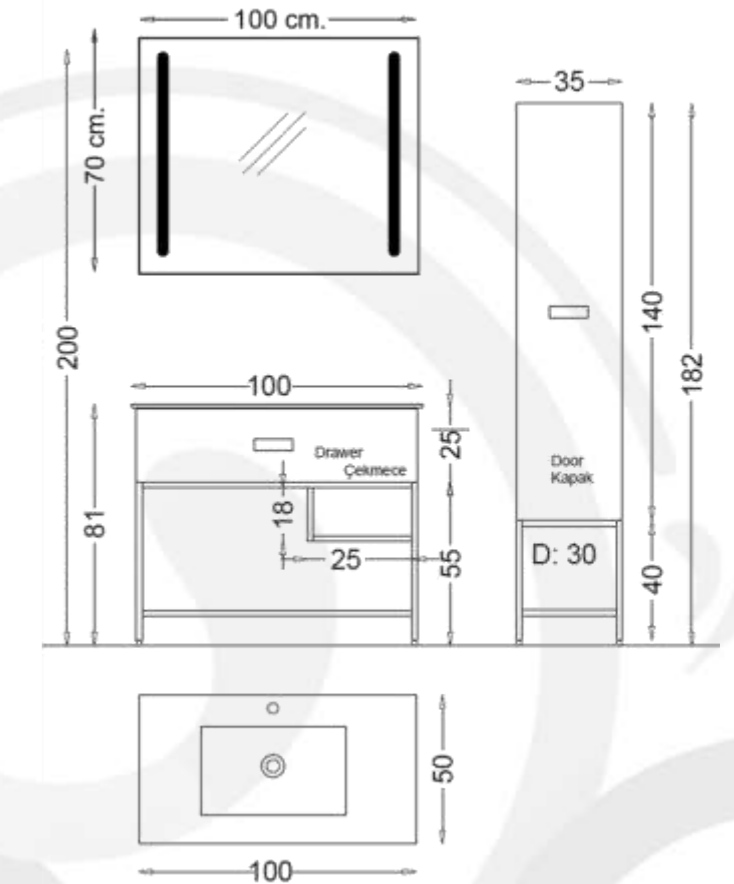

ALDER 100

ALDER Bathroom furniture Set 100 cm SP439

Basin Unit:
Bathroom Vanity floor Standing
Basin Unit 100 cm x 81 cm

Side Cabinet:
Floor Standing Side Tall Cabinet
35 cm x 182 cm

Basin:
Black Washbasin 50 cm x 100 cm

Mirror:
Mirror with LED backlighting with
Shelf 100 cm x 70 cm

Body, Drawers and Doors feature:
Grey Acrylic Lacquer
Soft Close for Drawers and Doors