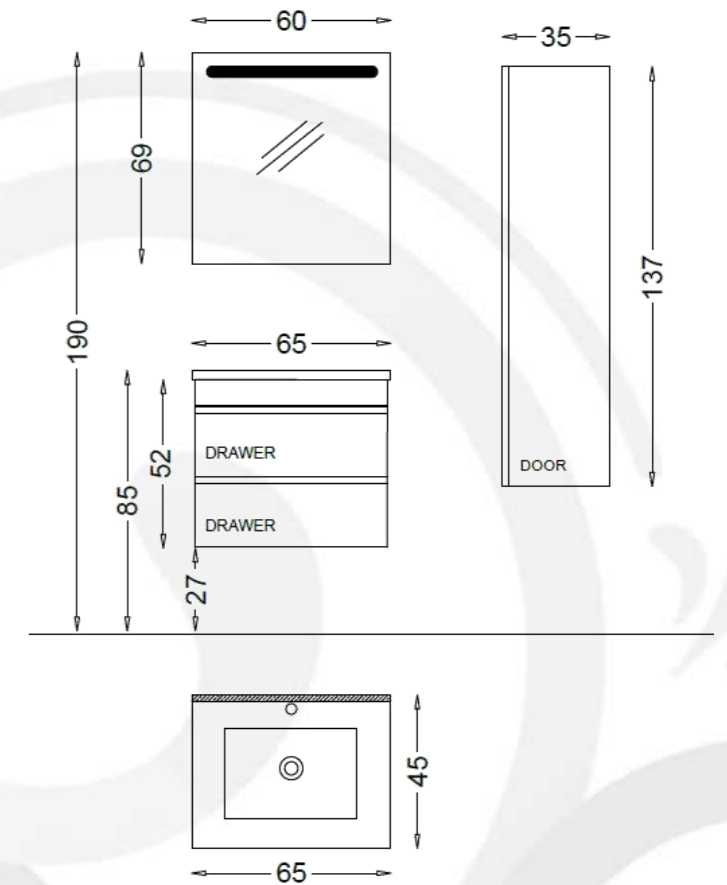

VERSAY 120

VERSAY Bathroom furniture Set 120 cm SP479

- Basin Unit:
Bathroom Vanity floor Standing
Basin Unit 120 cm x 85 cm
- Side Cabinet:
Wall Mounted Tall cabinet
35 cm x 103 cm
- Basin:
Painted Glass basin 85 cm x 45 cm
- Mirror:
Mirror Cabinet 80 cm x 69 cm
- Body, Drawers and Doors feature:
Cream Acrylic Lacquer
Soft Close for Drawers and Doors

CAROLINA Bathroom furniture Set 140 cm SP564

Basin Unit:
Bathroom Vanity Wall Hung Basin
Unit 140 cm x 85 cm

Side Cabinet:
Wall Mounted Tall Cabinet
110 cm x 35 cm

Basin:
Ceramic basin 45 cm x 60 cm

Mirror:
Top Cabinet Mirror 140 cm x 69 cm

Mirror:

Top Mirror Cabinet 80 cm x 69 cm

Body, Drawers and Doors feature:

Anthracite Lacquer

Soft Close for Drawers and Doors

DUNES 65

DUNES Bathroom furniture Set 65 cm SP518

- Basin Unit:
Bathroom Vanity Wall Hung Basin
Unit 65 cm x 85 cm
- Side Cabinet:
Wall Hung Tall Boy Unit 35cmx137cm
- Basin:
Ceramic Washbasin 65 cm x 45 cm
- Mirror:
Mirror with LED Backlighting
60 cm x 69 cm
- Body, Drawers and Doors Feature:
Anthracite Lacquer
Soft Close for Drawers and Doors

Basin:

Black Ceramic Basin 120 cm x 50 cm

Mirror:

Mirror with LED backlighting
80 cm x 80 cm

Body, Drawers and Doors feature:

Grey Melamine MDF

Soft Close for Drawers and Doors

ALDER 100