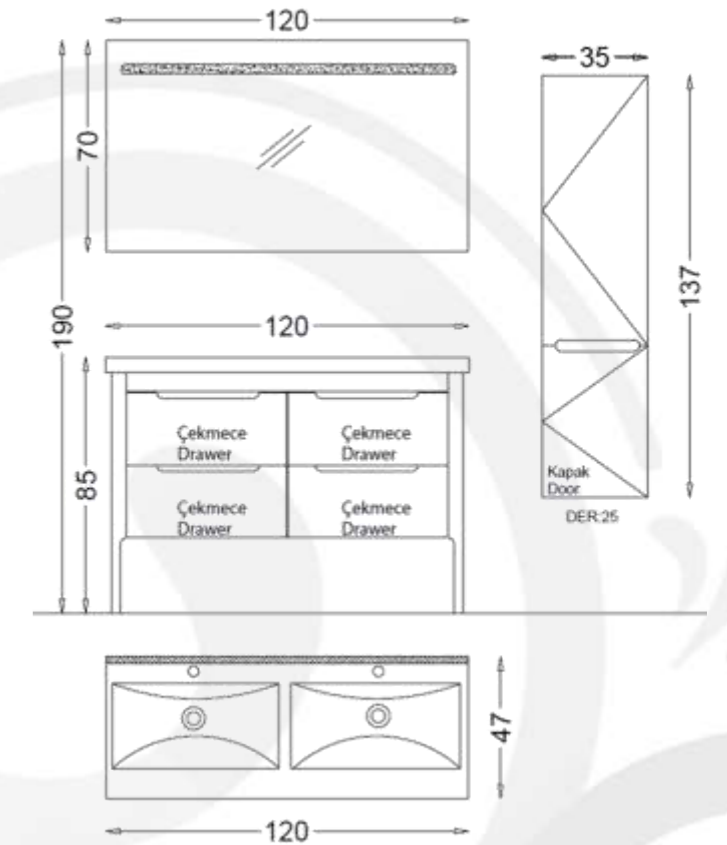

DURANGO 120

DURANGO Bathroom furniture Set 120 cm SP512

- Basin Unit:
  Bathroom Vanity floor Standing
  Basin Unit 120 cm x 85 cm
- Side Cabinet:
  Wall Hung Tall Boy Unit 35cmx137cm
- Basin:
  Ceramic Washbasin 60 cm x 47 cm
- Mirror:
  Mirror with LED Backlighting
  120 cm x 70 cm
- Body, Drawers and Doors feature:
  White Melamine MDF
  Soft Close for Drawers and Doors