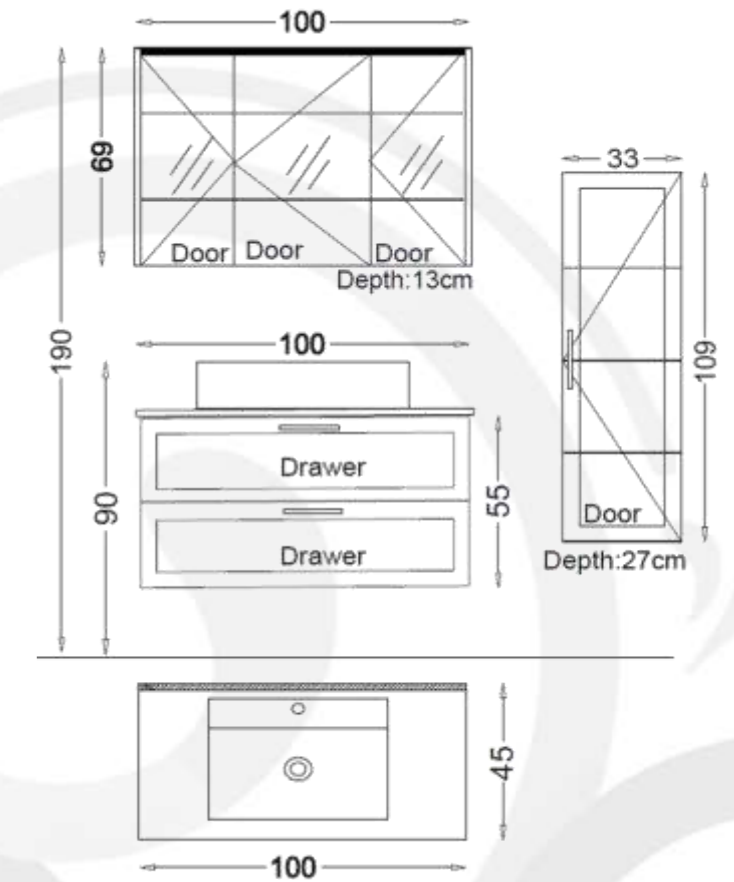

ALCADRAZ 100

ALCADRAZ Bathroom furniture Set 100 cm SP551

Basin Unit:

Bathroom Vanity Wall Mounted
Basin Unit 100 cm x 55 cm

Side Cabinet:

Wall Hung Tall Boy Unit 33cmx109 cm

Basin:

Ceramic Washbasin 100 cm x 45 cm

Mirror:

Top Mirror Cabinet 100 cm x 69 cm

Body, Drawers and Doors feature:

Doors :Grey Lacquer

Body : Natural Melamine MDF

Soft Close for Drawers and Doors