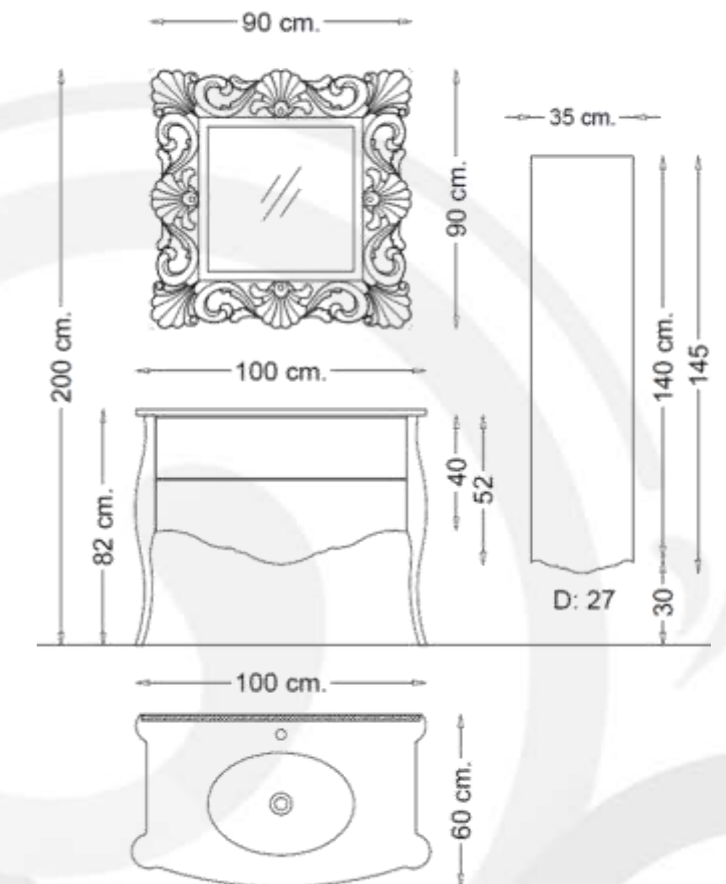

VERSAY 120

VERSAY Bathroom furniture Set 120 cm SP479

- Basin Unit:
Bathroom Vanity floor Standing
Basin Unit 120 cm x 85 cm
- Side Cabinet:
Wall Mounted Tall cabinet
35 cm x 103 cm
- Basin:
Painted Glass basin 85 cm x 45 cm
- Mirror:
Mirror Cabinet 80 cm x 69 cm
- Body, Drawers and Doors feature:
Cream Acrylic Lacquer
Soft Close for Drawers and Doors

ZEBRANO 100

ZEBRANO Bathroom furniture Set 100 cm SP442

Basin Unit:
Bathroom Vanity floor Standing
Basin Unit 100 cm x 82 cm

Side Cabinet:
Wall Mounted Tall cabinet
35 cm x 145 cm

Basin:
Painted Glass Basin 100 cm x 60 cm

Mirror:
Decorative Mirror 90 cm x 90 cm
Body, Drawers and Doors feature:
Matt Brown Lacquer
Soft Close for Drawers and Doors

CAROLINA 160

CAROLINA Bathroom furniture Set 120 cm SP566

Basin Unit:
Bathroom Vanity Wall Hung Basin
Unit 160 cm x 85 cm

Side Cabinet:
Wall Mounted Tall cabinet
50 cm x 112 cm

Basin:
Ceramic basin 45 cm x 60 cm

Mirror:
Mirror 80 cm x 69 cm

Body, Drawers and Doors feature:
White Lacquer
Soft Close for Drawers and Doors

CAROLINA 140