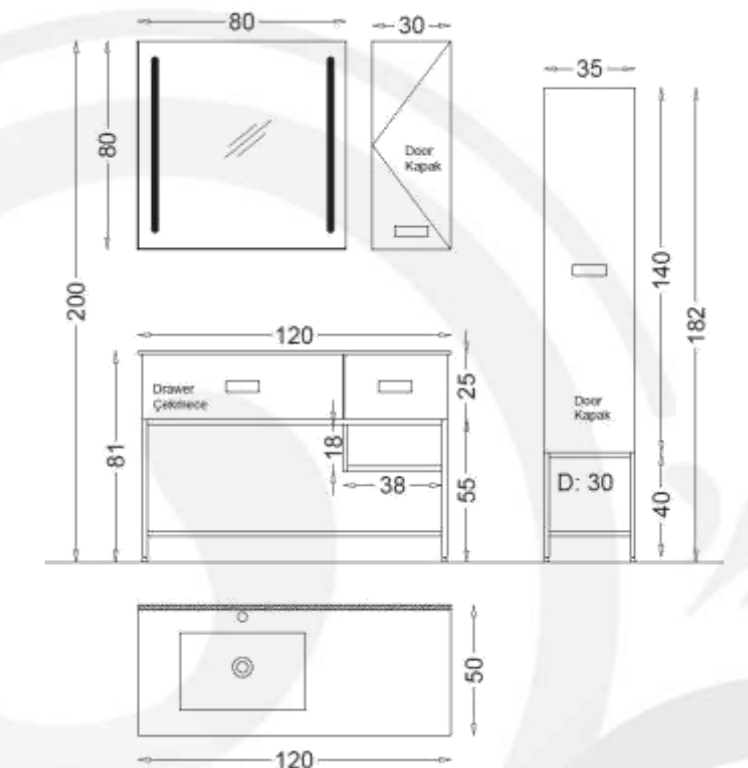

VERSAY 120

VERSAY Bathroom furniture Set 120 cm SP479

- Basin Unit:
Bathroom Vanity floor Standing
Basin Unit 120 cm x 85 cm
- Side Cabinet:
Wall Mounted Tall cabinet
35 cm x 103 cm
- Basin:
Painted Glass basin 85 cm x 45 cm
- Mirror:
Mirror Cabinet 80 cm x 69 cm
- Body, Drawers and Doors feature:
Cream Acrylic Lacquer
Soft Close for Drawers and Doors

CAROLINA Bathroom furniture Set 140 cm SP564

Basin Unit:
Bathroom Vanity Wall Hung Basin
Unit 140 cm x 85 cm

Side Cabinet:
Wall Mounted Tall Cabinet
110 cm x 35 cm

Basin:
Ceramic basin 45 cm x 60 cm

Mirror:
Top Cabinet Mirror 140 cm x 69 cm

Basin:

Black Ceramic Basin 120 cm x 50 cm

Mirror:

Mirror with LED backlighting
80 cm x 80 cm

Body, Drawers and Doors feature:

Grey Melamine MDF

Soft Close for Drawers and Doors

ALDER 100

Mirror:
Mirror with LED backlighting with
Shelf 100 cm x 70 cm

Body, Drawers and Doors feature:
Grey Acrylic Lacquer
Soft Close for Drawers and Doors

Basin Unit:

Bathroom Vanity Floor Standing
Basin Unit with Metal Legs
100 cm x 83 cm