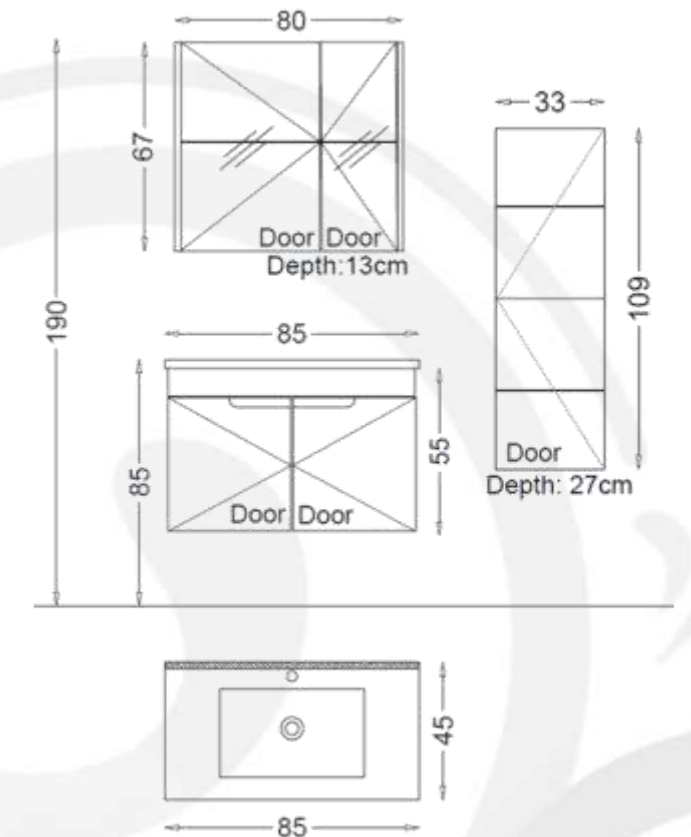

LATINA 85

LATINA Bathroom furniture Set 85 cm SP412

Basin Unit:

Bathroom Vanity Wall Hung Basin
Unit 85 cm x 55 cm

Side Cabinet:

Wall Hung Tall Boy Unit 33cmx109 cm

Basin:

Ceramic Washbasin 85 cm x 45 cm

Mirror:

Top Cabinet Mirror 80 cm x 67 cm

Body, Drawers and Doors feature:

Doors : Anthracite Acrylic Lacquer

Body : Blanco Melamine MDF

Soft Close Doors and Drawers