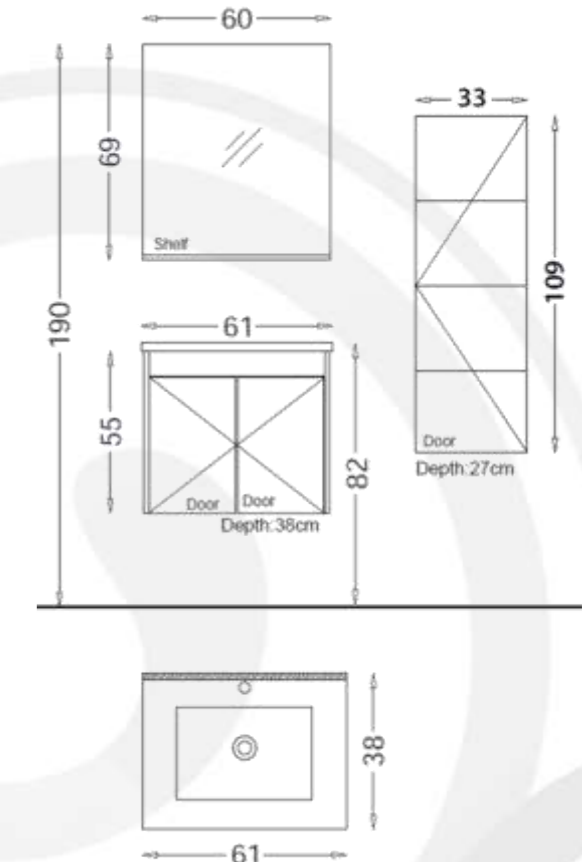

Ceniza Melamine MDF

Soft Close for Drawers and Doors

- Basin Unit:
Bathroom Vanity Wall Hung Basin
Unit 81 cm x 55 cm
- Side Cabinet:
Wall Hung Tall Boy Unit 33cmx109cm
- Basin:
Ceramic Washbasin 81 cm x 38 cm
- Mirror:
Mirror with Shelf 80 cm x 69 cm
- Body, Drawers and Doors feature:
White Lacquer
Soft Close for Drawers and Doors

- Basin Unit:
Bathroom Vanity Wall Hung Basin
Unit 61 cm x 55 cm
- Side Cabinet:
Wall Hung Tall Boy Unit 33cmx109cm
- Basin:
Ceramic Washbasin 61 cm x 38 cm
- Mirror:
Mirror with Shelf 60 cm x 69 cm
- Body, Drawers and Doors feature:
White Lacquer
Soft Close for Drawers and Doors