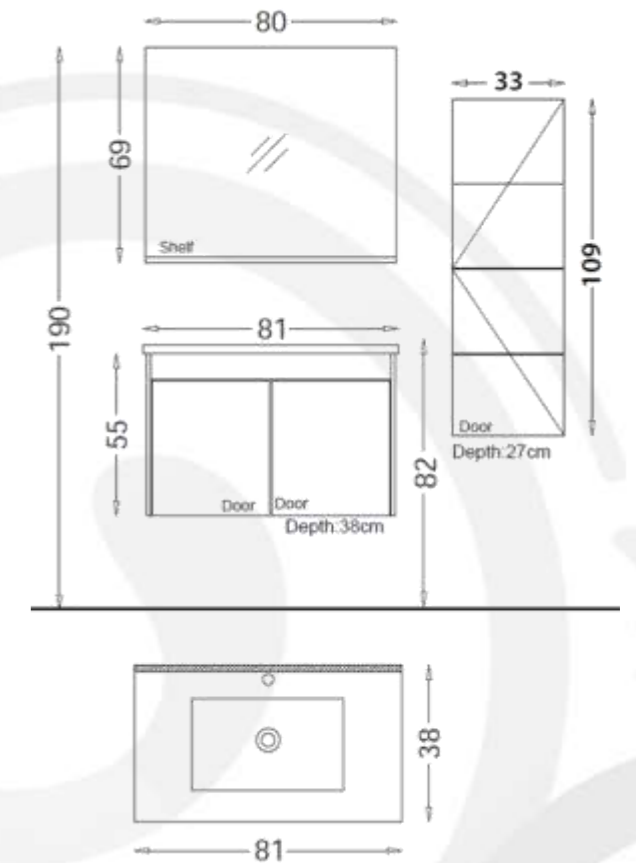

- Basin Unit:
  Bathroom Vanity Wall Hung Basin
  Unit 81 cm x 55 cm
- Side Cabinet:
  Wall Hung Tall Boy Unit 33cmx109cm
- Basin:
  Ceramic Washbasin 81 cm x 38 cm
- Mirror:
  Mirror with Shelf 80 cm x 69 cm
- Body, Drawers and Doors feature:
  White Lacquer
  Soft Close for Drawers and Doors