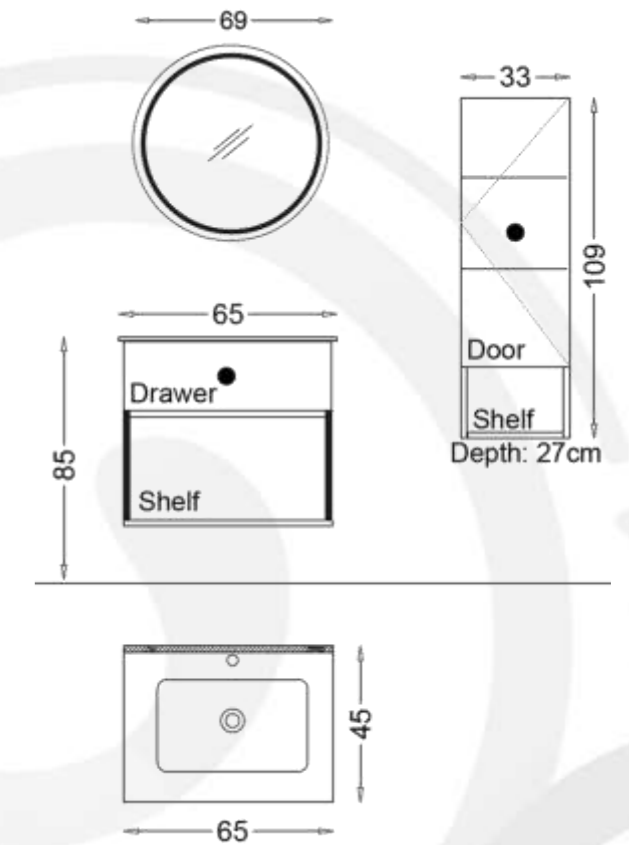

Mirror:

Mirror with LED backlighting 69cm Ø

Body, Drawers and Doors feature:

Natural Melamine MDF

Soft Close Doors and Drawers

SUNSET 100

SUNSET Bathroom furniture Set 100 cm SP462

- Basin Unit:
Bathroom Vanity floor Standing
Basin Unit 100 cm x 85 cm
- Side Cabinet:
Wall Hung Tall Boy Unit 33cmx109 cm
- Basin:
Ceramic Washbasin 45 cm x 65 cm
- Mirror:
Mirror with LED backlighting 69cm Ø
- Body, Drawers and Doors feature:
Natural Melamine MDF
Soft Close Doors and Drawers