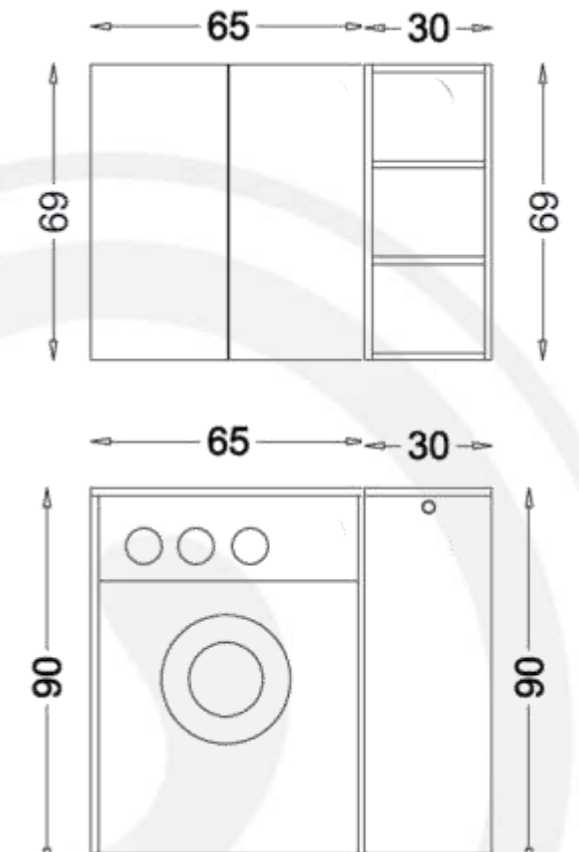

Basin Unit:

Washing Machine Cabinet Unit
65 cm x 90 cm

Side Cabinet:

Washing Machine Side Cabinet Unit :
30 cm x 90 cm

Top Cabinet:

Top Cabinet with Shelf 65cmx69cm

Body and Doors feature:

White Melamine MDF