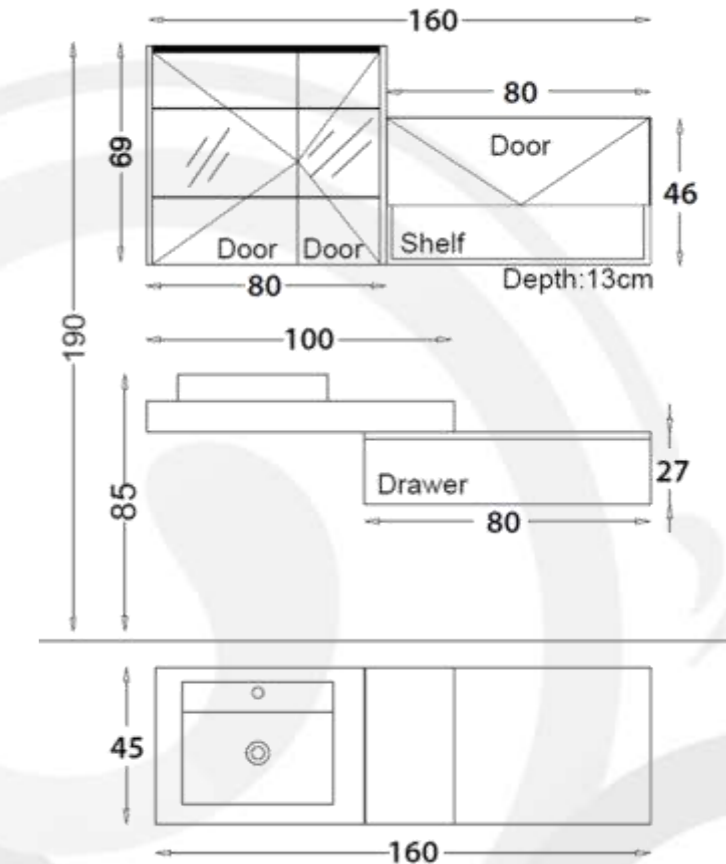

VERSAY 120

VERSAY Bathroom furniture Set 120 cm SP479

- Basin Unit:
Bathroom Vanity floor Standing
Basin Unit 120 cm x 85 cm
- Side Cabinet:
Wall Mounted Tall cabinet
35 cm x 103 cm
- Basin:
Painted Glass basin 85 cm x 45 cm
- Mirror:
Mirror Cabinet 80 cm x 69 cm
- Body, Drawers and Doors feature:
Cream Acrylic Lacquer
Soft Close for Drawers and Doors

Mirror:
Decorative Mirror 90 cm x 90 cm
Body, Drawers and Doors feature:
Matt Brown Lacquer
Soft Close for Drawers and Doors

CAROLINA 160

CAROLINA Bathroom furniture Set 120 cm SP566

Basin Unit:
Bathroom Vanity Wall Hung Basin
Unit 160 cm x 85 cm

Side Cabinet:
Wall Mounted Tall cabinet
50 cm x 112 cm

Basin:
Ceramic basin 45 cm x 60 cm

Mirror:
Mirror 80 cm x 69 cm

Body, Drawers and Doors feature:
White Lacquer
Soft Close for Drawers and Doors

CAROLINA 140

CAROLINA Bathroom furniture Set 140 cm SP564

Basin Unit:
Bathroom Vanity Wall Hung Basin
Unit 140 cm x 85 cm

Side Cabinet:
Wall Mounted Tall Cabinet
110 cm x 35 cm

Basin:
Ceramic basin 45 cm x 60 cm

Mirror:
Top Cabinet Mirror 140 cm x 69 cm