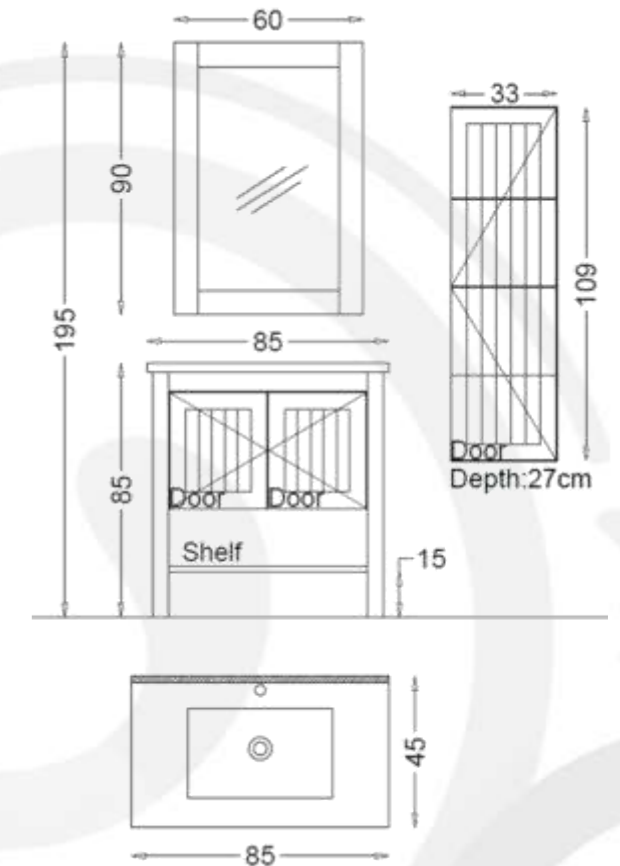

NATILUS 85

NATILUS Bathroom furniture Set 100 cm SPSP427

Basin Unit:

Bathroom Vanity floor Standing

Basin Unit 85 cm x 85 cm

Basin:

Ceramic Washbasin 100 cm x 45 cm

Mirror:

Mirror 60 cm x 90 cm

Body, Drawers and Doors Feature:

White Melamine MDF

Soft Close Doors and Drawers