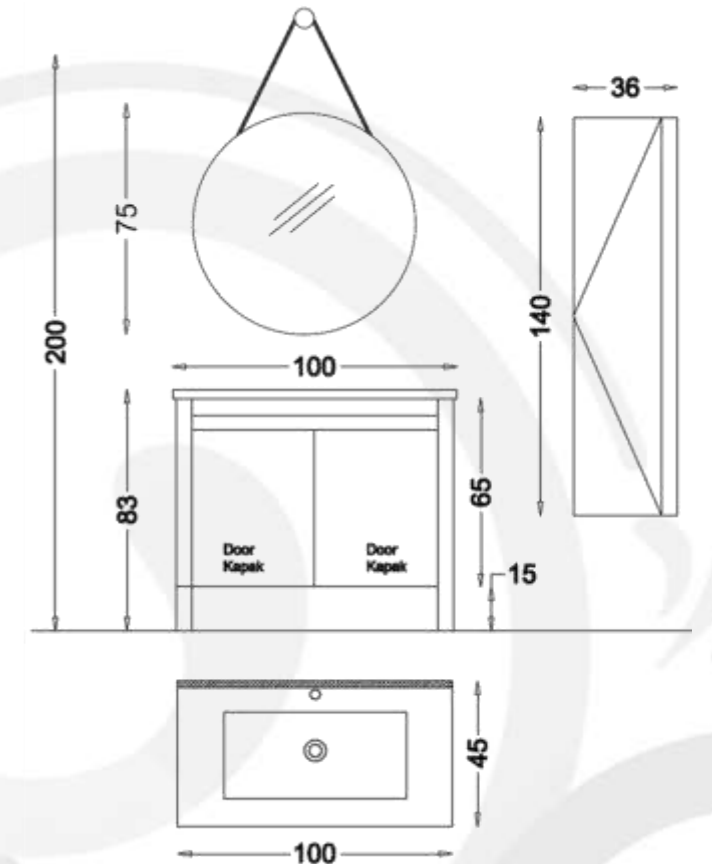

VERSAY 120

VERSAY Bathroom furniture Set 120 cm SP479

- Basin Unit:
Bathroom Vanity floor Standing
Basin Unit 120 cm x 85 cm
- Side Cabinet:
Wall Mounted Tall cabinet
35 cm x 103 cm
- Basin:
Painted Glass basin 85 cm x 45 cm
- Mirror:
Mirror Cabinet 80 cm x 69 cm
- Body, Drawers and Doors feature:
Cream Acrylic Lacquer
Soft Close for Drawers and Doors

CAROLINA Bathroom furniture Set 140 cm SP564

Basin Unit:
Bathroom Vanity Wall Hung Basin
Unit 140 cm x 85 cm

Side Cabinet:
Wall Mounted Tall Cabinet
110 cm x 35 cm

Basin:
Ceramic basin 45 cm x 60 cm

Mirror:
Top Cabinet Mirror 140 cm x 69 cm

Side Cabinet:
Wall Hung Side Top Cabinet
35 cm x 103 cm

Basin:
Double Ceramic Washbasin
120 cm x 46 cm

Mirror:
Mirror with LED Backlighting
120 cm x 69 cm

Body, Drawers and Doors feature:
White Melamine MDF
Soft Close for Drawers and Doors

ASTBURY 100

ASTBURY Bathroom furniture Set 100 cm SP447

- Basin Unit:
Bathroom Vanity floor Standing
Basin Unit 100 cm x 83 cm
- Side Cabinet:
Wall Mounted Tall Cabinet
36 cm x 140 cm
- Basin:
Ceramic Washbasin 45 cm x 100 cm
- Mirror:
Mirror 75 cm x 75 cm
- Body, Drawers and Doors feature:
Antique Dark Melamine MDF
Soft Close for Drawers and Doors