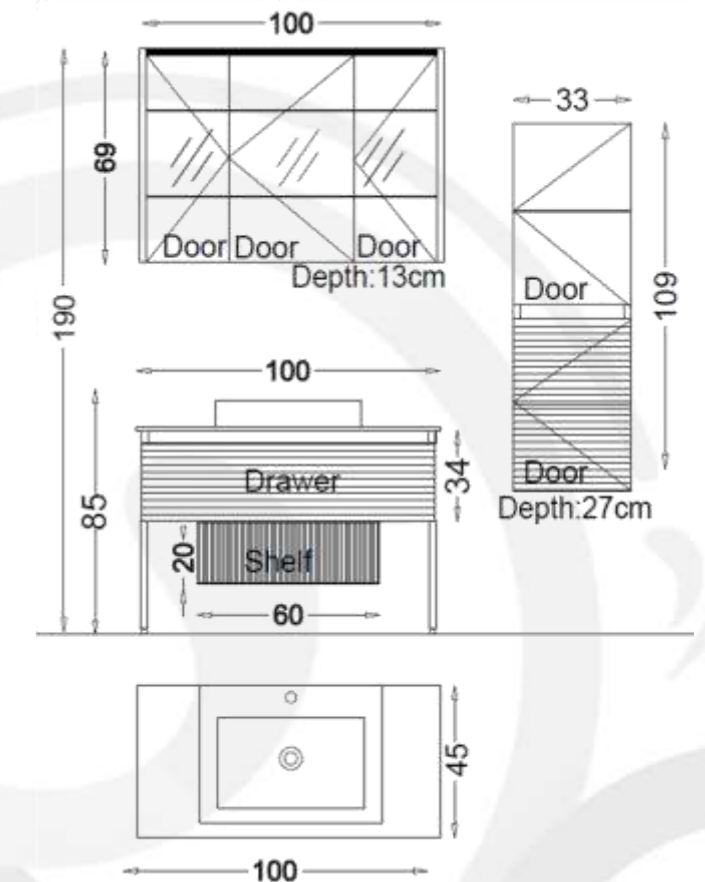

Ceramic Washbasin 120 cm x 45 cm

Mirror:

Mirror with LED Backlighting
120 cm x 69 cm

Body, Drawers and Doors Feature:

Black Lacquer

Soft Close for Drawers and Doors

MIRMANDE 100

MIRMANDE Bathroom furniture Set 100 cm SP401

Basin Unit:

Bathroom Vanity Wall Hung Basin Unit 100 cm x 46 cm

Side Cabinet:

Wall Hung Tall Boy Unit 33cmx109 cm

Basin:

Ceramic Washbasin 100 cm x 45 cm

Mirror:

Mirror with LED Backlighting 100 cm x 69 cm

Body, Drawers and Doors Feature:

Black Lacquer

Soft Close for Drawers and Doors

MISTILLO 100

MISTILLO Bathroom furniture Set 100 cm SP441

- Basin Unit:
Floor Standing Bathroom Vanity
100 cm x 34 cm
- Side Cabinet:
Wall Hung Tall Boy Unit 33cmx109 cm
- Basin:
Ceramic Washbasin 100 cm x 45 cm
- Mirror:
Top Cabinet Mirror 100 cm x 69 cm
- Body, Drawers and Doors feature:
Body : Oak Melamine MDF
Doors : Black Lacquer
Soft Close Doors and Drawers