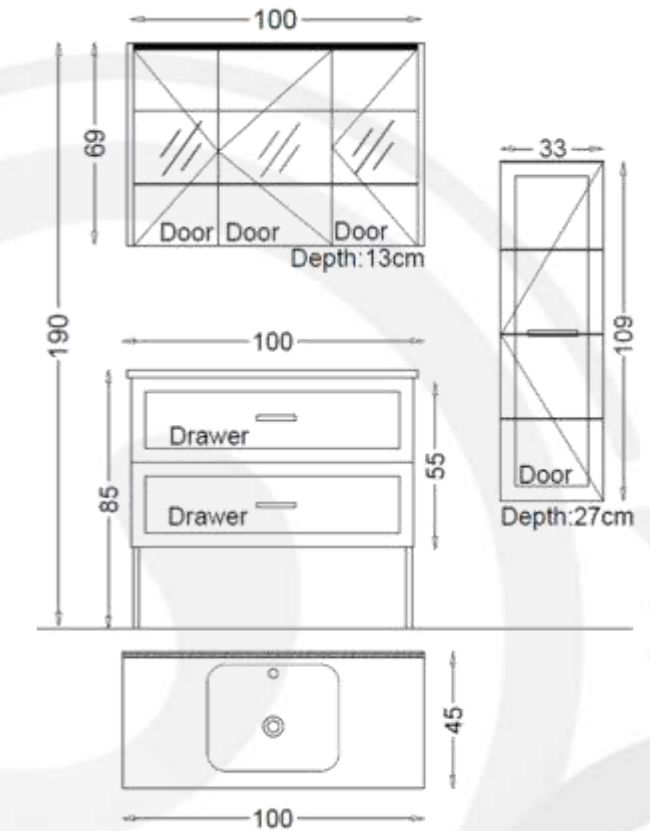

SAVONA 100

SAVONA Bathroom furniture Set 100 cm SP562

- Basin Unit:
  Bathroom Vanity floor Standing
  Basin Unit 100 cm x 55 cm
- Side Cabinet:
  Wall Hung Tall Boy Unit 33cmx109 cm
- Basin:
  Ceramic Washbasin 100 cm x 45 cm
- Mirror:
  Top Cabinet Mirror 100 cm x 69 cm
- Body, Drawers and Doors feature:
  Anthracite Lacquer
  Soft Close Doors and Drawers