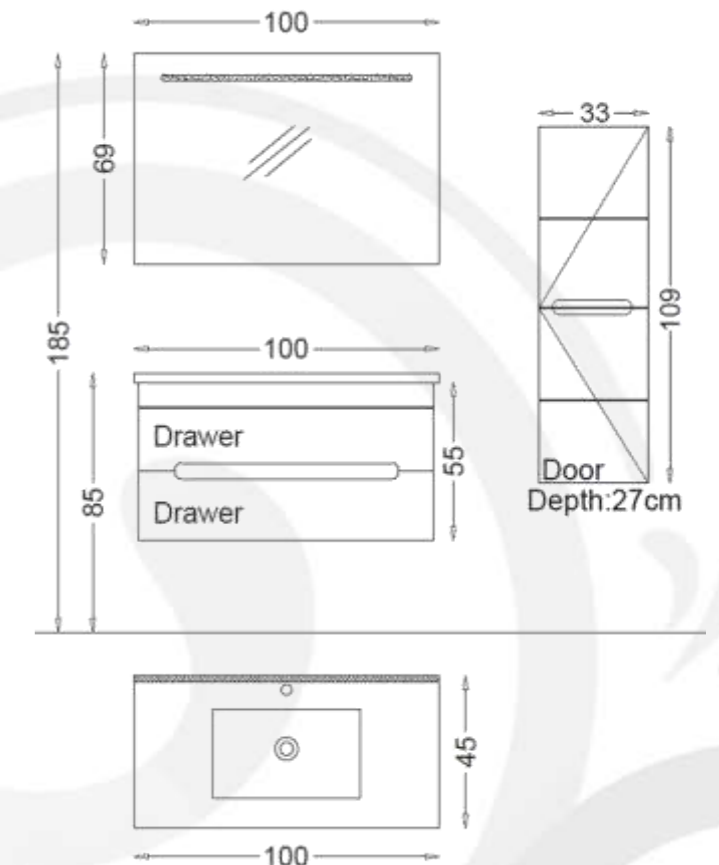

ROSE 100

ROSE Bathroom furniture Set 100 cm SP524

Basin Unit:

Bathroom Vanity Wall Mounted
Basin Unit 100 cm x 55 cm

Side Cabinet:

Wall Hung Tall Boy Unit 33cmx109 cm

Basin:

Ceramic Washbasin 100 cm x 45 cm

Mirror:

Mirror with LED Backlighting
100 cm x 69 cm

Body, Drawers and Doors Feature:

Doors : Matte White Lacquer

Body : UD Melamine MDF

Soft Close for Drawers and Doors