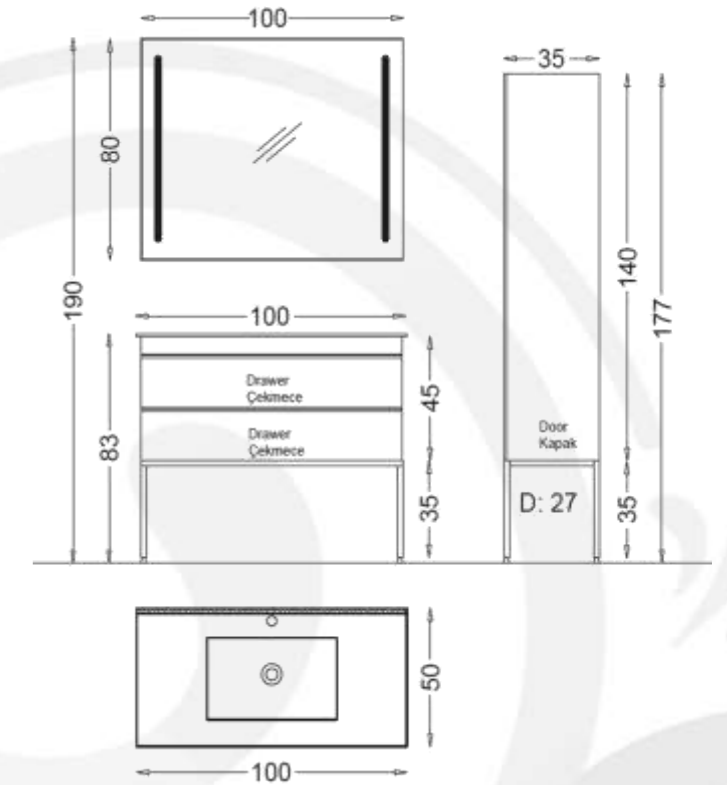

VERSAY 120

VERSAY Bathroom furniture Set 120 cm SP479

- Basin Unit:
Bathroom Vanity floor Standing
Basin Unit 120 cm x 85 cm
- Side Cabinet:
Wall Mounted Tall cabinet
35 cm x 103 cm
- Basin:
Painted Glass basin 85 cm x 45 cm
- Mirror:
Mirror Cabinet 80 cm x 69 cm
- Body, Drawers and Doors feature:
Cream Acrylic Lacquer
Soft Close for Drawers and Doors

CAROLINA Bathroom furniture Set 140 cm SP564

Basin Unit:
Bathroom Vanity Wall Hung Basin
Unit 140 cm x 85 cm

Side Cabinet:
Wall Mounted Tall Cabinet
110 cm x 35 cm

Basin:
Ceramic basin 45 cm x 60 cm

Mirror:
Top Cabinet Mirror 140 cm x 69 cm

Mirror:
Mirror with LED backlighting with
Shelf 100 cm x 70 cm

Body, Drawers and Doors feature:
Grey Acrylic Lacquer
Soft Close for Drawers and Doors

Basin Unit:

Bathroom Vanity Floor Standing
Basin Unit with Metal Legs
100 cm x 83 cm

Side Cabinet:

Floor Standing Tall Bathroom Unit
35 cm x 140 cm

Basin:

Floor Standing Basin Unit with Metal
Legs 100 cm x 83 cm

Mirror:

Top Mirror Cabinet 100 cm x 80cm

Body, Drawers and Doors feature:
Matt Grey Acrylic Lacquer
Soft Close for Drawers and Doors