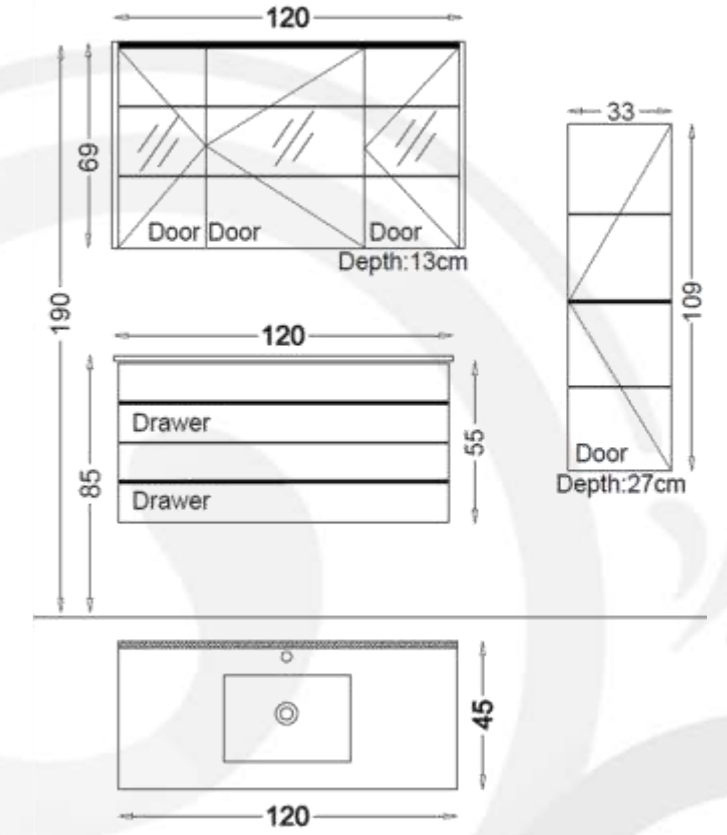

- Basin Unit:
  Bathroom Vanity Wall Mounted
  Basin Unit 120 cm x 55 cm
- Side Cabinet:
  Wall Hung Tall Boy Unit 33cmx109 cm
- Basin:
  Ceramic Washbasin 120 cm x 45 cm
- Mirror:
  Top Cabinet Mirror 120 cm x 69 cm
- Body, Drawers and Doors feature:
  White Acrylic Lacquer
  Soft Close Doors and Drawers