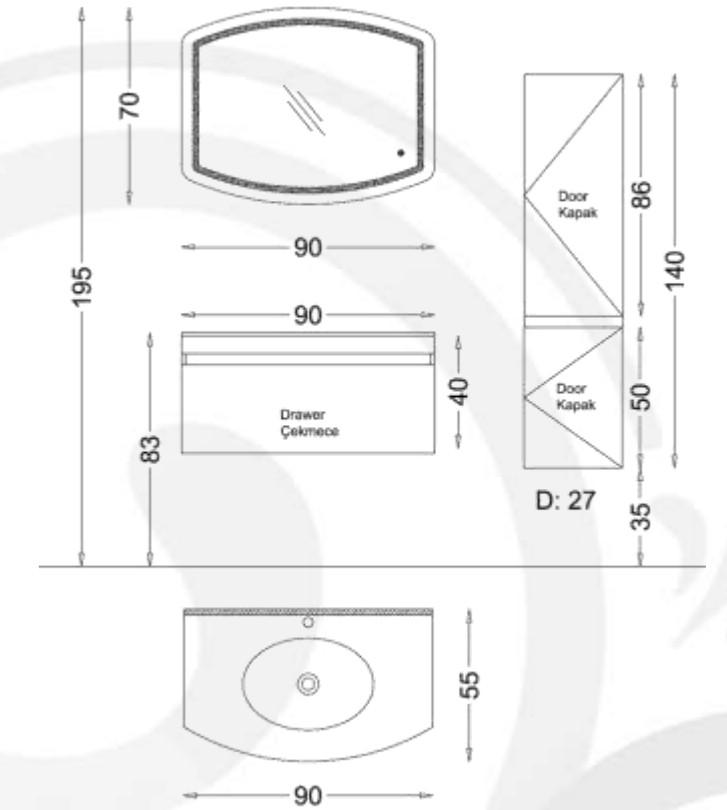

BELLA 90

BELLA Bathroom furniture Set 90 cm SP498

Basin Unit:
Bathroom Vanity Wall Hung Basin
Unit 90 cm x 40 cm

Side Cabinet:
Wall Mounted Top Cabinet
35 cm x 140 cm

Basin:
Acrylic Washbasin Black
55 cm x 90 cm

Mirror:
Mirror with LED Backlighting
70 cm x 90 cm

Body, Drawers and Doors feature:
Black Acrylic Lacquer
Soft Close for Drawers and Doors