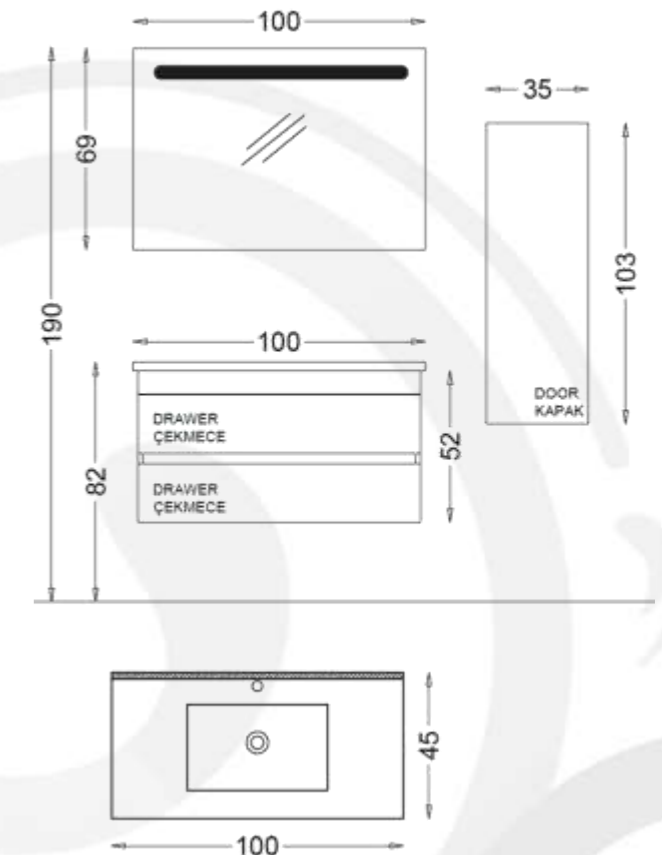

Mirror:
Mirror with LED Backlighting
70 cm x 90 cm

Body, Drawers and Doors feature:
Black Acrylic Lacquer
Soft Close for Drawers and Doors

BERGAMONA 100

BERGAMONA Bathroom furniture Set 100 cm SP409

Basin Unit:
Wall Bathroom Vanity Unit
100 cm x 52 cm

Side Cabinet:
Wall Mounted Top Cabinet
35 cm x 103 cm

Basin:
Ceramic Washbasin White
45 cm x 100 cm

Mirror:
Mirror with LED backlighting
100 cm x 69 cm

Body, Drawers and Doors feature:
White Melamine MDF
Soft Close for Drawers and Doors