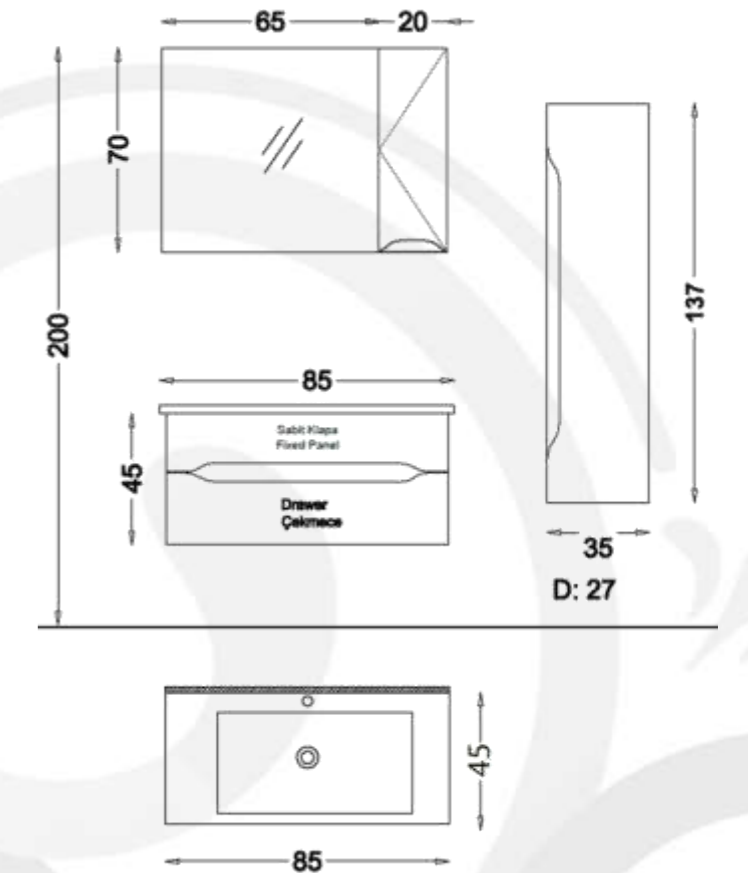

Basin Unit:

Bathroom Vanity Wall Hung Basin
Unit 85 cm x 45 cm

Side Cabinet:

- Wall Hung Tall Boy Unit
  35cmx137 cm
- Tope Cabinet 20 cm x 70 cm

Basin:

Ceramic Washbasin 85 cm x 45 cm

Mirror:

Mirror 65 cm x 70 cm

Body, Drawers and Doors feature:

Doors : Matte Grey Lacquer

Body : UD Melamine MDF

Soft Close for Drawers and Doors