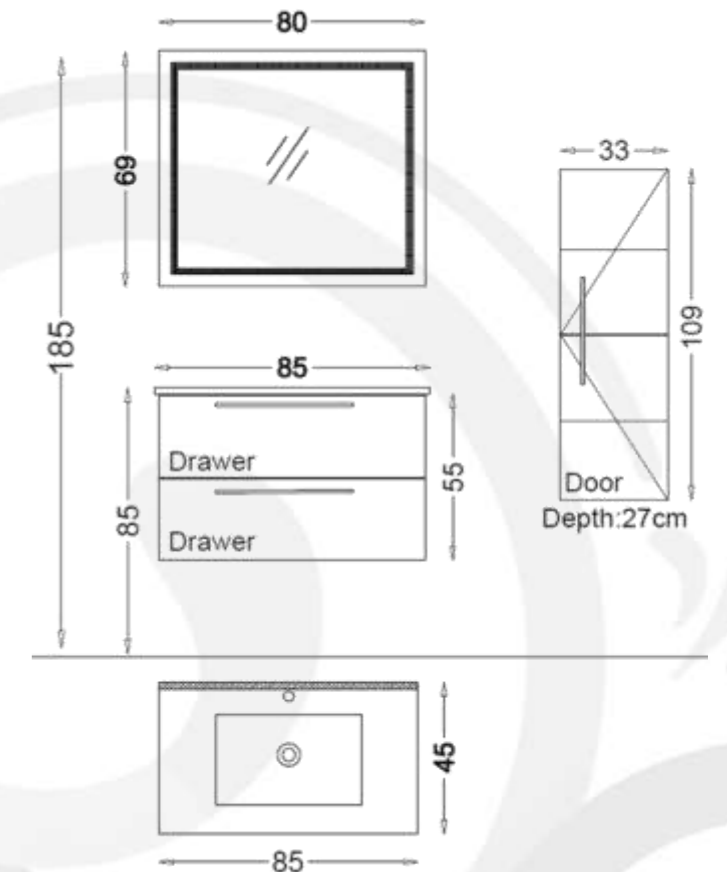

- Basin Unit:
  Bathroom Vanity Wall Mounted
  Basin Unit 85 cm x 55 cm
- Side Cabinet:
  Wall Hung Tall Boy Unit 33cmx109 cm
- Basin:
  Ceramic Washbasin 85 cm x 45 cm
- Mirror:
  Mirror with LED backlighting
  80 cm x 69 cm
- Body, Drawers and Doors feature:
  White Acrylic Lacquer
  Soft Close Doors and Drawers