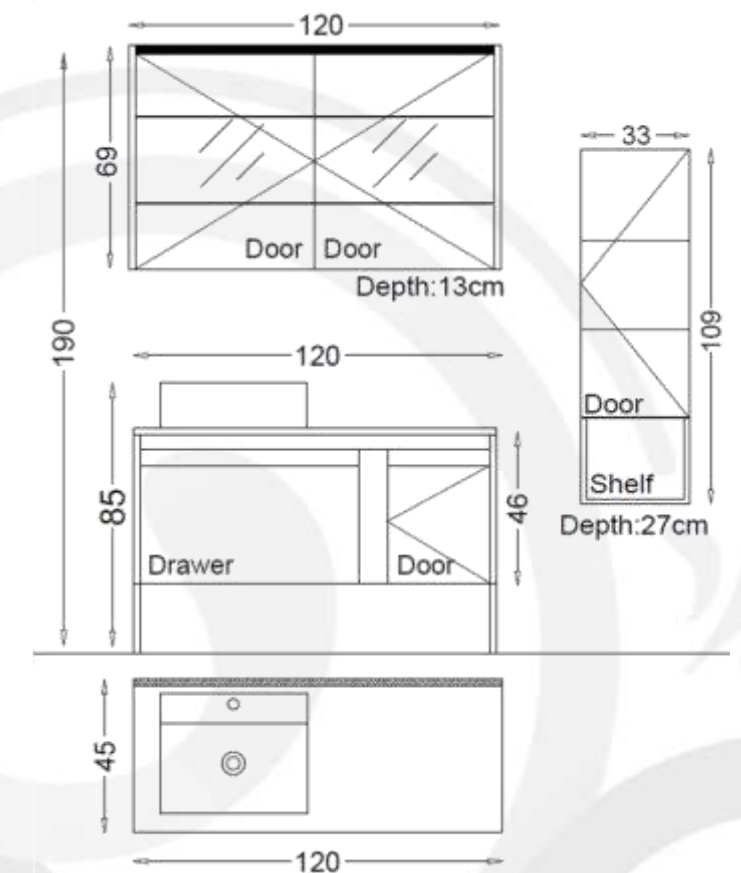

- Basin Unit:
  Bathroom Vanity floor Standing
  Basin Unit 120 cm x 85 cm
- Side Cabinet:
  Wall Hung Tall Boy Unit 33cmx109 cm
- Basin:
  Ceramic Washbasin 45 cm x 60 cm
- Mirror:
  Tope Cabinet Mirror 120 cm x 69 cm
- Body, Drawers and Doors feature:
  Ceniza Melamine MDF
  Soft Close Doors and Drawers