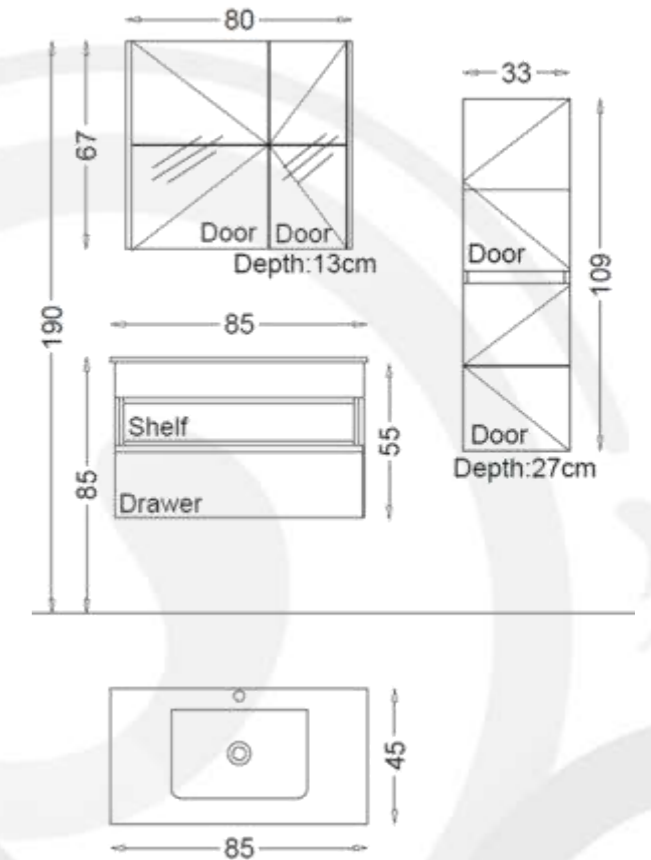

LAMIA 85

LAMIA Bathroom furniture Set 85 cm SP537

Basin Unit:

Bathroom Vanity Wall Hung Basin
Unit 85 cm x 55 cm

Side Cabinet:

Wall Hung Tall Boy Unit 33cmx109 cm

Basin:

Ceramic Washbasin 85 cm x 45 cm

Mirror:

Top Cabinet Mirror 80 cm x 67 cm

Body, Drawers and Doors feature:

White Lacquer

Soft Close Doors and Drawers