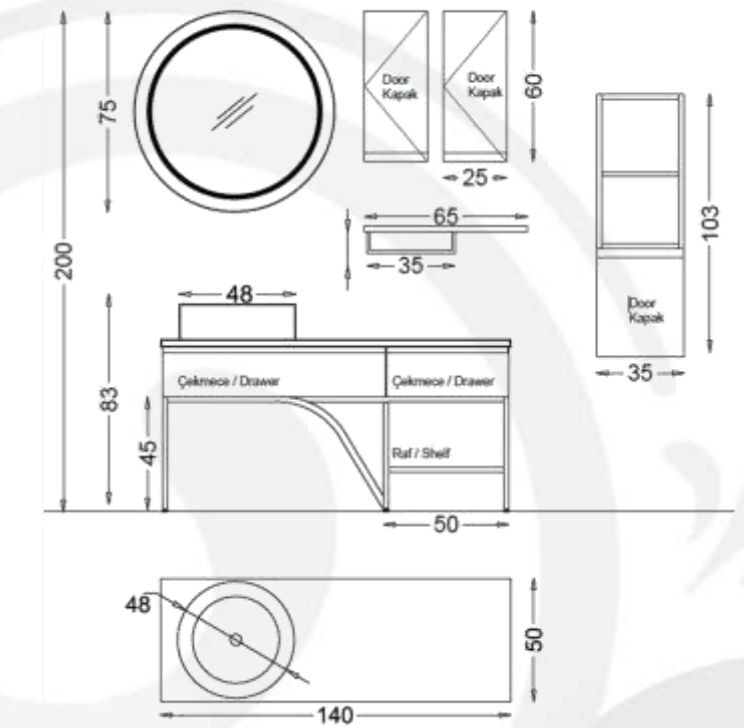

CLAREEN 140

CLAREEN Bathroom furniture Set 140 cm SP543

Basin Unit:

Bathroom Vanity Floor Standing
Basin Unit Metal Legs 140cm x 50cm

Side Cabinet:

- CLAREEN Wall Hung Tall Boy Units
  35 cm x 103 cm
- CLAREEN Wall Hung Top Cabinet
  25 cm x 60 cm

Basin:

Ceramic Washbasin 48 Ø cm

Mirror:

Mirror with LED Backlighting 75 Ø
cm with Shelf

Body, Drawers and Doors feature:

Body : Hittite Melamine MDF,
Doors : Light Black Acrylic Lacquer