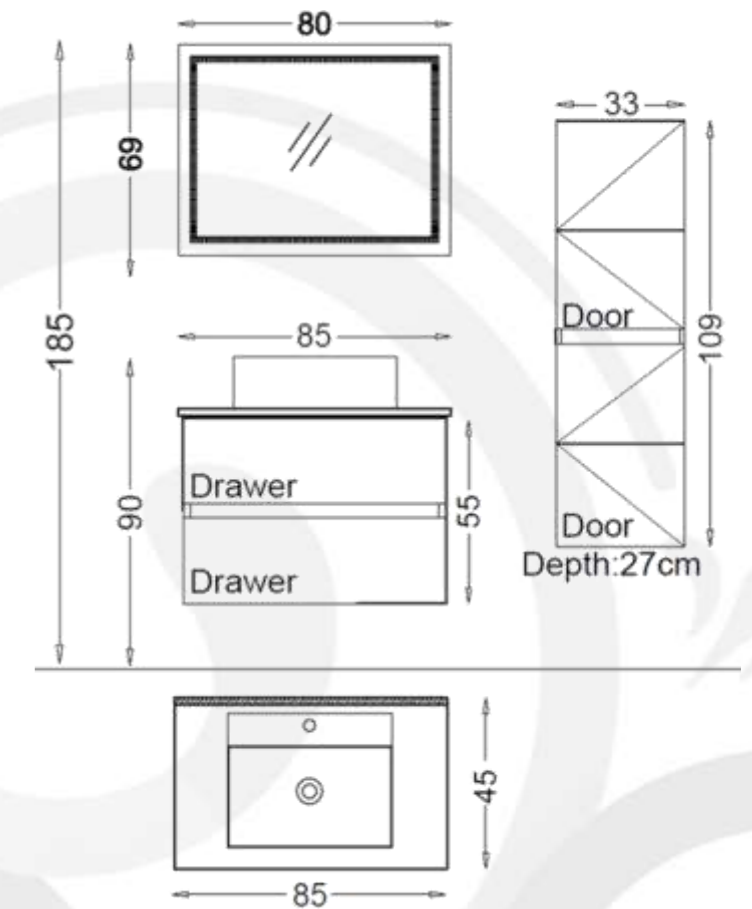

AKDENIZ 85

AKDENIZ Bathroom furniture Set 85 cm SP548

- Basin Unit:
  Bathroom Vanity Wall Mounted
  Basin Unit 85 cm x 55 cm
- Side Cabinet:
  Wall Hung Tall Boy Unit 33cmx109 cm
- Basin:
  Ceramic Washbasin 85 cm x 45 cm
- Mirror:
  Mirror with LED Backlighting
  80 cm x 69 cm
- Body, Drawers and Doors Feature:
  Modern Oxide 3D Acrylic
  Soft Close for Drawers and Doors