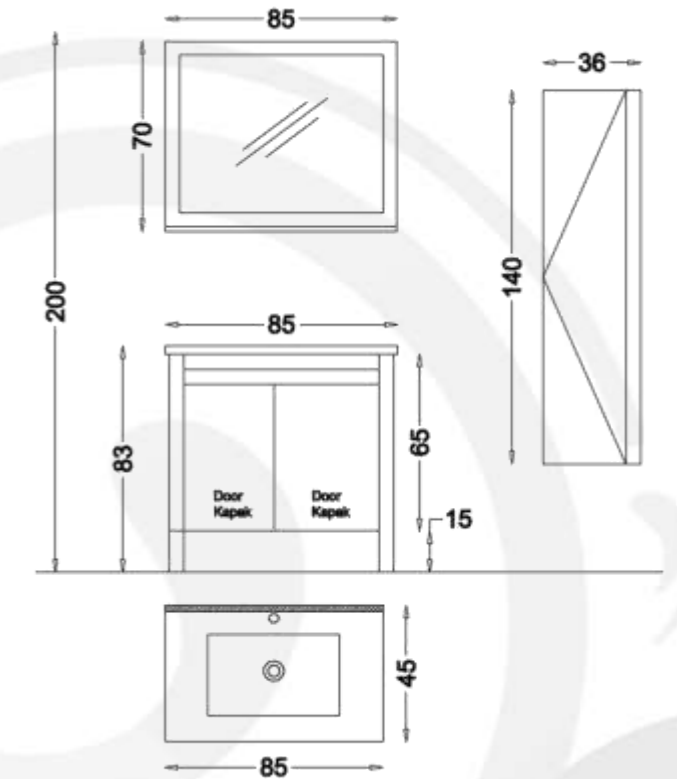

ASTBURY 85

ASTBURY Bathroom Furniture Set 85 cm SP446

Basin Unit:
Bathroom Vanity Floor Standing
Basin Unit 85 cm x 83 cm
Side Cabinet:
Wall Mounted Tall cabinet
36cmx140cm
Basin:
Ceramic Washbasin 45 cm x 85 cm
Mirror:
Mirror 70 cm x 85 cm
Body, Drawers and Doors feature:
Hittite Melamine MDF
Soft Close for Drawers and Doors