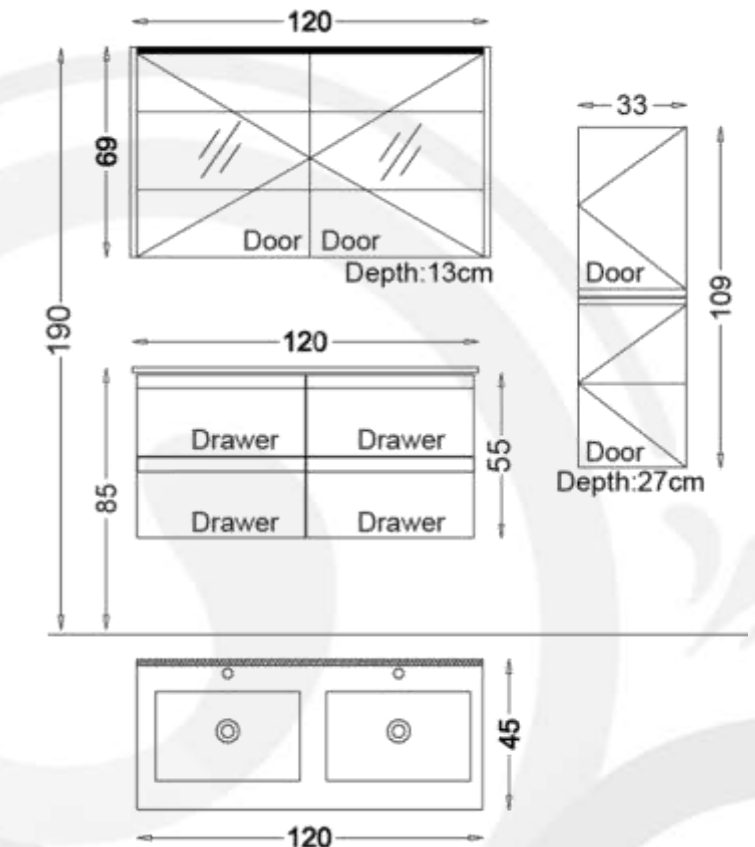

CAROLINA Bathroom furniture Set 140 cm SP564

Basin Unit:
Bathroom Vanity Wall Hung Basin
Unit 140 cm x 85 cm

Side Cabinet:
Wall Mounted Tall Cabinet
110 cm x 35 cm

Basin:
Ceramic basin 45 cm x 60 cm

Mirror:
Top Cabinet Mirror 140 cm x 69 cm

KARNAVAL 160

KARNAVAL Bathroom furniture Set 160 cm SP495

Basin Unit:

Bathroom Vanity floor Standing
Basin Unit 160 cm x 87 cm

Side Cabinet:

Wall Hung Tall Boy Unit 35cmx110 cm
Wall Hung Top Cabinet 30cm x 90 cm

Basin:

Ceramic Washbasin 160 cm x 45 cm

Mirror:

Top Cabinet Mirror 60 cm x 90 cm

Body, Drawers and Doors feature:

Yellow Acrylic Lacquer

Soft Close Doors and Drawers

- Basin Unit:
Bathroom Vanity Wall Hung Basin
Unit 85 cm x 55 cm
- Side Cabinet:
Wall Hung Tall Boy Unit 33cmx109cm
- Basin:
Ceramic Washbasin 85 cm x 45 cm
- Mirror:
Top Mirror Cabinet 80 cm x 69 cm
Body, Drawers and Doors feature:
White Acrylic Lacquer
Soft Close for Drawers and Doors

- Basin Unit:
Bathroom Vanity Wall Hung Basin
Unit 120 cm x 55 cm
- Side Cabinet:
Wall Hung Tall Boy Unit 33cmx109cm
- Basin:
Double Ceramic Washbasin
60 cm x 45 cm
- Mirror:
Top Mirror Cabinet 120 cm x 69 cm
Body, Drawers and Doors feature:
Anthracite Acrylic Lacquer
Soft Close for Drawers and Doors