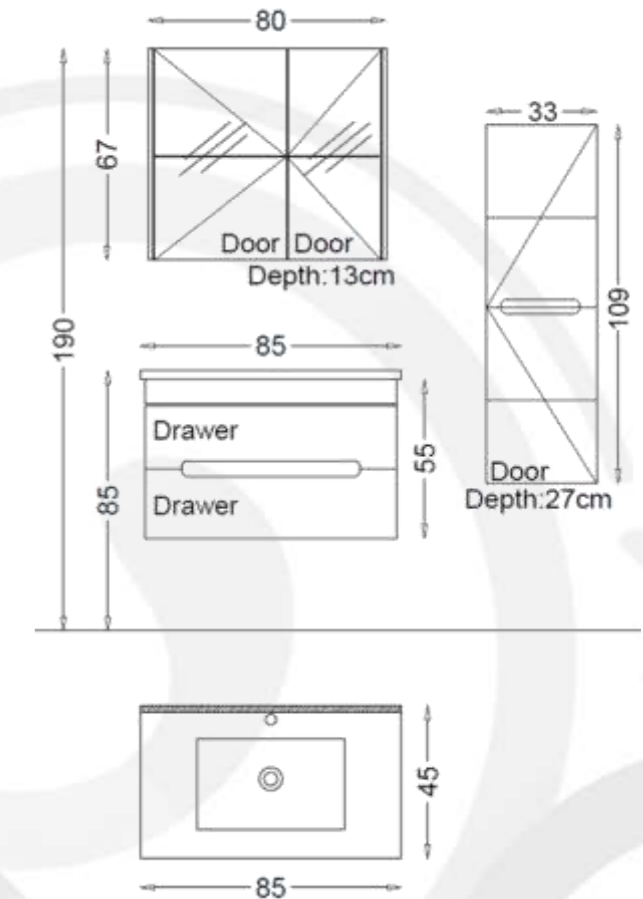

- Basin Unit:
  Bathroom Vanity Wall Mounted
  Basin Unit 85 cm x 55 cm
- Side Cabinet:
  Wall Hung Tall Boy Unit 33cmx109 cm
- Basin:
  Ceramic Washbasin 85 cm x 45 cm
- Mirror:
  Top Mirror Cabinet 80 cm x 67 cm
- Body, Drawers and Doors feature:
  Doors : Matte White Lacquer
  Body : Natural Melamine MDF
  Soft Close for Drawers and Doors