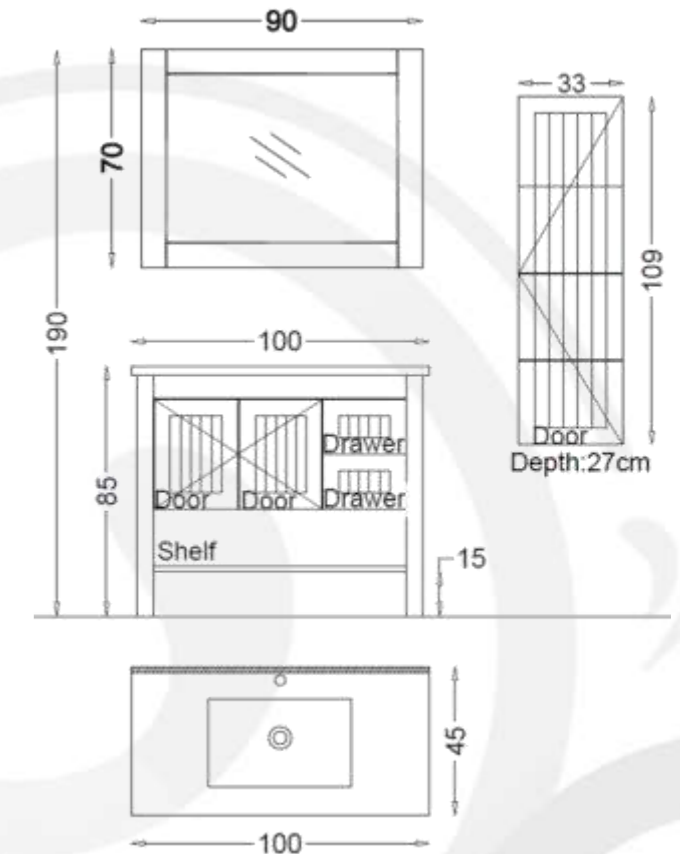

NATILUS 120

NATILUS Bathroom furniture Set 120 cm SPSP431

- Basin Unit:
Bathroom Vanity floor Standing
Basin Unit 120 cm x 85 cm
- Side Cabinet:
Wall Hung Tall Boy Unit 35cmx140 cm
- Basin:
Double Ceramic Washbasin
120 cm x 47 cm
- Mirror:
Mirror 120 cm x 70 cm
- Body, Drawers and Doors feature:
White Lacquer
Soft Close Doors and Drawers

NATILUS 100

NATILUS Bathroom Furniture Set 100 cm SPSP430

- Basin Unit:
Bathroom Vanity floor Standing
Basin Unit 100 cm x 85 cm
- Side Cabinet:
Wall Hung Tall Boy Unit 33cmx109 cm
- Basin:
Ceramic Washbasin 100 cm x 45 cm
- Mirror:
Mirror 90 cm x 70 cm
- Body, Drawers and Doors feature:
Anthracite Melamine MDF
Soft Close Doors and Drawers