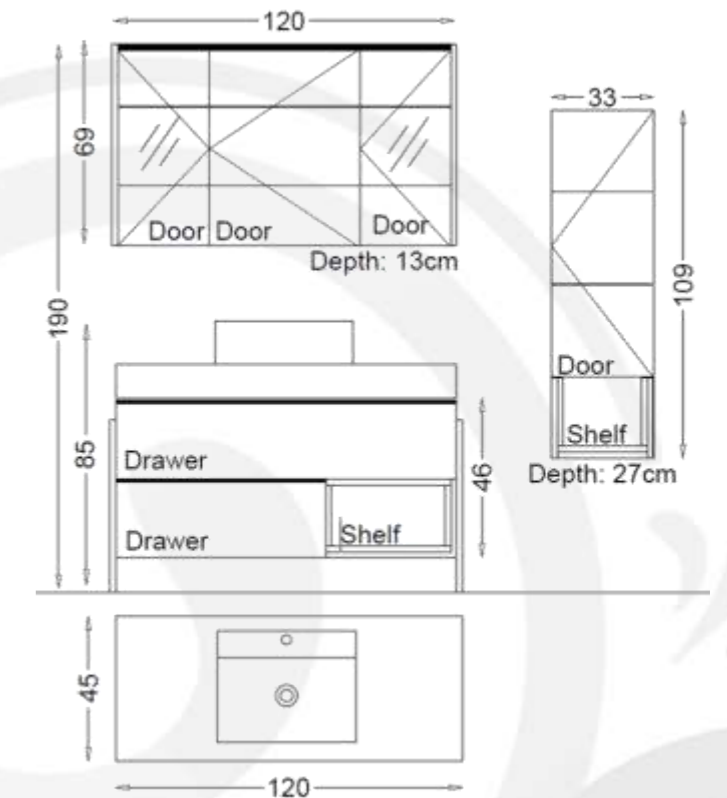

LEGEND 120

LEGEND Bathroom furniture Set 120 cm SP559

- Basin Unit:
  Bathroom Vanity floor Standing
  Basin Unit 120 cm x 46 cm
- Side Cabinet:
  Wall Hung Tall Boy Unit 33cmx109 cm
- Basin:
  Top Counter Ceramic Washbasin
  50 cm x 45 cm
- Mirror:
  Top Cabinet Mirror 120 cm x 69 cm
- Body, Drawers and Doors feature:
  Chiaro Melamine MDF
  Soft Close Doors