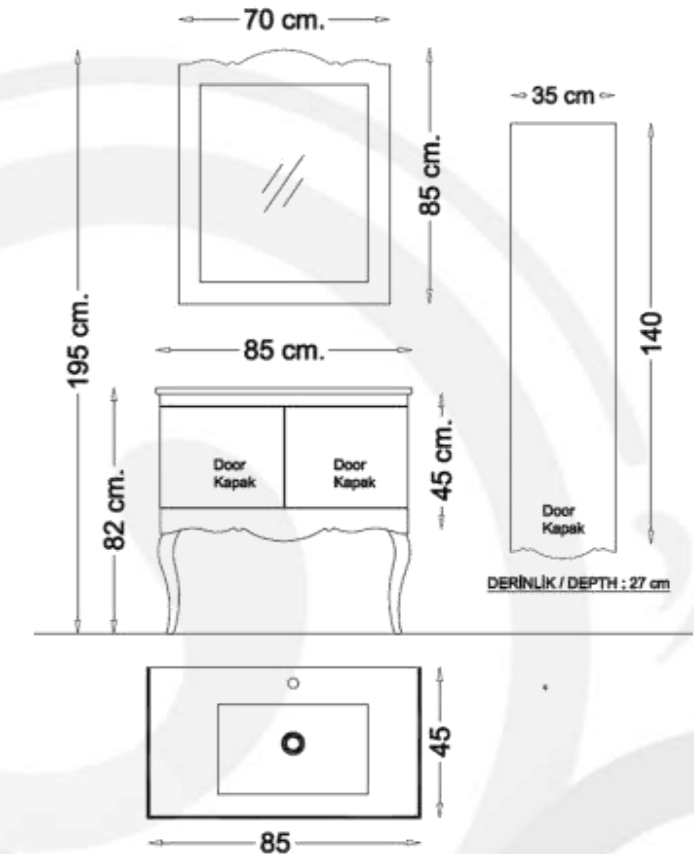

ALISA 85

ALISA Bathroom furniture Set 85 cm SP514

Basin Unit:
Bathroom Vanity Floor Standing
Basin Unit 85 cm x 82 cm

Side Cabinet:
Wall Hung Side Top Cabinet
35 cm x 140 cm

Basin:
Ceramic Washbasin 45 cm x 85 cm

Mirror:
Decorative Mirror 70 cm x 85 cm
Body, Drawers and Doors feature:
Anthracite Acrylic Lacquer
Soft Close for Drawers and Doors