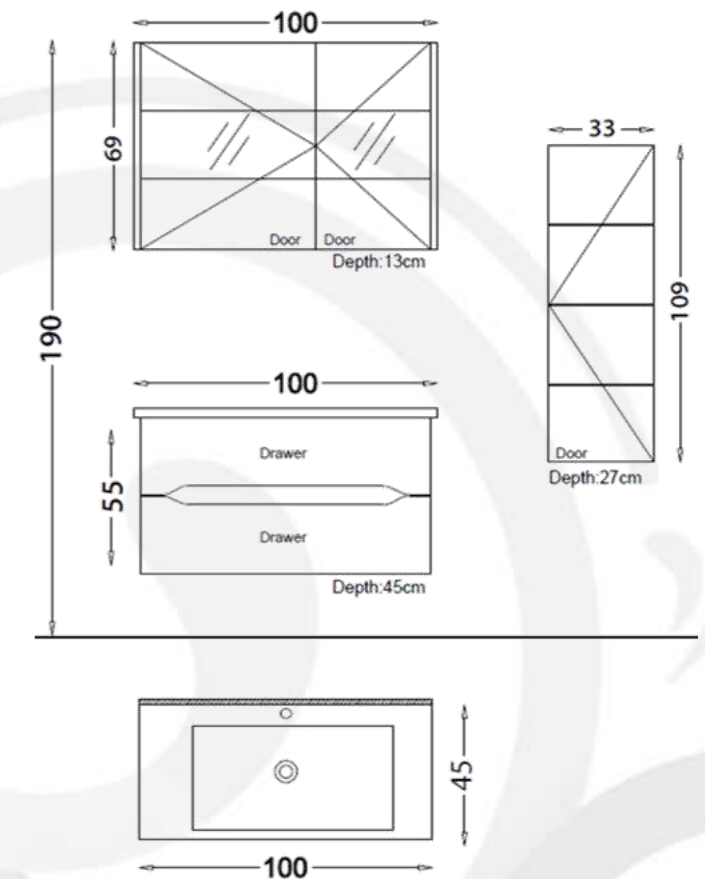

Mirror:

Mirror with LED backlighting 69cm Ø

Body, Drawers and Doors feature:

Natural Melamine MDF

Soft Close Doors and Drawers

PETRA 100

PETRA Bathroom furniture Set 100 cm SP507

- Basin Unit:
Bathroom Vanity Wall Hung Basin
Unit 100 cm x 55 cm
- Side Cabinet:
Wall Hung Tall Boy Unit 33cmx109 cm
- Basin:
Ceramic Washbasin 100 cm x 45 cm
- Mirror:
Top Cabinet Mirror 100 cm x 65 cm
- Body, Drawers and Doors feature:
White Melamine MDF
Soft Close for Drawers and Doors