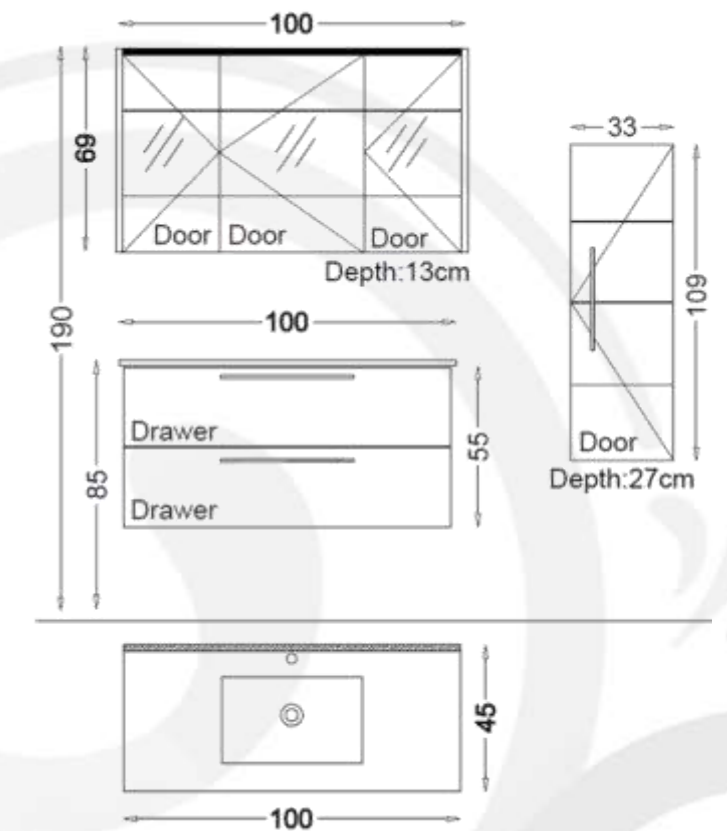

Mirror:

Top Cabinet Mirror 80 cm x 69 cm

Body, Drawers and Doors feature:

White Acrylic Lacquer

Soft Close Doors and Drawers

- Basin Unit:
Bathroom Vanity Wall Mounted
Basin Unit 100 cm x 55 cm
- Side Cabinet:
Wall Hung Tall Boy Unit 33cmx109 cm
- Basin:
Ceramic Washbasin 100 cm x 45 cm
- Mirror:
Top Cabinet Mirror 100 cm x 69 cm
- Body, Drawers and Doors feature:
Anthracite Acrylic Lacquer
Soft Close Doors and Drawers