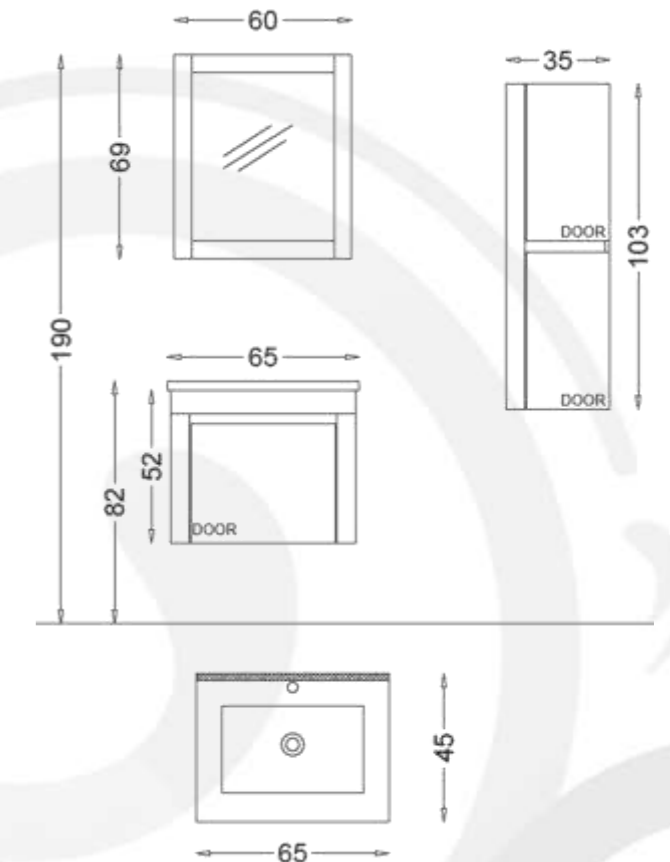

Mirror:
Mirror Cabinet 80 cm x 69 cm

Body, Drawers and Doors feature:
Oak Melamine MDF
Soft Close for Drawers and Doors

CAMEO 65

CAMEO Bathroom furniture Set 65 cm SP443

Basin Unit:
Bathroom Vanity Wall Hung Basin
Unit 65 cm x 52 cm

Side Cabinet:
Wall Mounted Tall cabinet
35 cm x 103 cm

Basin:
Ceramic Washbasin 65 cm x 45 cm

Mirror:
Mirror 60 cm x 69 cm

Body, Drawers and Doors Feature:
Oak Melamine MDF
Soft Close for Drawers and Doors