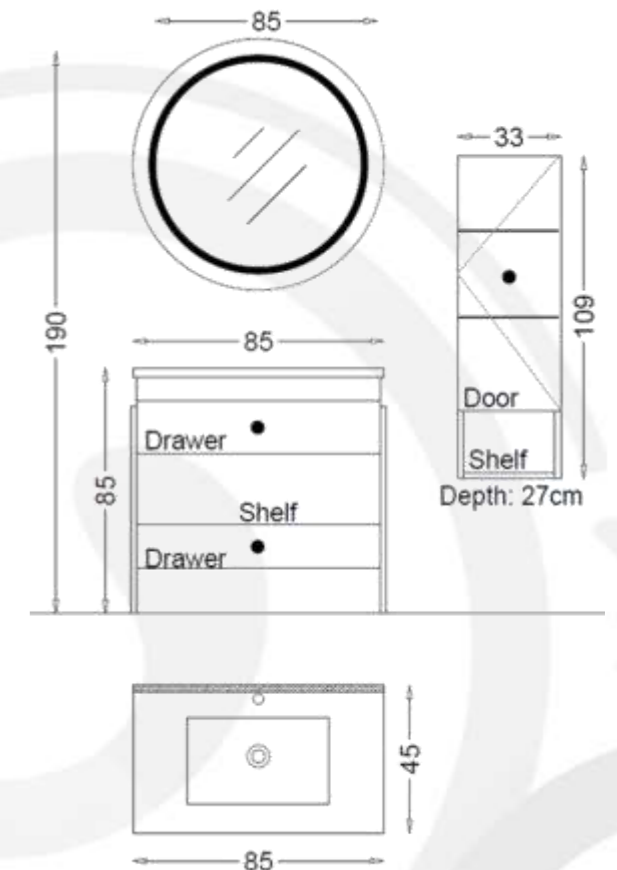

Mirror:

Mirror with LED backlighting 69cm Ø

Body, Drawers and Doors feature:

Natural Melamine MDF

Soft Close Doors and Drawers

SUNSET 100

SUNSET Bathroom furniture Set 100 cm SP462

- Basin Unit:
Bathroom Vanity floor Standing
Basin Unit 100 cm x 85 cm
- Side Cabinet:
Wall Hung Tall Boy Unit 33cmx109 cm
- Basin:
Ceramic Washbasin 45 cm x 65 cm
- Mirror:
Mirror with LED backlighting 69cm Ø
- Body, Drawers and Doors feature:
Natural Melamine MDF
Soft Close Doors and Drawers

SUNSET 85

SUNSET Bathroom furniture Set 85 cm SP461

Basin Unit:

Bathroom Vanity floor Standing
Basin Unit 85 cm x 85 cm

Side Cabinet:

Wall Hung Tall Boy Unit 33cmx109 cm

Basin:

Ceramic Washbasin 45 cm x 85 cm

Mirror:

Mirror with LED backlighting 69cm Ø

Body, Drawers and Doors feature:

Natural Melamine MDF

Soft Close Doors and Drawers

PETRA 100

PETRA Bathroom furniture Set 100 cm SP507

- Basin Unit:
Bathroom Vanity Wall Hung Basin
Unit 100 cm x 55 cm
- Side Cabinet:
Wall Hung Tall Boy Unit 33cmx109 cm
- Basin:
Ceramic Washbasin 100 cm x 45 cm
- Mirror:
Top Cabinet Mirror 100 cm x 65 cm
- Body, Drawers and Doors feature:
White Melamine MDF
Soft Close for Drawers and Doors