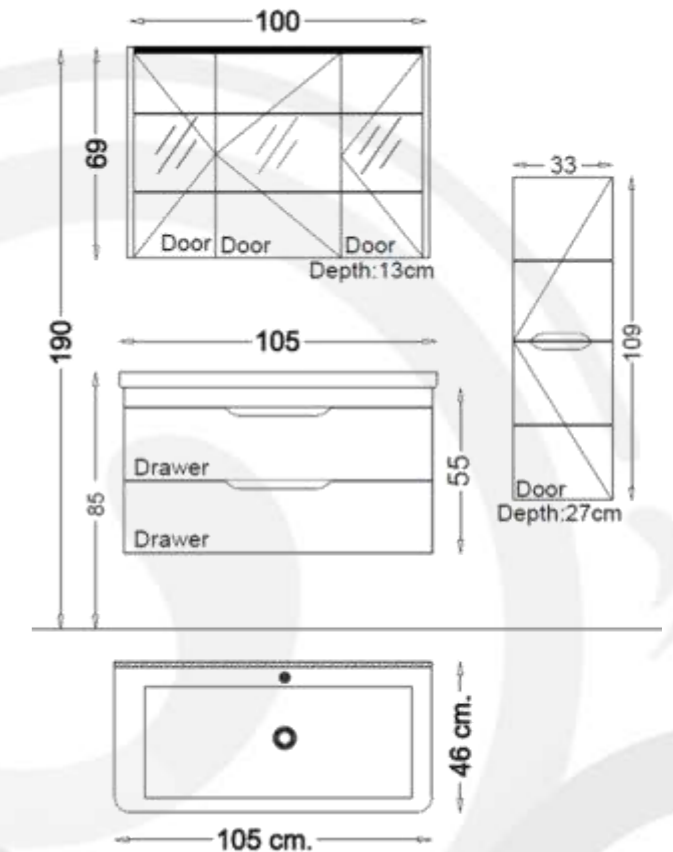

Mirror:

Mirror with LED Backlighting
60 cm x 69 cm

Body, Drawers and Doors Feature:

White Melamine MDF

Soft Close for Drawers and Doors

KANVAS 105

KANVAS Bathroom furniture Set 105 cm SP406

Basin Unit:

Bathroom Vanity Wall Hung Basin
Unit 105 cm x 55 cm

Side Cabinet:

Wall Hung Tall Boy Unit 33cmx109 cm

Basin:

Ceramic Washbasin 105 cm x 46 cm

Mirror:

Mirror with Led Backlighting
100 cm x 69 cm

Body Drawers and Doors feature:

White Melamine MDF

Soft Close for Drawers and Doors

KANVAS 105

KANVAS Bathroom furniture Set 105 cm SP567

- Basin Unit:
Bathroom Vanity Wall Hung Basin
Unit 105 cm x 55 cm
- Side Cabinet:
Wall Hung Tall Boy Unit 33cmx109 cm
- Basin:
Ceramic Washbasin 105 cm x 46 cm
- Mirror:
Top Mirror Cabinet 100 cm x 69 cm
- Body, Drawers and Doors feature:
Anthracite Melamine MDF
Soft Close for Drawers and Doors

Mirror:
Mirror with LED Backlighting
120 cm x 69 cm

Body, Drawers and Doors feature:
White Melamine MDF
Soft Close for Drawers and Doors

- Basin Unit:
Bathroom Vanity Wall Hung Basin
Unit 100 cm x 55 cm
- Side Cabinet:
Wall Hung Tall Boy Unit 33cmx109 cm
- Basin:
Ceramic Washbasin 100 cm x 45 cm
- Mirror:
Top Cabinet Mirror 100 cm x 67 cm
- Body, Drawers and Doors feature:
White Lacquer
Soft Close Doors and Drawers