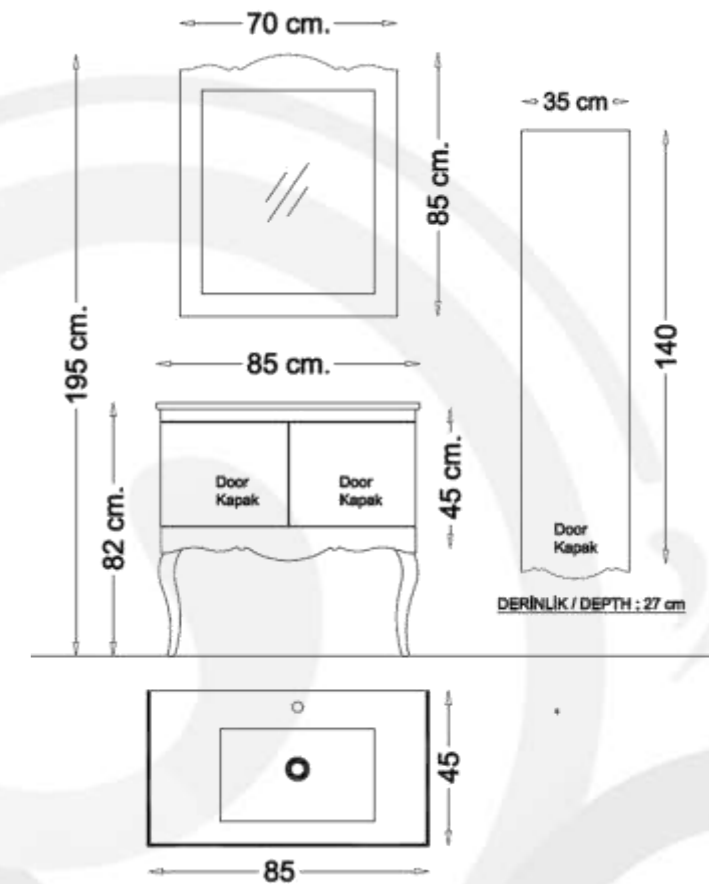

1. Basin Unit:
   Bathroom Vanity floor Standing
   Basin Unit 85 cm x 82 cm
2. Side Cabinet:
   Wall Hung Tall Cabinet 35 cm x 140cm
3. Basin:
   Vanity Ceramic basin 45 cm x 85 cm
4. Mirror:
   Mirror 70 cm x 85 cm
5. Body, Drawers and Doors feature:
   White Melamine MDF
   Soft Close for Drawers and Doors