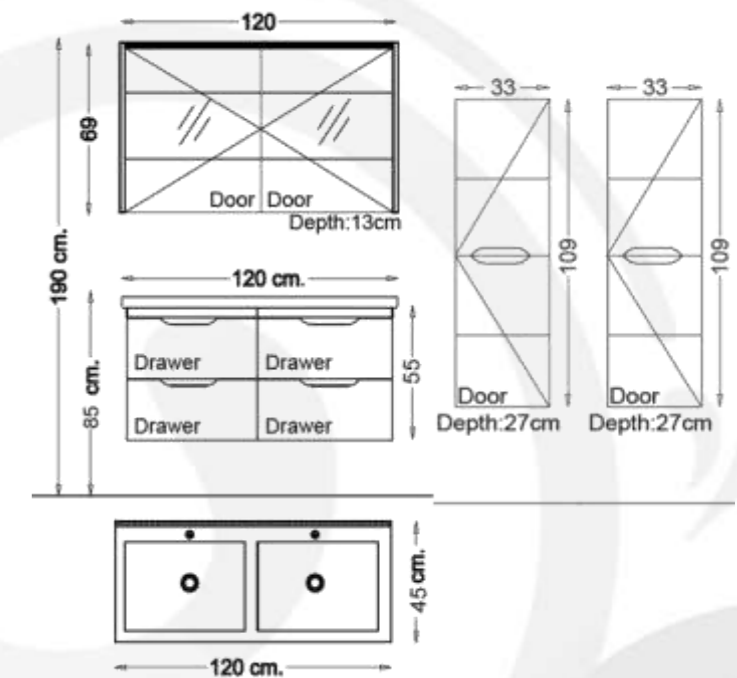

KANVAS ULTRA 120

KANVAS ULTRA Bathroom furniture Set 80 cm SP407

Basin Unit:
Bathroom Vanity Wall Hung Basin
Unit 120 cm x 55 cm

Side Cabinet:
Double Wall Hung Tall Boy Unit
33 cm x 109 cm

Basin:
Double Ceramic Washbasin
120 cm x 46 cm

Mirror:
Mirror with LED Backlighting
120 cm x 69 cm

Body, Drawers and Doors feature:
White Melamine MDF
Soft Close for Drawers and Doors

- Basin Unit:
Bathroom Vanity Wall Hung Basin
Unit 100 cm x 55 cm
- Side Cabinet:
Wall Hung Tall Boy Unit 33cmx109 cm
- Basin:
Ceramic Washbasin 100 cm x 45 cm
- Mirror:
Top Cabinet Mirror 100 cm x 67 cm
- Body, Drawers and Doors feature:
White Lacquer
Soft Close Doors and Drawers