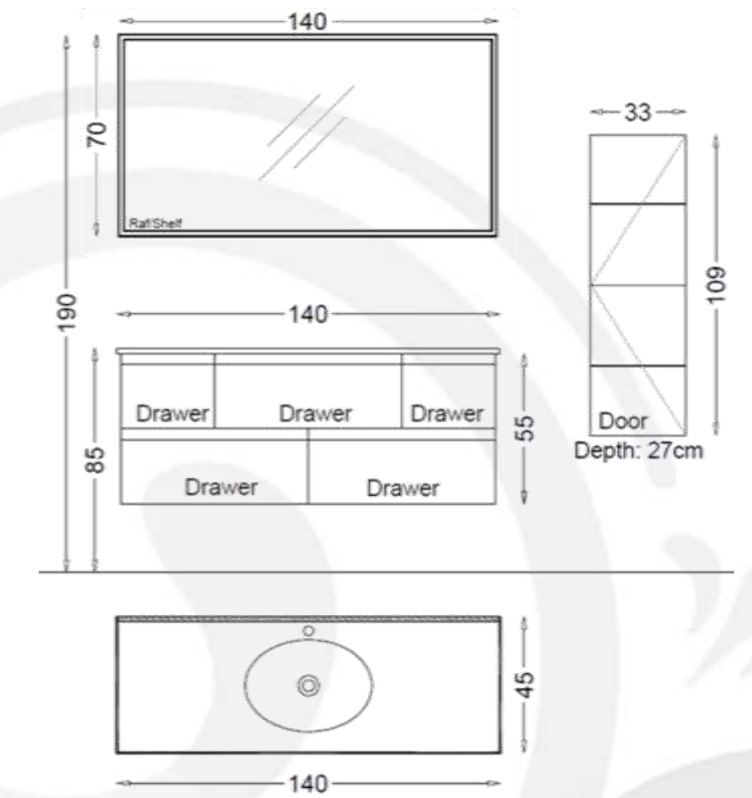

IRIS 140

IRIS Bathroom Furniture Set 140 cm SP531

Basin Unit:

Bathroom Vanity Wall Hung Basin
Unit 140 cm x 55 cm

Side Cabinet:

Wall Hung Tall Boy Unit 33 cmx109cm

Basin:

Ceramic Washbasin 140 cm x 50 cm

Mirror:

Top Mirror Cabinet 140 cm x 70 cm

Body, Drawers and Doors feature:
Anthracite Lacquer
Soft Close for Drawers and Doors

- Basin Unit:
Bathroom Vanity Wall Hung Basin
Unit 140 cm x 55 cm
- Side Cabinet:
Wall Hung Tall Boy Unit 33 cmx109cm
- Basin:
Ceramic Washbasin 140 cm x 50 cm
- Mirror:
Mirror 70 cm x 140 cm
- Body, Drawers and Doors feature:
Doors :White Lacquer
Body : Nut Melamine MDF
Soft Close for Drawers and Doors

- Basin Unit:
Bathroom Vanity Wall Hung Basin
Unit 120 cm x 55 cm
- Side Cabinet:
Wall Hung Tall Boy Unit 33 cmx109cm
- Basin:
Ceramic Washbasin 120 cm x 45 cm
- Mirror:
Mirror 120 cm x 69 cm
- Body, Drawers and Doors feature:
Doors :White Lacquer
Body : Blanco Melamine MDF
Soft Close for Drawers and Doors