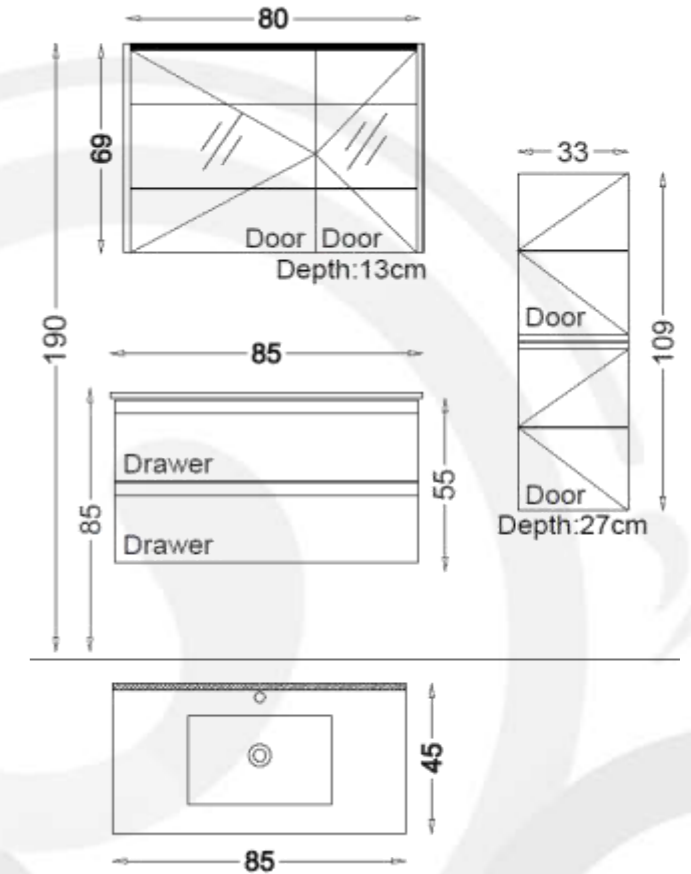

VERSAY 120

VERSAY Bathroom furniture Set 120 cm SP479

- Basin Unit:
Bathroom Vanity floor Standing
Basin Unit 120 cm x 85 cm
- Side Cabinet:
Wall Mounted Tall cabinet
35 cm x 103 cm
- Basin:
Painted Glass basin 85 cm x 45 cm
- Mirror:
Mirror Cabinet 80 cm x 69 cm
- Body, Drawers and Doors feature:
Cream Acrylic Lacquer
Soft Close for Drawers and Doors

KARNAVAL 160

KARNAVAL Bathroom furniture Set 160 cm SP495

Basin Unit:

Bathroom Vanity floor Standing
Basin Unit 160 cm x 87 cm

Side Cabinet:

Wall Hung Tall Boy Unit 35cmx110 cm
Wall Hung Top Cabinet 30cm x 90 cm

Basin:

Ceramic Washbasin 160 cm x 45 cm

Mirror:

Top Cabinet Mirror 60 cm x 90 cm

Body, Drawers and Doors feature:

Yellow Acrylic Lacquer

Soft Close Doors and Drawers

- Basin Unit:
Bathroom Vanity Wall Hung Basin
Unit 85 cm x 55 cm
- Side Cabinet:
Wall Hung Tall Boy Unit 33cmx109cm
- Basin:
Ceramic Washbasin 85 cm x 45 cm
- Mirror:
Top Mirror Cabinet 80 cm x 69 cm
Body, Drawers and Doors feature:
White Acrylic Lacquer
Soft Close for Drawers and Doors

- Basin Unit:
Bathroom Vanity Wall Hung Basin
Unit 120 cm x 55 cm
- Side Cabinet:
Wall Hung Tall Boy Unit 33cmx109cm
- Basin:
Double Ceramic Washbasin
60 cm x 45 cm
- Mirror:
Top Mirror Cabinet 120 cm x 69 cm
Body, Drawers and Doors feature:
Anthracite Acrylic Lacquer
Soft Close for Drawers and Doors