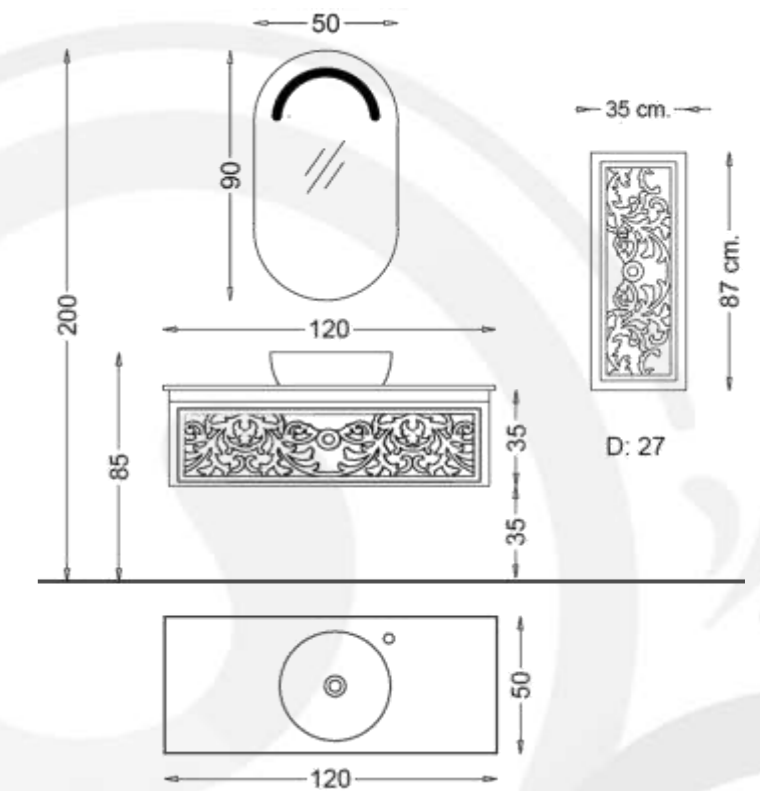

CAROLINA Bathroom furniture Set 140 cm SP564

Basin Unit:
Bathroom Vanity Wall Hung Basin
Unit 140 cm x 85 cm

Side Cabinet:
Wall Mounted Tall Cabinet
110 cm x 35 cm

Basin:
Ceramic basin 45 cm x 60 cm

Mirror:
Top Cabinet Mirror 140 cm x 69 cm

- Basin Unit:
Bathroom Vanity floor Standing
Basin Unit 120 cm x 85 cm
- Side Cabinet:
Wall Hung Tall Boy Unit 33cmx109 cm
- Basin:
Ceramic Washbasin 45 cm x 60 cm
- Mirror:
Tope Cabinet Mirror 120 cm x 69 cm
- Body, Drawers and Doors feature:
Ceniza Melamine MDF
Soft Close Doors and Drawers

- Basin Unit:
Bathroom Vanity floor Standing
Basin Unit 100 cm x 85 cm
- Side Cabinet:
Wall Hung Tall Boy Unit 33cmx109 cm
- Basin:
Ceramic Washbasin 45 cm x 60 cm
- Mirror:
Mirror with LED backlighting
100 cm x 70 cm
- Body, Drawers and Doors feature:
Blanco Melamine MDF
Soft Close Doors and Drawers

ALCATRAZ 120

ALCATRAZ Bathroom furniture Set 120 cm SP472

- Basin Unit:
Bathroom Vanity Wall Hung Basin
Unit 120 cm x 85 cm
- Side Cabinet:
Wall Hung Side Top Cabinet
87 cm x 35 cm
- Basin:
Countertop Ceramic Washbasin 45 Ø
- Mirror:
Mirror with LED backlighting
50 cm x 90 cm
- Body, Drawers and Doors feature:
Matt White Acrylic Lacquer
Soft Close for Drawers and Doors