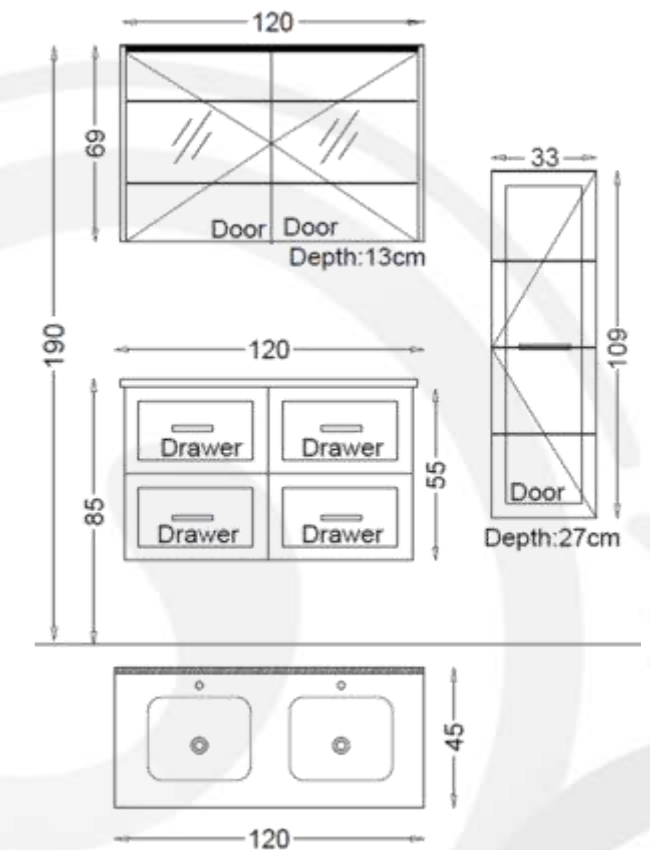

SAVONA 120

SAVONA Bathroom furniture Set 120 cm SP561

- Basin Unit:
  Bathroom Vanity Wall Mounted
  Basin Unit 120 cm x 55 cm
- Side Cabinet:
  Wall Hung Tall Boy Unit 33cmx109 cm
- Basin:
  Double Ceramic Washbasin
  60 cm x 45 cm
- Mirror:
  Top Cabinet Mirror 120 cm x 69 cm
- Body, Drawers and Doors feature:
  Anthracite Lacquer
  Soft Close Doors and Drawers