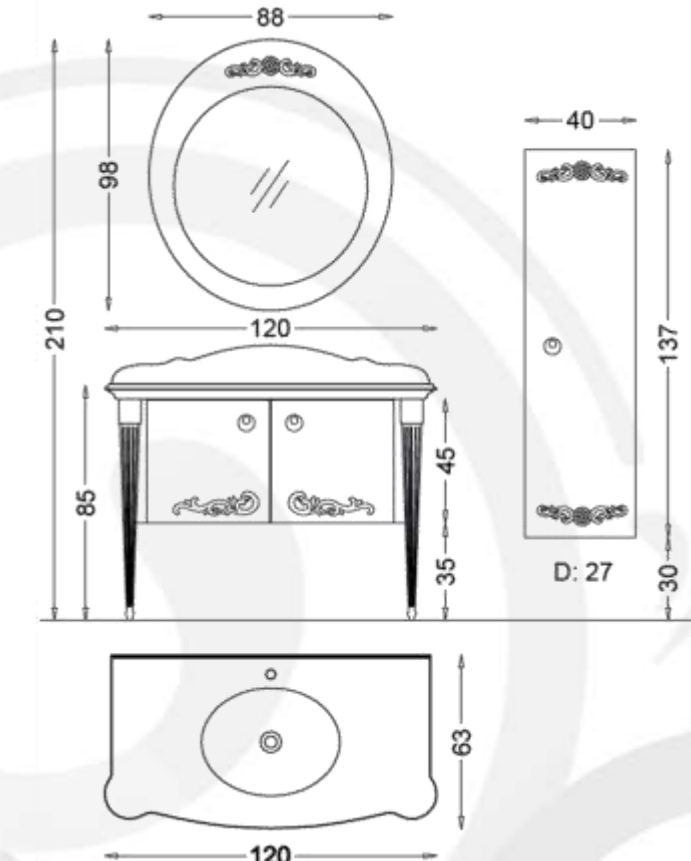

VERSAY 120

VERSAY Bathroom furniture Set 120 cm SP479

- Basin Unit:
Bathroom Vanity floor Standing
Basin Unit 120 cm x 85 cm
- Side Cabinet:
Wall Mounted Tall cabinet
35 cm x 103 cm
- Basin:
Painted Glass basin 85 cm x 45 cm
- Mirror:
Mirror Cabinet 80 cm x 69 cm
- Body, Drawers and Doors feature:
Cream Acrylic Lacquer
Soft Close for Drawers and Doors

Mirror:
Decorative Mirror 90 cm x 90 cm
Body, Drawers and Doors feature:
Matt Brown Lacquer
Soft Close for Drawers and Doors

CAROLINA 160

CAROLINA Bathroom furniture Set 120 cm SP566

Basin Unit:
Bathroom Vanity Wall Hung Basin
Unit 160 cm x 85 cm

CAROLINA Bathroom furniture Set 140 cm SP564

Basin Unit:
Bathroom Vanity Wall Hung Basin
Unit 140 cm x 85 cm

Side Cabinet:
Wall Mounted Tall Cabinet
110 cm x 35 cm

Basin:
Ceramic basin 45 cm x 60 cm

Mirror:
Top Cabinet Mirror 140 cm x 69 cm

ALISA 85

ALISA Bathroom furniture Set 85 cm SP514

Basin Unit:
Bathroom Vanity Floor Standing
Basin Unit 85 cm x 82 cm

Side Cabinet:
Wall Hung Side Top Cabinet
35 cm x 140 cm

Basin:
Ceramic Washbasin 45 cm x 85 cm