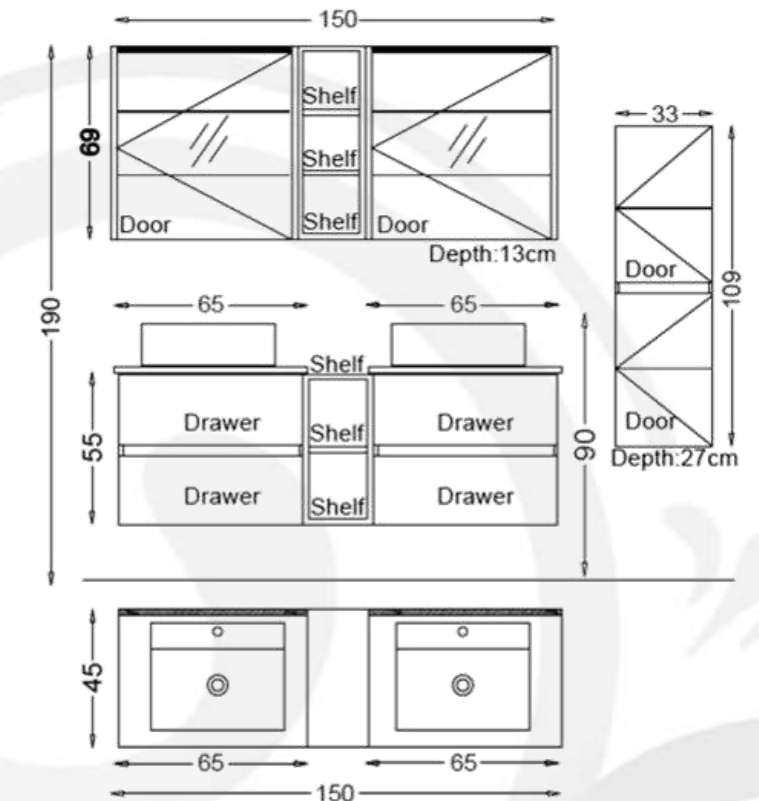

- Basin Unit:
  Bathroom Vanity Wall Mounted
  Basin Unit 150 cm x 55 cm
- Side Cabinet:
  Wall Hung Tall Boy Unit 33cmx109 cm
- Basin:
  Double Ceramic Washbasin
  60 cm x 45 cm
- Mirror:
  Top Mirror Cabinet 150 cm x 69 cm
  Body, Drawers and Doors feature:
  Modern Oxide 3D Acrylic
  Soft Close for Drawers and Doors