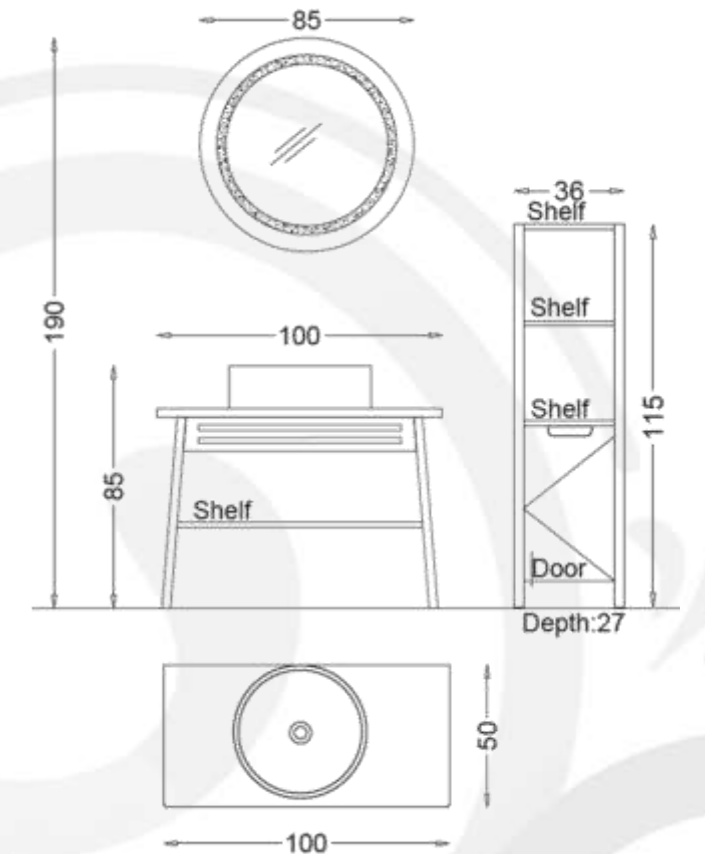

Basin Unit:
Bathroom Vanity floor Standing
Basin Unit 100 cm x 85 cm

Side Unit :
Bathroom Shelving Storage Unit
36 cmx 115 cm

Basin:
Ceramic Washbasin 50 cm Ø

Mirror:
Mirror with LED backlighting 85cm Ø

Body, Drawers and Doors feature:

Body : White Lacquer
Legs : Nut Melamine MDF
Soft Close Doors