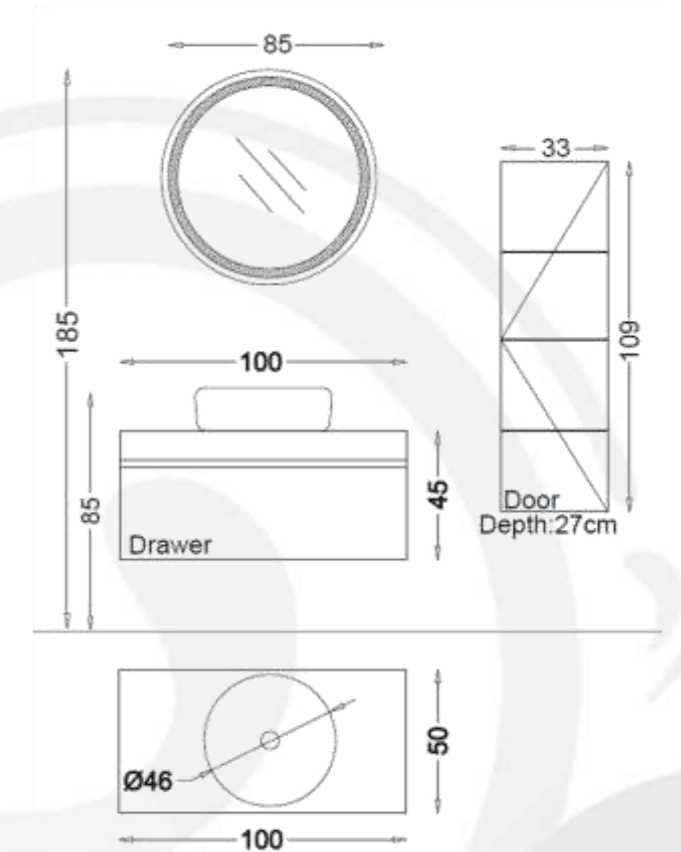

Basin Unit:

Bathroom Vanity Wall Mounted
Basin Unit 100 cm x 45 cm

Side Cabinet:

Wall Hung Tall Boy Unit 35cmx109 cm

Basin:

Ceramic Washbasin 46 cm Ø

Mirror:

Mirror with LED backlighting 85 Ø

Body, Drawers and Doors feature:

Doors : White Acrylic Lacquer

Body : Blanco Melamine MDF

Soft Close Doors and Drawers