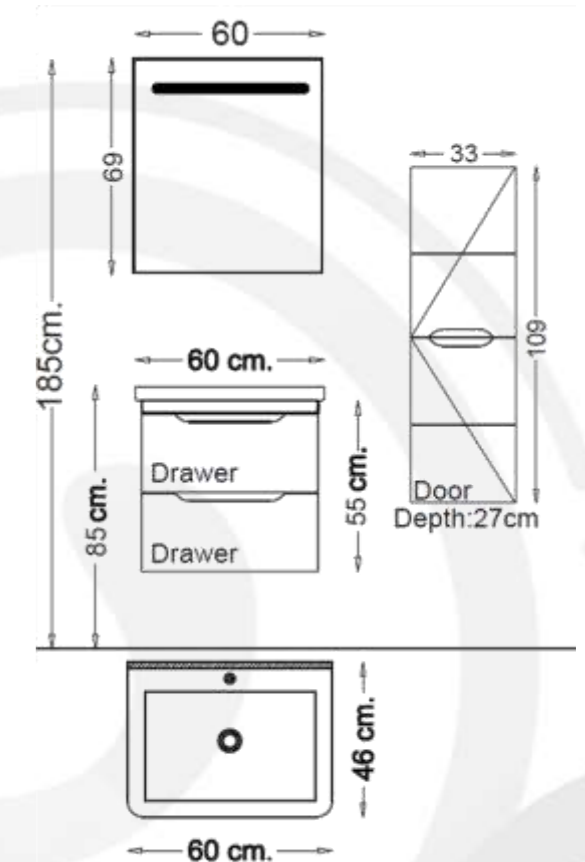

Basin Unit:

Bathroom Vanity Wall Mounted
Basin Unit 80 cm x 55 cm

Side Cabinet:

Wall Hung Tall Boy Unit 35 cm x 110 cm

Basin:

Ceramic Washbasin 80 cm x 50 cm

Mirror:

Top Mirror Cabinet 80 cm x 69 cm

KANVAS 80

KANVAS Bathroom furniture Set 80 cm SP404

- Basin Unit:
Bathroom Vanity Wall Hung Basin Unit 80 cm x 55 cm
- Side Cabinet:
Wall Hung Tall Boy Unit 33cmx109 cm
- Basin:
Ceramic Washbasin 80 cm x 46 cm
- Mirror:
Top Mirror Cabinet 80 cm x 69 cm
- Body, Drawers and Doors feature:
Anthracite Melamine MDF
Soft Close for Drawers and Doors

KANVAS 60

KANVAS Bathroom furniture Set 60 cm SP403

Basin Unit:

Bathroom Vanity Wall Hung Basin
Unit 60 cm x 55 cm

Side Cabinet:

Wall Hung Tall Boy Unit 33cmx109 cm

Basin:

Ceramic Washbasin 60 cm x 45 cm

Mirror:

Mirror with LED Backlighting
60 cm x 69 cm

Body, Drawers and Doors Feature:

White Melamine MDF

Soft Close for Drawers and Doors

KANVAS 105

KANVAS Bathroom furniture Set 105 cm SP406

Basin Unit: