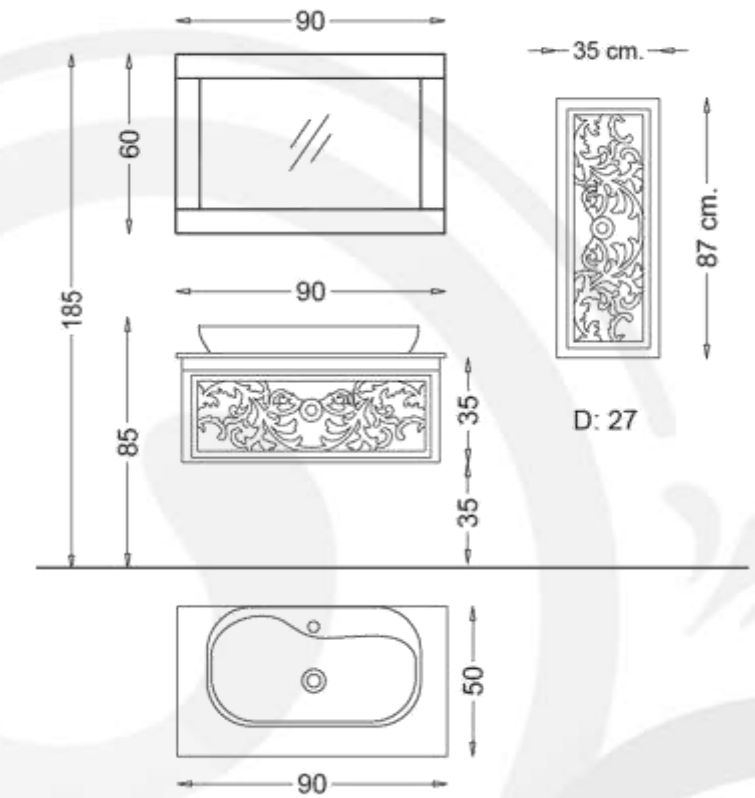

CAROLINA Bathroom furniture Set 140 cm SP564

Basin Unit:
Bathroom Vanity Wall Hung Basin
Unit 140 cm x 85 cm

Side Cabinet:
Wall Mounted Tall Cabinet
110 cm x 35 cm

Basin:
Ceramic basin 45 cm x 60 cm

Mirror:
Top Cabinet Mirror 140 cm x 69 cm

- Basin Unit:
Bathroom Vanity floor Standing
Basin Unit 100 cm x 85 cm
- Side Cabinet:
Wall Hung Tall Boy Unit 33cmx109 cm
- Basin:
Ceramic Washbasin 45 cm x 60 cm
- Mirror:
Mirror with LED backlighting
100 cm x 70 cm
- Body, Drawers and Doors feature:
Blanco Melamine MDF
Soft Close Doors and Drawers

ALCATRAZ 120

ALCATRAZ Bathroom furniture Set 120 cm SP472

- Basin Unit:
Bathroom Vanity Wall Hung Basin
Unit 120 cm x 85 cm
- Side Cabinet:
Wall Hung Side Top Cabinet
87 cm x 35 cm
- Basin:
Countertop Ceramic Washbasin 45 Ø
- Mirror:
Mirror with LED backlighting
50 cm x 90 cm
- Body, Drawers and Doors feature:
Matt White Acrylic Lacquer
Soft Close for Drawers and Doors

ALCATRAZ 90

ALCATRAZ Bathroom furniture Set 90 cm SP471

- Basin Unit:
Bathroom Vanity Wall Hung Basin
Unit 70 cm x 90 cm
- Side Cabinet:
Wall Hung Side Top Cabinet
35 cm x 87 cm
- Basin:
Countertop Ceramic Washbasin
50 cm x 90 cm
- Mirror:
Top Mirror Cabinet 60 cm x 90 cm
- Body, Drawers and Doors feature:
White Acrylic Lacquer
Soft Close for Drawers and Doors