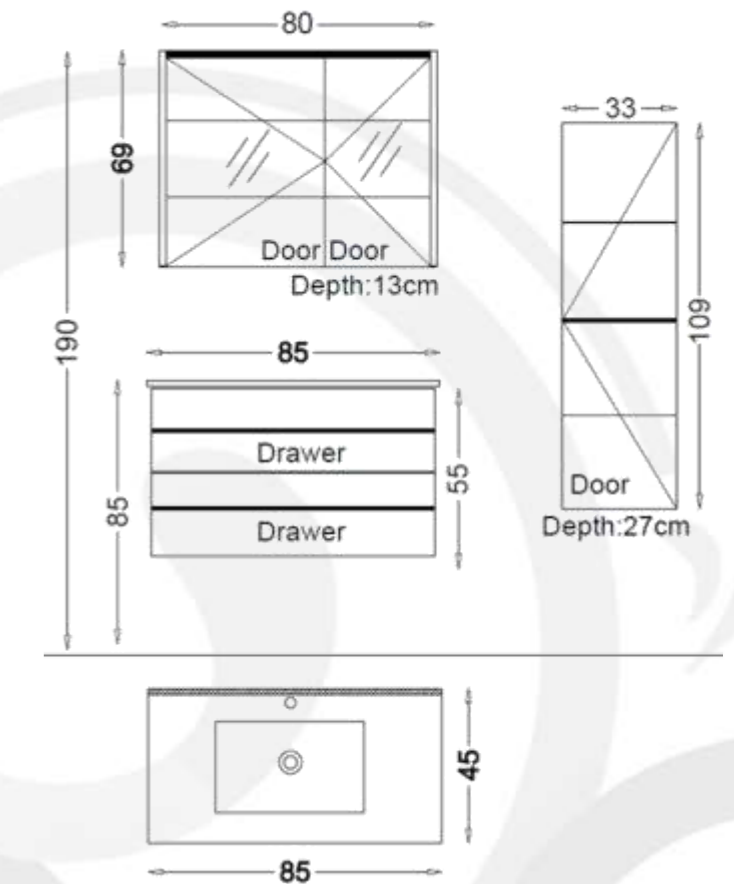

RUSTIC 85

RUSTIC Bathroom furniture Set 100 cm SP555

Basin Unit:

Bathroom Vanity Wall Mounted
Basin Unit 85 cm x 55 cm

Side Cabinet:

Wall Hung Tall Boy Unit 33cmx109 cm

Basin:

Ceramic Washbasin 85 cm x 45 cm

Mirror:

Top Cabinet Mirror 80 cm x 69 cm

Body, Drawers and Doors feature:

White Acrylic Lacquer

Soft Close Doors and Drawers