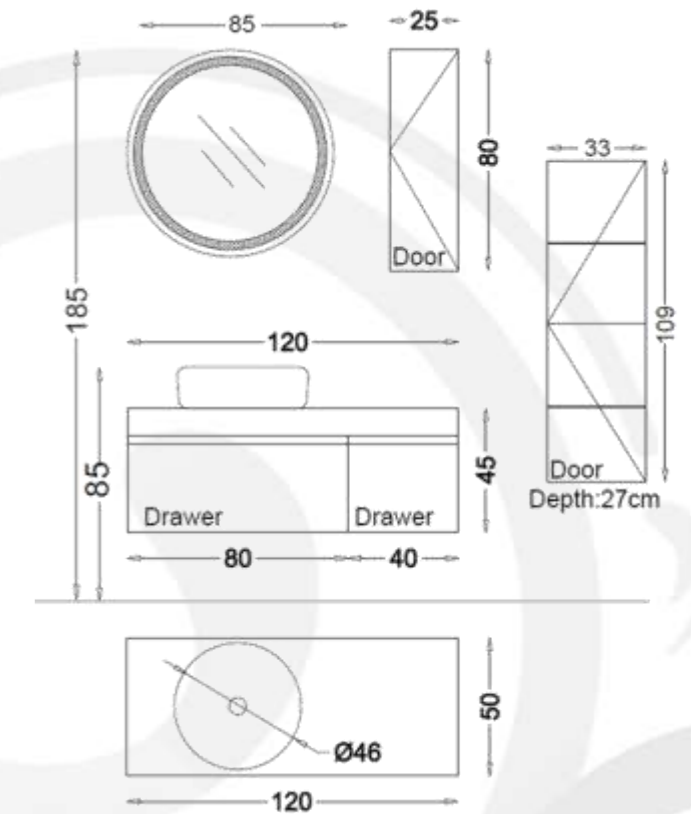

Ceramic Washbasin 46 cm Ø

Mirror:

Mirror with LED backlighting 85 Ø

Body, Drawers and Doors feature:

Doors : White Acrylic Lacquer

Body : Blanco Melamine MDF

Soft Close Doors and Drawers

Basin Unit: