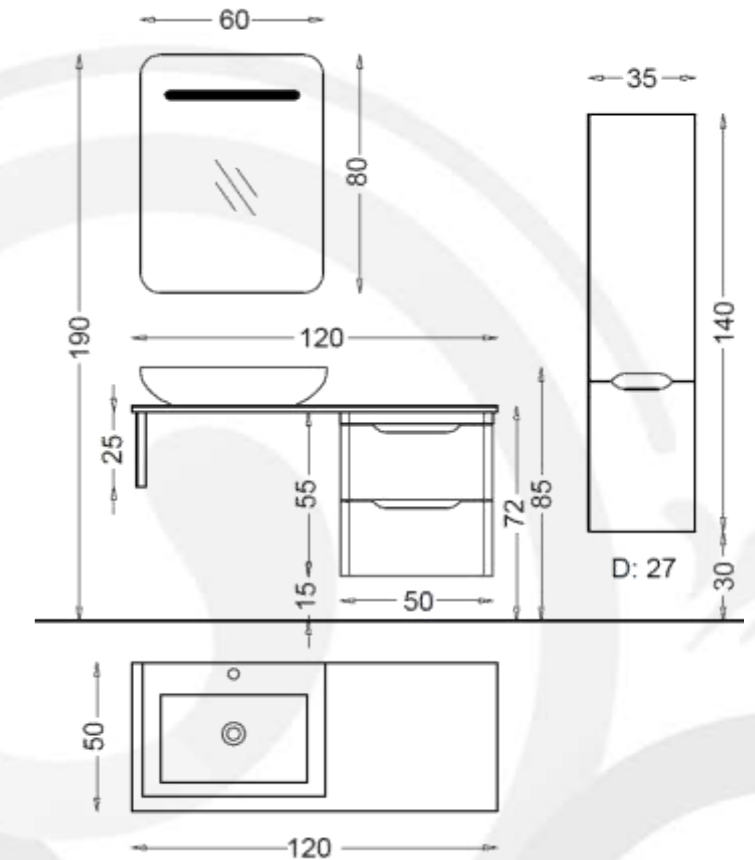

CHIAVENNA 120

CHIAVENNA Bathroom furniture Set 120 cm SP410

Basin Unit:
Bathroom Vanity Wall Mounted
Basin Unit 120 cm x 85 cm

Side Cabinet:
Wall Mounted Tall cabinet
140 cm x 27 cm

Basin:
Ceramic Basin 65 cm x 50 cm

Mirror:
Double Mirror 60 cm x 80 cm

Body, Drawers and Doors feature:
Anthracite Lacquer
Soft Close for Drawers and Doors