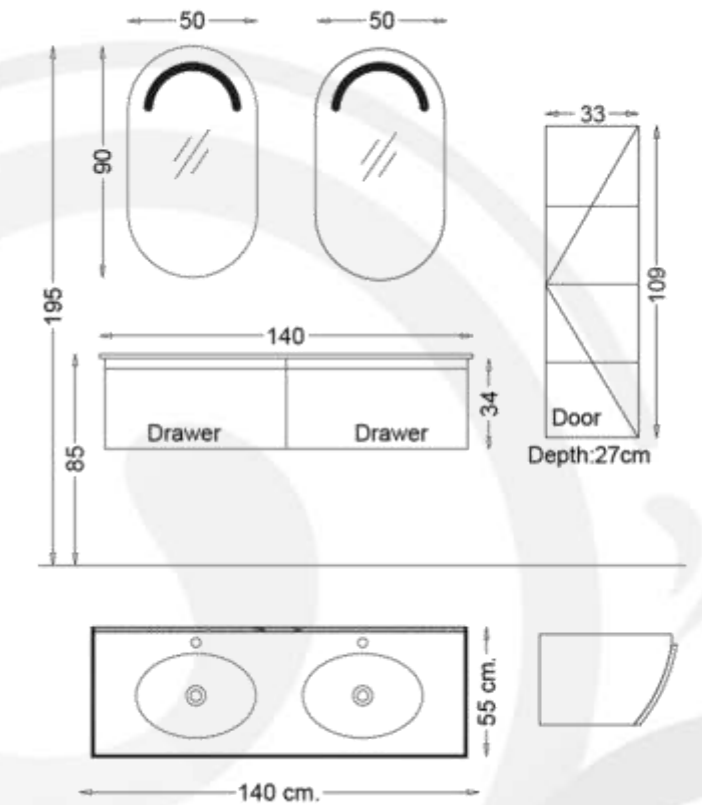

VERSAY 120

VERSAY Bathroom furniture Set 120 cm SP479

- Basin Unit:
Bathroom Vanity floor Standing
Basin Unit 120 cm x 85 cm
- Side Cabinet:
Wall Mounted Tall cabinet
35 cm x 103 cm
- Basin:
Painted Glass basin 85 cm x 45 cm
- Mirror:
Mirror Cabinet 80 cm x 69 cm
- Body, Drawers and Doors feature:
Cream Acrylic Lacquer
Soft Close for Drawers and Doors

CAROLINA Bathroom furniture Set 140 cm SP564

Basin Unit:
Bathroom Vanity Wall Hung Basin
Unit 140 cm x 85 cm

Side Cabinet:
Wall Mounted Tall Cabinet
110 cm x 35 cm

Basin:
Ceramic basin 45 cm x 60 cm

Mirror:
Top Cabinet Mirror 140 cm x 69 cm

BAMBO 140

BAMBO Bathroom furniture Set 140 cm SP421

Basin Unit:
Bathroom Vanity Wall Hung Basin
Unit 140 cm x 34 cm

Side Cabinet:
Wall Hung Side Top Cabinet
33 cm x 109 cm

Basin:
Double Dark Grey Tempered Glass
basin 140 cm x 55 cm

Mirror:
Double Mirror with LED Backlighting
90 cm x 50 cm

Body, Drawers and Doors feature:
Grey Acrylic Lacquer
Soft Close for Drawers and Doors

- Basin Unit:
Bathroom Vanity Wall Hung Basin
Unit 100 cm x 82 cm
- Side Cabinet:
Wall Mounted Top Cabinet
35cmx110cm
- Basin:
Ceramic Washbasin 45 cm x 100 cm
- Mirror:
Mirror with LED Backlighting
75 cm x 75 cm
- Body, Drawers and Doors feature:
Grey Acrylic Lacquer
Soft Close for Drawers and Doors