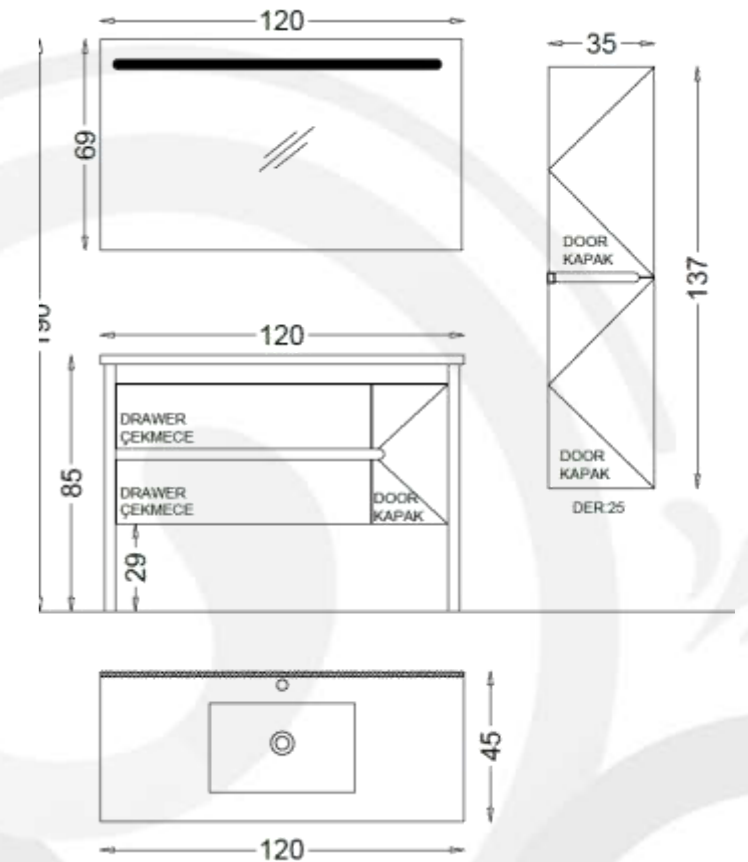

ALISA 85

ALISA Bathroom furniture Set 85 cm SP514

Basin Unit:
Bathroom Vanity Floor Standing
Basin Unit 85 cm x 82 cm

Side Cabinet:
Wall Hung Side Top Cabinet
35 cm x 140 cm

Basin:
Ceramic Washbasin 45 cm x 85 cm

Side Cabinet:

- CLAREEN Wall Hung Tall Boy Units
35 cm x 103 cm
- CLAREEN Wall Hung Top Cabinet
25 cm x 60 cm

Basin:

Ceramic Washbasin 48 Ø cm

Mirror:

Mirror with LED Backlighting 75 Ø
cm with Shelf

Body, Drawers and Doors feature:

Mirror:

Mirror with LED Backlighting
120 cm x 69 cm

Body, Drawers and Doors Feature:

Body : Ceniza Melamine MDF,

Doors : White Lacquer

Soft Close for Drawers and Doors

- Basin Unit:
Bathroom Vanity floor Standing
Basin Unit 100 cm x 85 cm
- Side Cabinet:
Wall Hung Tall Boy Unit 35cmx137cm
- Basin:
Ceramic Washbasin 100 cm x 45 cm
- Mirror:
Top Mirror Cabinet 100 cm x 69 cm
- Body, Drawers and Doors feature:
Body : Ceniza Melamine MDF
Doors : Beige Lacquer
Soft Close for Drawers and Doors