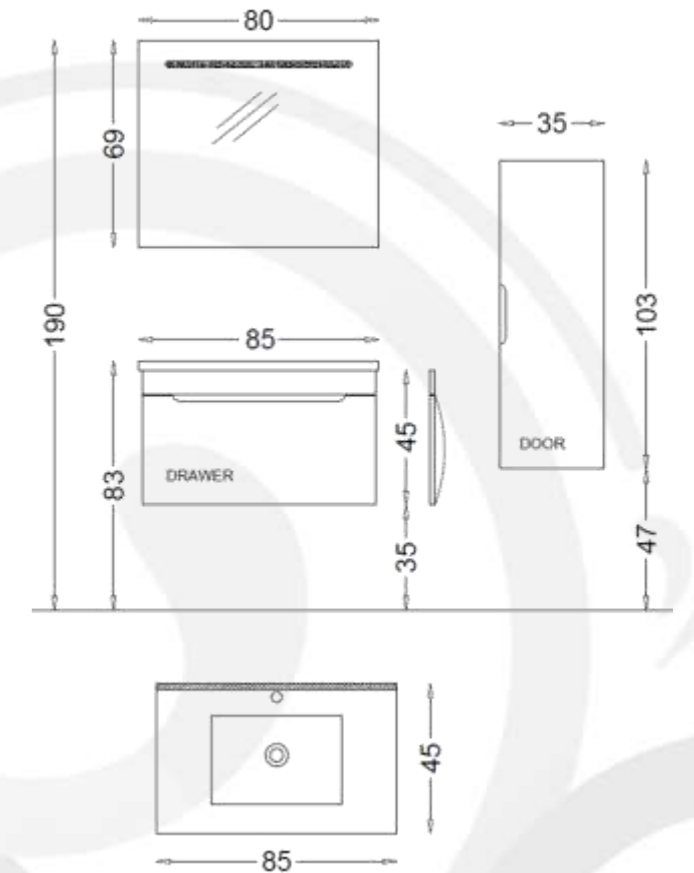

Mirror:
Double Mirror 60 cm x 60 cm
Body, Drawers and Doors feature:
White Melamine MDF
Soft Close Doors and Drawers

HAZAR 85

HAZAR Bathroom furniture Set 85 cm SP489

- Basin Unit:
Wall Mounted Bathroom Vanity
85 cm x 46 cm
- Side Cabinet:
Wall Hung Tall Boy Unit 33cmx109cm
- Basin:
Ceramic Washbasin 85 cm x 45 cm
- Mirror:
Top Mirror Cabinet 80 cm x 69 cm
- Body, Drawers and Doors feature:
Body : White Melamine MDF
Doors : White Acrylic Lacquer