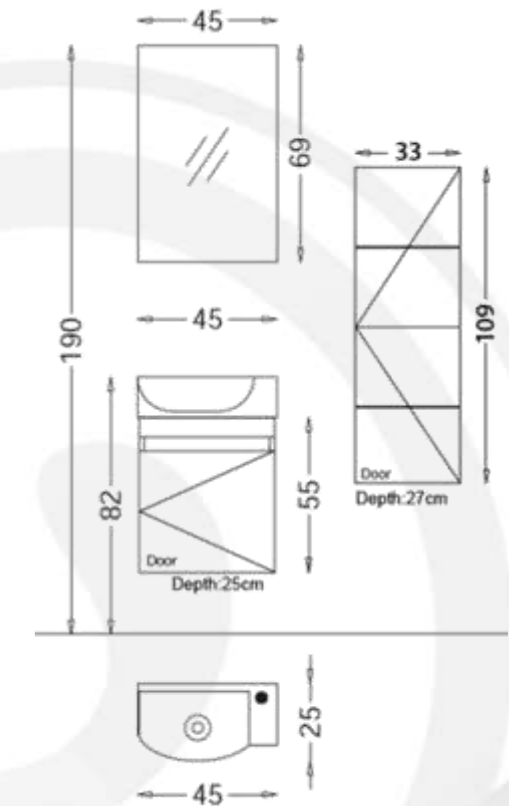

LEGNO 55

LEGNO Bathroom furniture Set 55 cm SP414

Basin Unit:
Bathroom Vanity Wall Hung Basin
Unit 55 cm x 55 cm

Side Cabinet:
Wall Mounted Tall cabinet
109 cm x 33 cm

Basin:
Ceramic Basin 55 cm x 32 cm

Mirror:
Mirror 55 cm x 69 cm

Basin:
Ceramic Basin 45 cm x 25 cm

Mirror:
Mirror 45 cm x 69 cm

Body, Drawers and Doors Feature:
White Melamine MDF

SOPHIA
GROUP

Headquarters: Altıntepe Mah, İstasyon Yolu Sk, No: 3/1

Maltepe/İstanbul - Türkiye