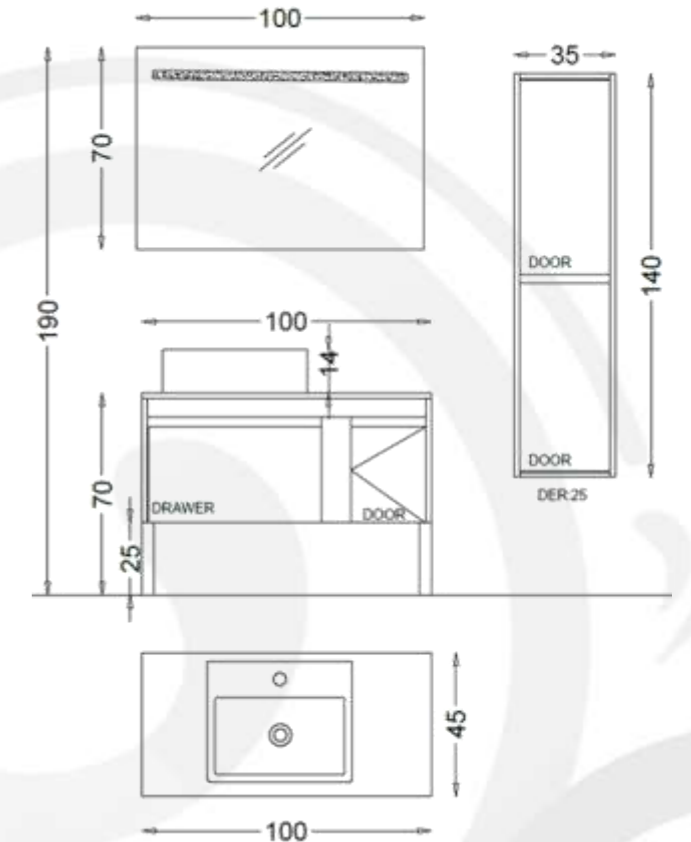

CAROLINA Bathroom furniture Set 140 cm SP564

Basin Unit:
Bathroom Vanity Wall Hung Basin
Unit 140 cm x 85 cm

Side Cabinet:
Wall Mounted Tall Cabinet
110 cm x 35 cm

Basin:
Ceramic basin 45 cm x 60 cm

Mirror:
Top Cabinet Mirror 140 cm x 69 cm

- Basin Unit:
Bathroom Vanity Wall Hung Basin
Unit 120 cm x 55 cm
- Side Cabinet:
Wall Hung Tall Boy Unit 33cmx109cm
- Basin:
Double Ceramic Washbasin
60 cm x 45 cm
- Mirror:
Top Mirror Cabinet 120 cm x 69 cm
Body, Drawers and Doors feature:
Anthracite Acrylic Lacquer
Soft Close for Drawers and Doors

- Basin Unit:
Bathroom Vanity floor Standing
Basin Unit 120 cm x 85 cm
- Side Cabinet:
Wall Hung Tall Boy Unit 33cmx109 cm
- Basin:
Ceramic Washbasin 45 cm x 60 cm
- Mirror:
Tope Cabinet Mirror 120 cm x 69 cm
- Body, Drawers and Doors feature:
Ceniza Melamine MDF
Soft Close Doors and Drawers

- Basin Unit:
Bathroom Vanity floor Standing
Basin Unit 100 cm x 85 cm
- Side Cabinet:
Wall Hung Tall Boy Unit 33cmx109 cm
- Basin:
Ceramic Washbasin 45 cm x 60 cm
- Mirror:
Mirror with LED backlighting
100 cm x 70 cm
- Body, Drawers and Doors feature:
Blanco Melamine MDF
Soft Close Doors and Drawers