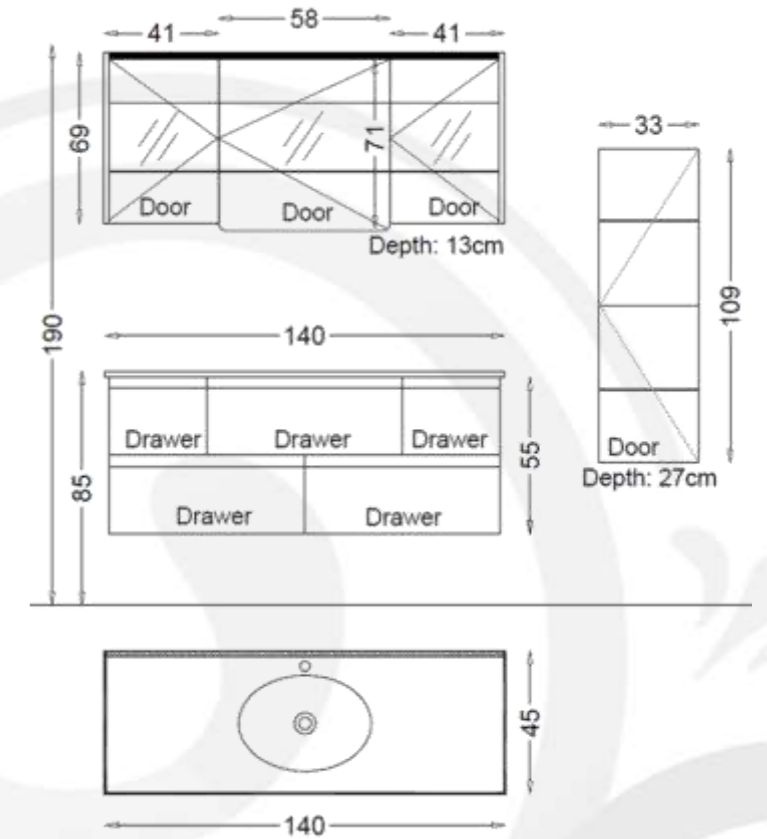

Side Cabinet:

- CLAREEN Wall Hung Tall Boy Units
35 cm x 103 cm
- CLAREEN Wall Hung Top Cabinet
25 cm x 60 cm

Basin:

Ceramic Washbasin 48 Ø cm

Mirror:

Mirror with LED Backlighting 75 Ø
cm with Shelf

Body, Drawers and Doors feature:

Mirror:

Mirror with LED Backlighting
120 cm x 69 cm

Body, Drawers and Doors Feature:

Body : Ceniza Melamine MDF,

Doors : White Lacquer

Soft Close for Drawers and Doors

- Basin Unit:
Bathroom Vanity floor Standing
Basin Unit 100 cm x 85 cm
- Side Cabinet:
Wall Hung Tall Boy Unit 35cmx137cm
- Basin:
Ceramic Washbasin 100 cm x 45 cm
- Mirror:
Top Mirror Cabinet 100 cm x 69 cm
- Body, Drawers and Doors feature:
Body : Ceniza Melamine MDF
Doors : Beige Lacquer
Soft Close for Drawers and Doors

IRIS 140

IRIS Bathroom Furniture Set 140 cm SP531

Basin Unit:

Bathroom Vanity Wall Hung Basin
Unit 140 cm x 55 cm

Side Cabinet:

Wall Hung Tall Boy Unit 33 cmx109cm

Basin:

Ceramic Washbasin 140 cm x 50 cm

Mirror:

Top Mirror Cabinet 140 cm x 70 cm

Body, Drawers and Doors feature:
Anthracite Lacquer
Soft Close for Drawers and Doors

- Basin Unit:
Bathroom Vanity Wall Hung Basin
Unit 140 cm x 55 cm
- Side Cabinet:
Wall Hung Tall Boy Unit 33 cmx109cm
- Basin:
Ceramic Washbasin 140 cm x 50 cm
- Mirror:
Mirror 70 cm x 140 cm
- Body, Drawers and Doors feature:
Doors :White Lacquer
Body : Nut Melamine MDF
Soft Close for Drawers and Doors