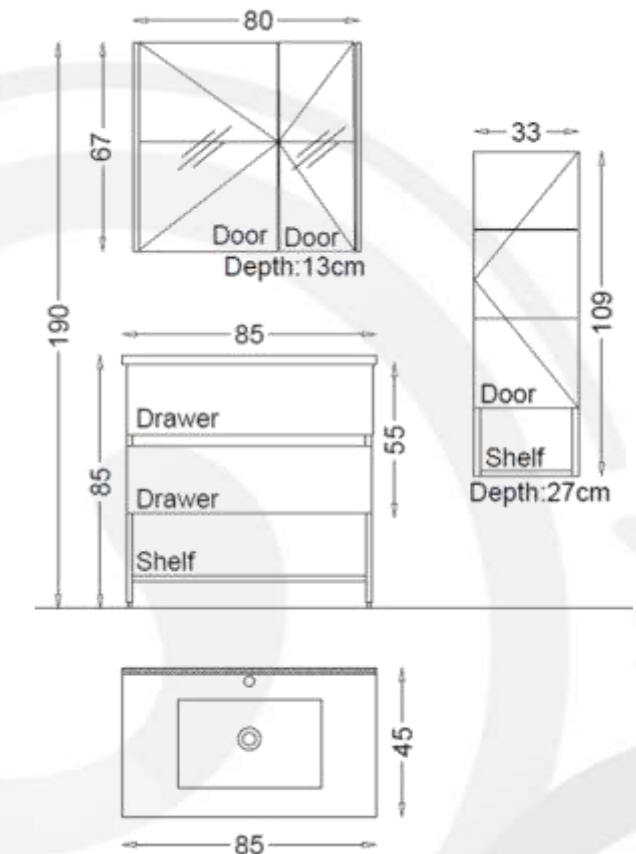

Ceramic Washbasin 120 cm x 45 cm

Mirror:

Mirror with LED Backlighting
120 cm x 69 cm

Body, Drawers and Doors Feature:

Black Lacquer

Soft Close for Drawers and Doors

MIRMANDE 100

MIRMANDE Bathroom furniture Set 100 cm SP401

Mirror:

Top Cabinet Mirror 100 cm x 67 cm

Body, Drawers and Doors feature:

Ceniza Melamine MDF

Soft Close Doors and Drawers

- Basin Unit:
Bathroom Vanity floor Standing
Basin Unit 85 cm x 85 cm
- Side Cabinet:
Wall Hung Tall Boy Unit 33cmx109 cm
- Basin:
Ceramic Washbasin 85 cm x 45 cm
- Mirror:
Top Cabinet Mirror 80 cm x 69 cm
- Body, Drawers and Doors feature:
White Melamine MDF
Soft Close Doors and Drawers