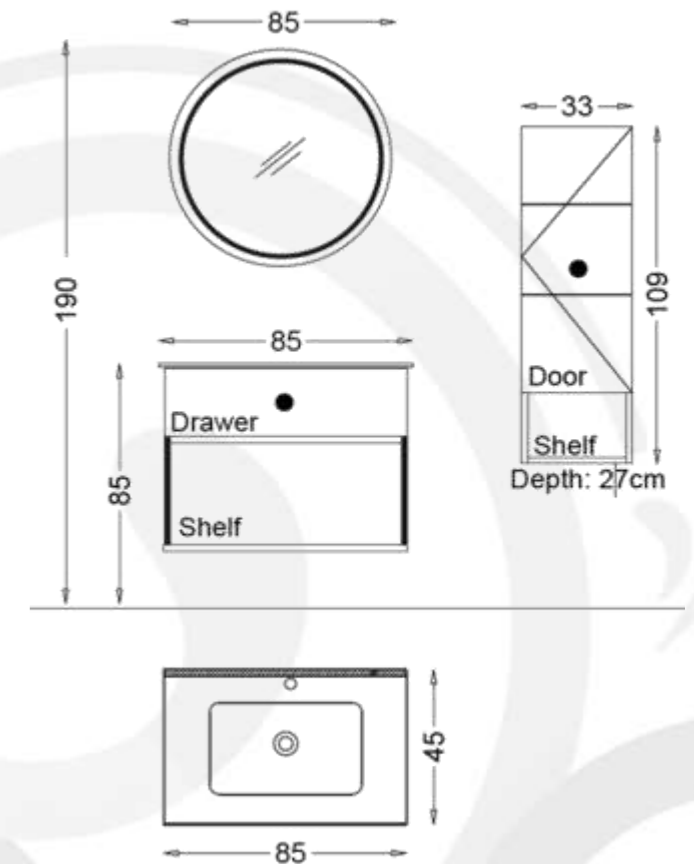

NATILUS 85

NATILUS Bathroom furniture Set 100 cm SPSP427

Basin Unit:

Bathroom Vanity floor Standing

Basin Unit 85 cm x 85 cm

Basin:

Ceramic Washbasin 100 cm x 45 cm

Mirror:

Mirror 60 cm x 90 cm

Body, Drawers and Doors Feature:

White Melamine MDF

Soft Close Doors and Drawers

PALMERA 85

PALMERA Bathroom furniture Set 85 cm SP438

- Basin Unit:
Bathroom Vanity Wall Hung Basin
Unit 85 cm x 85 cm
- Side Cabinet:
Wall Hung Tall Boy Unit 33cmx109 cm
- Basin:
Ceramic Washbasin 45 cm x 85 cm
- Mirror:
Mirror with LED backlighting 85cm Ø
- Body, Drawers and Doors feature:
Natural Melamine MDF
Soft Close Doors and Drawers