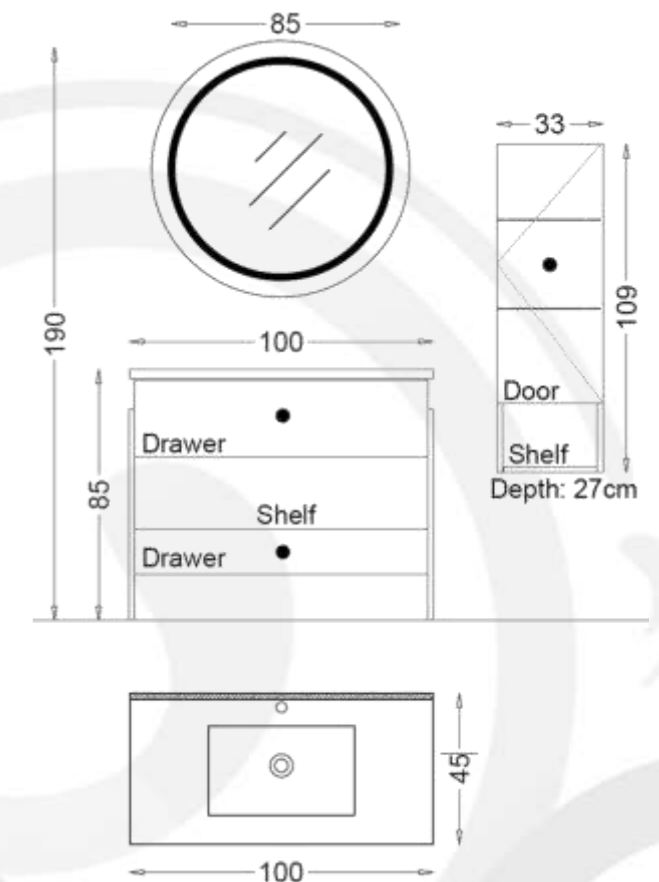

Mirror:

Mirror with LED backlighting 69cm Ø

Body, Drawers and Doors feature:

Natural Melamine MDF

Soft Close Doors and Drawers

SUNSET 100

SUNSET Bathroom furniture Set 100 cm SP462

- Basin Unit:
Bathroom Vanity floor Standing
Basin Unit 100 cm x 85 cm
- Side Cabinet:
Wall Hung Tall Boy Unit 33cmx109 cm
- Basin:
Ceramic Washbasin 45 cm x 65 cm
- Mirror:
Mirror with LED backlighting 69cm Ø
- Body, Drawers and Doors feature:
Natural Melamine MDF
Soft Close Doors and Drawers