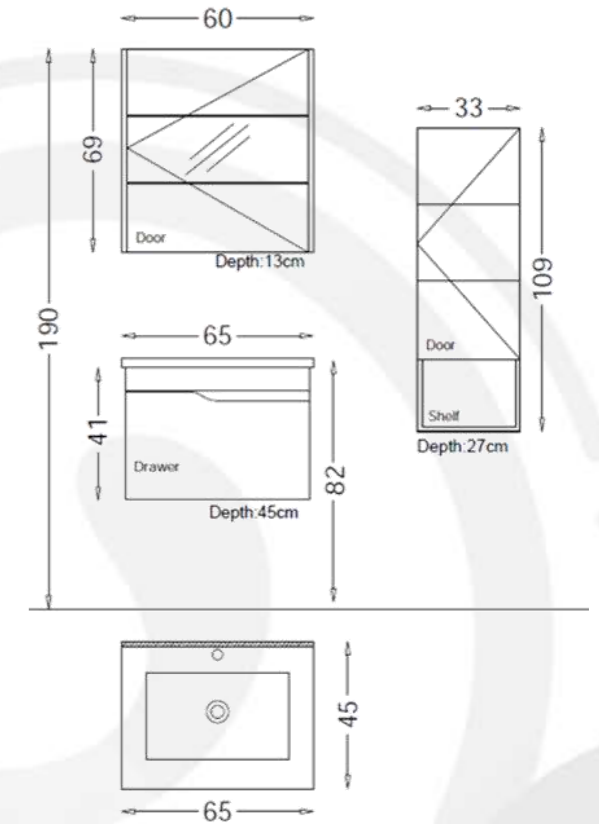

ELEGANCE 65

ELEGANCE Bathroom furniture Set 65 cm SP491

Basin Unit:

Bathroom Vanity Wall Hung Basin Unit 65 cm x 41 cm

Side Cabinet:

Wall Hung Tall Boy Unit 33cmx109cm

Basin:

Ceramic Washbasin 65 cm x 45 cm

Mirror:

Top Mirror Cabinet 60 cm x 69 cm

Body, Drawers and Doors feature:

Ceniza Melamine MDF

Soft Close for Drawers and Doors