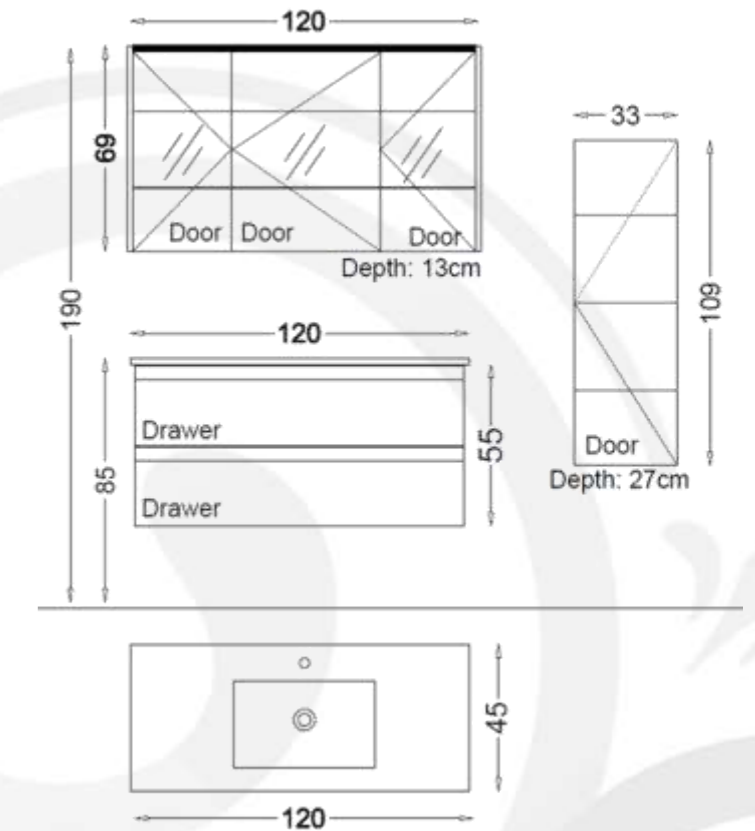

Mirror:

Mirror with LED Backlighting
120 cm x 69 cm

Body, Drawers and Doors Feature:

Body : Ceniza Melamine MDF,

Doors : White Lacquer

Soft Close for Drawers and Doors

- Basin Unit:
Bathroom Vanity floor Standing
Basin Unit 100 cm x 85 cm
- Side Cabinet:
Wall Hung Tall Boy Unit 35cmx137cm
- Basin:
Ceramic Washbasin 100 cm x 45 cm
- Mirror:
Top Mirror Cabinet 100 cm x 69 cm
- Body, Drawers and Doors feature:
Body : Ceniza Melamine MDF
Doors : Beige Lacquer
Soft Close for Drawers and Doors

Mirror:

Top Mirror Cabinet 140 cm x 70 cm

Body, Drawers and Doors feature:
Anthracite Lacquer
Soft Close for Drawers and Doors

- Basin Unit:
Bathroom Vanity Wall Hung Basin
Unit 140 cm x 55 cm
- Side Cabinet:
Wall Hung Tall Boy Unit 33 cmx109cm
- Basin:
Ceramic Washbasin 140 cm x 50 cm
- Mirror:
Mirror 70 cm x 140 cm
- Body, Drawers and Doors feature:
Doors :White Lacquer
Body : Nut Melamine MDF
Soft Close for Drawers and Doors

- Basin Unit:
Bathroom Vanity Wall Hung Basin
Unit 120 cm x 55 cm
- Side Cabinet:
Wall Hung Tall Boy Unit 33 cmx109cm
- Basin:
Ceramic Washbasin 120 cm x 45 cm
- Mirror:
Mirror 120 cm x 69 cm
- Body, Drawers and Doors feature:
Doors :White Lacquer
Body : Blanco Melamine MDF
Soft Close for Drawers and Doors