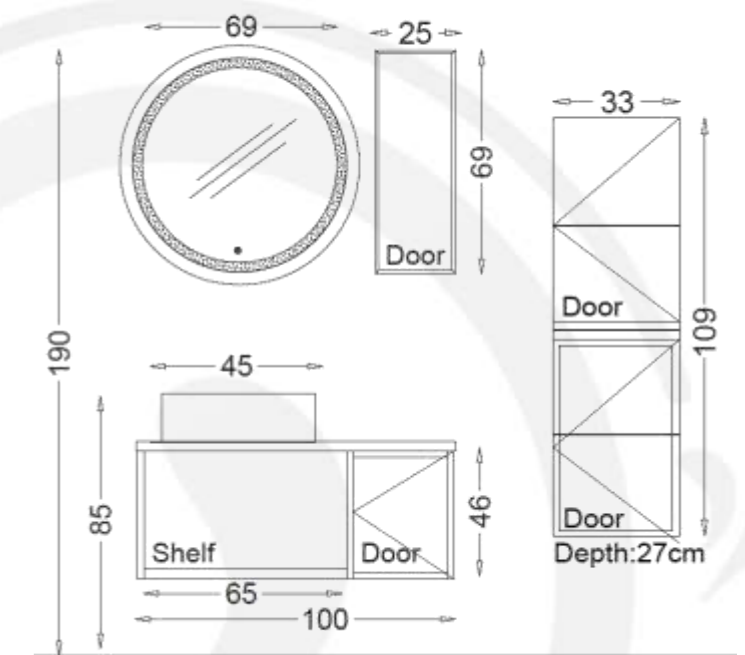

Basin Unit:
Bathroom Vanity Wall Hung Basin
Unit 100 cm x 46 cm

Side Cabinet:
- Wall Mounted Tall cabinet
27 cm x 109 cm
- Wall Hung Top Cabinet
25 cm x 69 cm

Basin:
Black Ceramic basin 45 cm x 45 cm

Mirror:
Mirror with LED backlighting
69 cm x 69 cm

Body, Drawers and Doors feature:
Doors : Static Painting Metal
Body : Hittite Melamine MDF