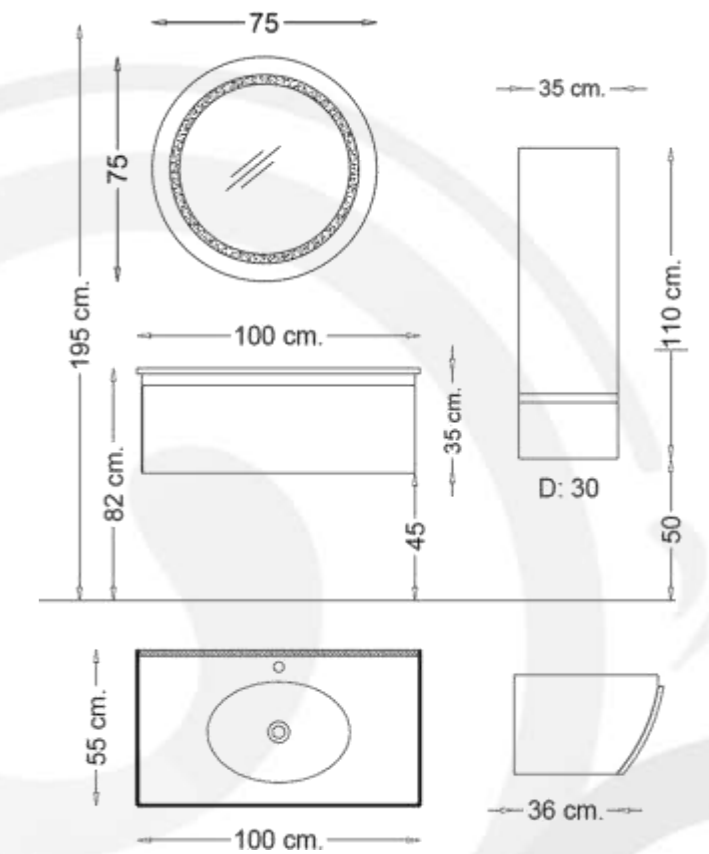

1. Basin Unit:
   Bathroom Vanity Wall Hung Basin
   Unit 100 cm x 82 cm
2. Side Cabinet:
   Wall Mounted Top Cabinet
   35cmx110cm
3. Basin:
   Ceramic Washbasin 45 cm x 100 cm
4. Mirror:
   Mirror with LED Backlighting
   75 cm x 75 cm
5. Body, Drawers and Doors feature:
   Grey Acrylic Lacquer
   Soft Close for Drawers and Doors