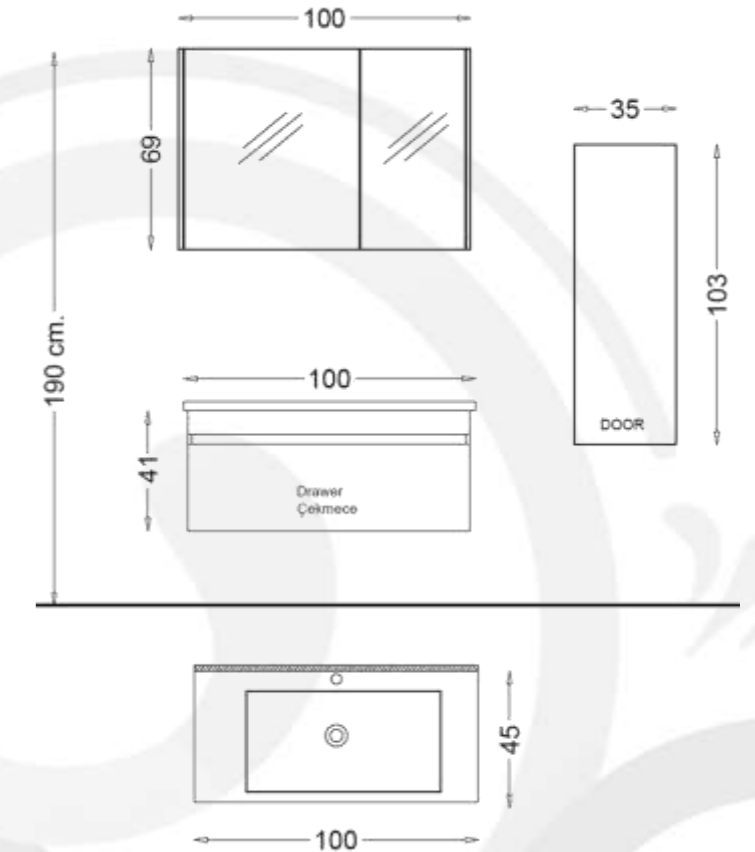

DUNES 160

DUNES Bathroom furniture Set 160 cm SP523

- Basin Unit:
Bathroom Vanity Wall Hung Basin
Unit 160 cm x 85 cm
- Side Cabinet:
Wall Hung Tall Boy Unit 35cmx137cm
- Basin:
Double Ceramic Washbasin
65 cm x 45 cm
- Mirror:
Double Top Mirror Cabinet
65 cm x 60 cm
- Body, Drawers and Doors feature:
Anthracite Lacquer
Soft Close for Drawers and Doors

Side Cabinet:
Wall Mounted Top Cabinet
35 cm x 103 cm

Basin:
Ceramic Washbasin White
45 cm x 100 cm

Mirror:
Mirror with LED backlighting
100 cm x 69 cm

Body, Drawers and Doors feature:
White Melamine MDF
Soft Close for Drawers and Doors

Mirror:
Cabinet With Mirror 80 cm x 69 cm

Body, Drawers and Doors Feature:
Ceniza MDF Melamine
Soft Close for Drawers and Doors

BOSRA 100

BOSRA Bathroom furniture Set 100 cm SP528

- Basin Unit:
Bathroom Vanity Wall Hung Basin
Unit 100 cm x 41 cm
- Side Cabinet:
Wall Mounted Tall cabinet
35cm x 103cm
- Basin:
Ceramic Washbasin 100 cm x 45 cm
- Mirror:
Mirror Cabinet 100 cm x 69 cm
- Body, Drawers and Doors feature:
Nut Melamine MDF
Soft Close for Drawers and Doors

BOSRA 65

BOSRA Bathroom furniture Set 65 cm SP526

- Basin Unit:
Bathroom Vanity Wall Hung Basin
Unit 65 cm x 41 cm
- Side Cabinet:
Wall Mounted Tall cabinet
35cmx103cm
- Basin:
Ceramic Washbasin 65 cm x 45 cm
- Mirror:
Mirror with Shelf 60 cm x 69 cm
- Body, Drawers and Doors feature:
White Melamine MDF
Soft Close for Drawers and Doors