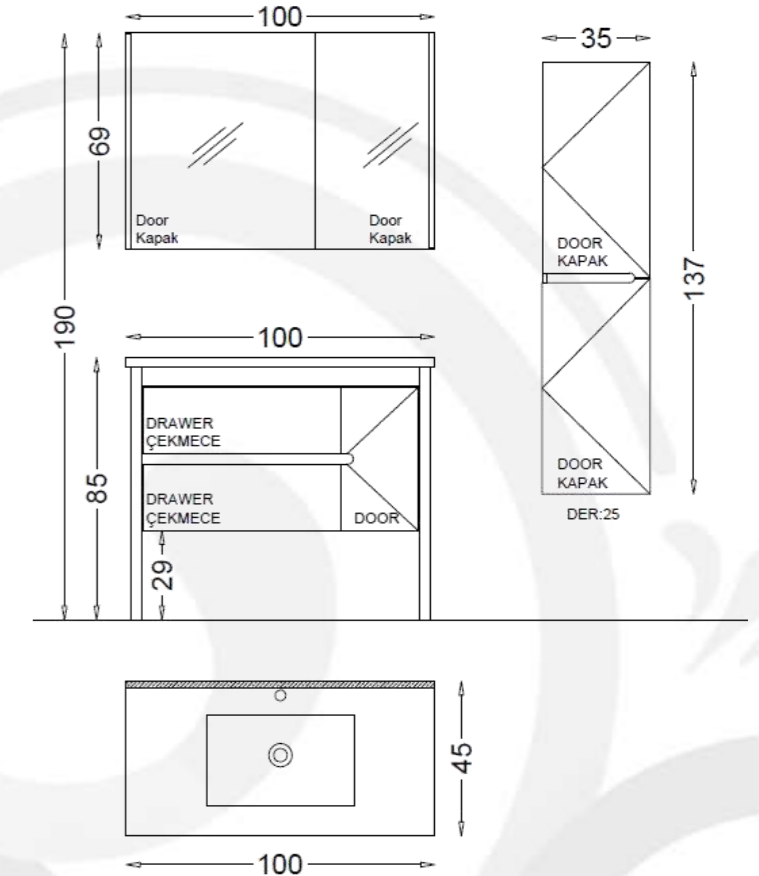

Side Cabinet:

- CLAREEN Wall Hung Tall Boy Units
35 cm x 103 cm
- CLAREEN Wall Hung Top Cabinet
25 cm x 60 cm

Basin:

Ceramic Washbasin 48 Ø cm

Mirror:

Mirror with LED Backlighting 75 Ø
cm with Shelf

Body, Drawers and Doors feature:

Mirror:

Mirror with LED Backlighting
120 cm x 69 cm

Body, Drawers and Doors Feature:

Body : Ceniza Melamine MDF,

Doors : White Lacquer

Soft Close for Drawers and Doors

- Basin Unit:
Bathroom Vanity floor Standing
Basin Unit 100 cm x 85 cm
- Side Cabinet:
Wall Hung Tall Boy Unit 35cmx137cm
- Basin:
Ceramic Washbasin 100 cm x 45 cm
- Mirror:
Top Mirror Cabinet 100 cm x 69 cm
- Body, Drawers and Doors feature:
Body : Ceniza Melamine MDF
Doors : Beige Lacquer
Soft Close for Drawers and Doors