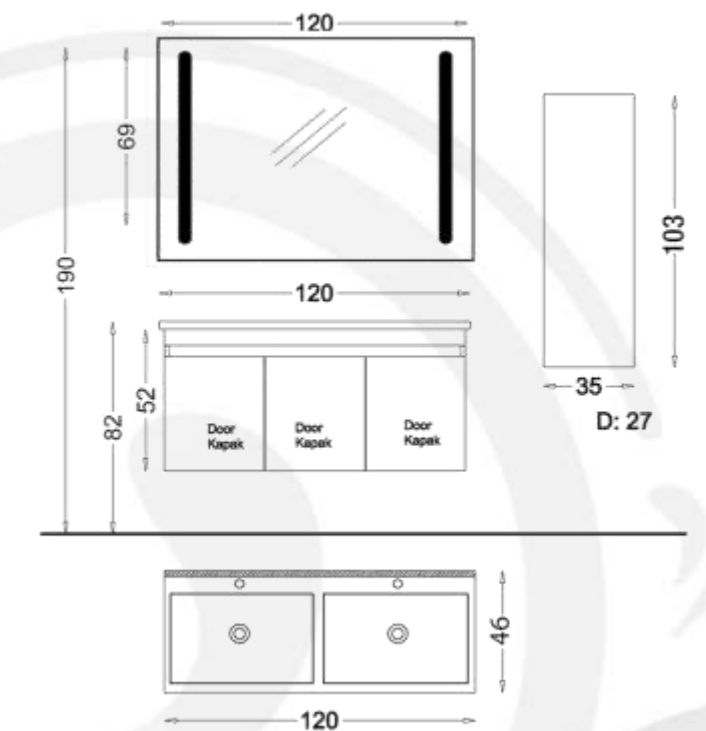

VERSAY 120

VERSAY Bathroom furniture Set 120 cm SP479

- Basin Unit:
Bathroom Vanity floor Standing
Basin Unit 120 cm x 85 cm
- Side Cabinet:
Wall Mounted Tall cabinet
35 cm x 103 cm
- Basin:
Painted Glass basin 85 cm x 45 cm
- Mirror:
Mirror Cabinet 80 cm x 69 cm
- Body, Drawers and Doors feature:
Cream Acrylic Lacquer
Soft Close for Drawers and Doors

CAROLINA Bathroom furniture Set 140 cm SP564

Basin Unit:
Bathroom Vanity Wall Hung Basin
Unit 140 cm x 85 cm

Side Cabinet:
Wall Mounted Tall Cabinet
110 cm x 35 cm

Basin:
Ceramic basin 45 cm x 60 cm

Mirror:
Top Cabinet Mirror 140 cm x 69 cm

Mirror:
Decorative Mirror 70 cm x 85 cm
Body, Drawers and Doors feature:
Anthracite Acrylic Lacquer
Soft Close for Drawers and Doors

ALLEGRO 120

ALLEGRO Bathroom furniture Set 120 cm SP425

Basin Unit:
Bathroom Vanity Wall Hung Basin
Unit 120 cm x 82 cm

Side Cabinet:
Wall Hung Side Top Cabinet
35 cm x 103 cm

Basin:
Double Ceramic Washbasin
120 cm x 46 cm

Mirror:
Mirror with LED Backlighting
120 cm x 69 cm

Body, Drawers and Doors feature:
White Melamine MDF
Soft Close for Drawers and Doors