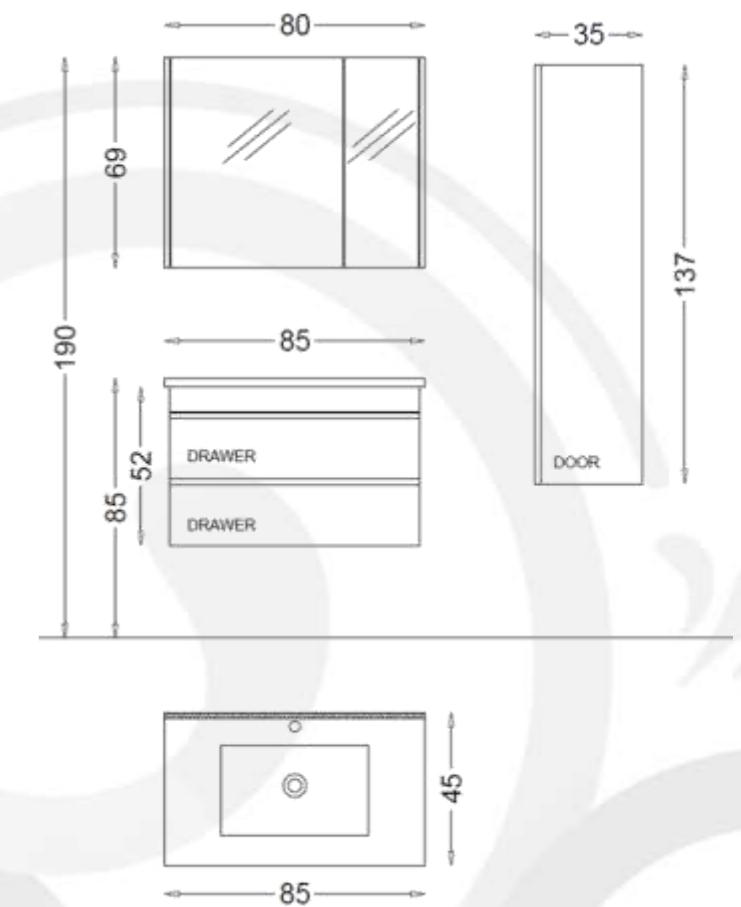

VERSAY 120

VERSAY Bathroom furniture Set 120 cm SP479

- Basin Unit:
Bathroom Vanity floor Standing
Basin Unit 120 cm x 85 cm
- Side Cabinet:
Wall Mounted Tall cabinet
35 cm x 103 cm
- Basin:
Painted Glass basin 85 cm x 45 cm
- Mirror:
Mirror Cabinet 80 cm x 69 cm
- Body, Drawers and Doors feature:
Cream Acrylic Lacquer
Soft Close for Drawers and Doors

DUNES 160

DUNES Bathroom furniture Set 160 cm SP523

- Basin Unit:
Bathroom Vanity Wall Hung Basin
Unit 160 cm x 85 cm
- Side Cabinet:
Wall Hung Tall Boy Unit 35cmx137cm
- Basin:
Double Ceramic Washbasin
65 cm x 45 cm
- Mirror:
Double Top Mirror Cabinet
65 cm x 60 cm
- Body, Drawers and Doors feature:
Anthracite Lacquer
Soft Close for Drawers and Doors

DUNES 85

DUNES Bathroom furniture Set 85 cm SP520

Basin Unit:

Bathroom Vanity Wall Hung Basin
Unit 85 cm x 85 cm

Side Cabinet:

Wall Hung Tall Boy Unit 35cmx137cm

Basin:

Ceramic Washbasin 85 cm x 45 cm

Mirror:

Top Mirror Cabinet 80 cm x 69 cm

Body, Drawers and Doors feature:

Anthracite Lacquer

Soft Close for Drawers and Doors

DUNES 65

DUNES Bathroom furniture Set 65 cm SP518

- Basin Unit:
Bathroom Vanity Wall Hung Basin
Unit 65 cm x 85 cm
- Side Cabinet:
Wall Hung Tall Boy Unit 35cmx137cm
- Basin:
Ceramic Washbasin 65 cm x 45 cm
- Mirror:
Mirror with LED Backlighting
60 cm x 69 cm
- Body, Drawers and Doors Feature:
Anthracite Lacquer
Soft Close for Drawers and Doors