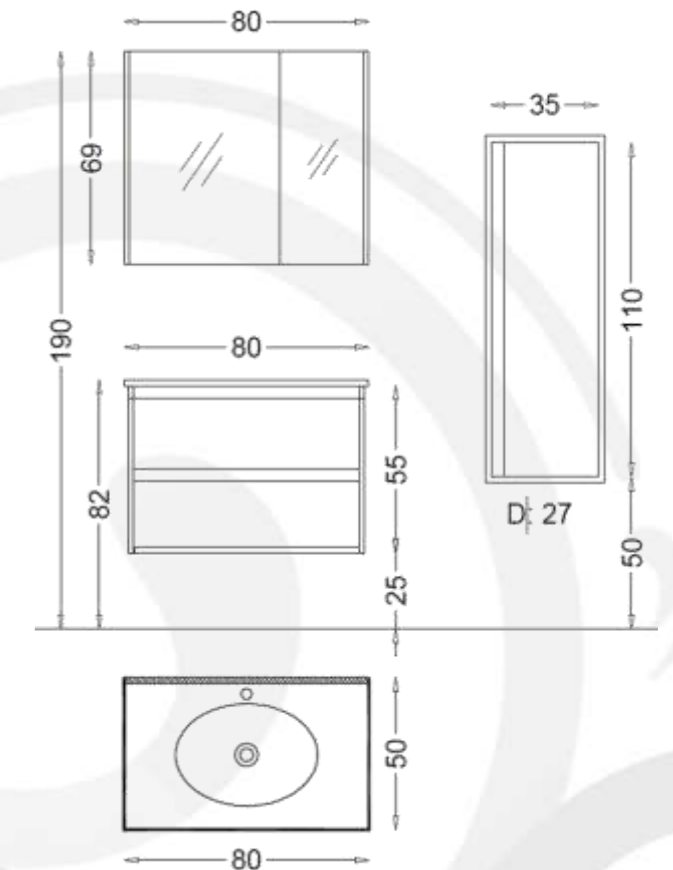

- Basin Unit:
Bathroom Vanity Wall Hung Basin
Unit 120 cm x 55 cm
- Side Cabinet:
Wall Hung Tall Boy Unit 33 cmx109cm
- Basin:
Ceramic Washbasin 120 cm x 45 cm
- Mirror:
Mirror 120 cm x 69 cm
- Body, Drawers and Doors feature:
Doors :White Lacquer
Body : Blanco Melamine MDF
Soft Close for Drawers and Doors

Basin Unit:

Bathroom Vanity Wall Mounted
Basin Unit 80 cm x 55 cm

Side Cabinet:

Wall Hung Tall Boy Unit 35 cm x 110 cm

Basin:

Ceramic Washbasin 80 cm x 50 cm

Mirror:

Top Mirror Cabinet 80 cm x 69 cm

Body, Drawers and Doors feature:

Doors : White Acrylic Lacquer

Body : Lisbon Melamine MDF

Soft Close for Drawers and Doors

KANVAS ULTRA 80 cm

KANVAS ULTRA Bathroom furniture Set 80 cm SP405

- Basin Unit:
Bathroom Vanity Wall Hung Basin
Unit 80 cm x 55 cm
- Side Cabinet:
Double Wall Hung Tall Boy Unit
33 cm x 109 cm
- Basin:
Ceramic Washbasin 80 cm x 46 cm
- Mirror:
Mirror with LED Backlighting
80 cm x 69 cm
- Body, Drawers and Doors feature:
White Melamine MDF
Soft Close for Drawers and Doors