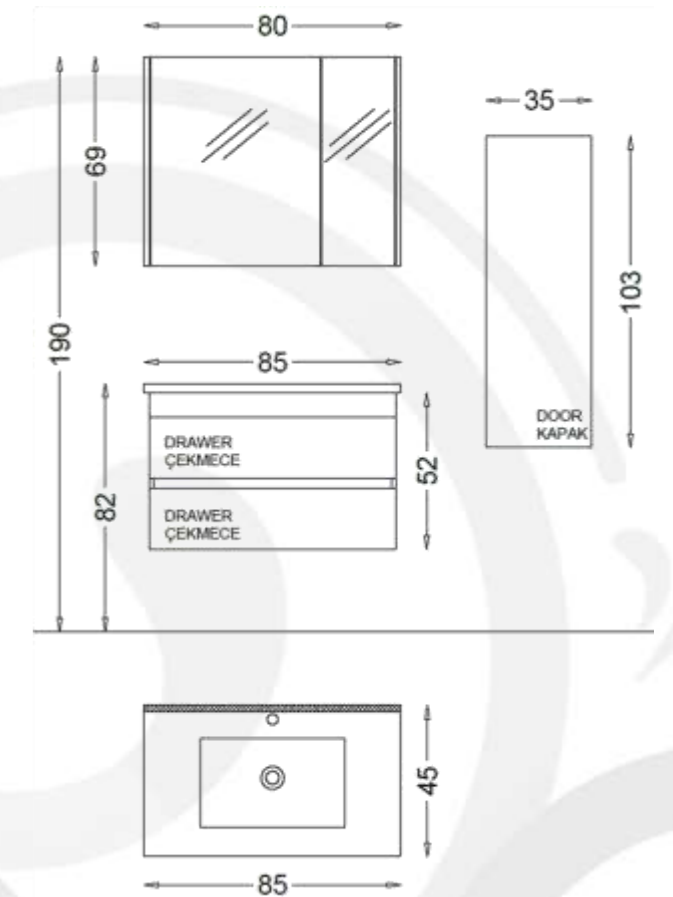

Side Cabinet:
Wall Mounted Top Cabinet
35 cm x 103 cm

Basin:
Ceramic Washbasin White
45 cm x 100 cm

Mirror:
Mirror with LED backlighting
100 cm x 69 cm

Body, Drawers and Doors feature:
White Melamine MDF
Soft Close for Drawers and Doors

BERGAMONA 85

BERGAMONA Bathroom furniture Set 85 cm SP408

Basin Unit:
Bathroom Vanity Wall Mounted
Basin Unit 85 cm x 52 cm

Side Cabinet:
Wall Mounted Top Cabinet
35cmx103cm

Basin:
Ceramic Washbasin 45 cm x 85 cm

Mirror:
Cabinet With Mirror 80 cm x 69 cm

Body, Drawers and Doors Feature:
Ceniza MDF Melamine
Soft Close for Drawers and Doors

BOSRA 100

BOSRA Bathroom furniture Set 100 cm SP528

- Basin Unit:
Bathroom Vanity Wall Hung Basin
Unit 100 cm x 41 cm
- Side Cabinet:
Wall Mounted Tall cabinet
35cm x 103cm
- Basin:
Ceramic Washbasin 100 cm x 45 cm
- Mirror:
Mirror Cabinet 100 cm x 69 cm
- Body, Drawers and Doors feature:
Nut Melamine MDF
Soft Close for Drawers and Doors