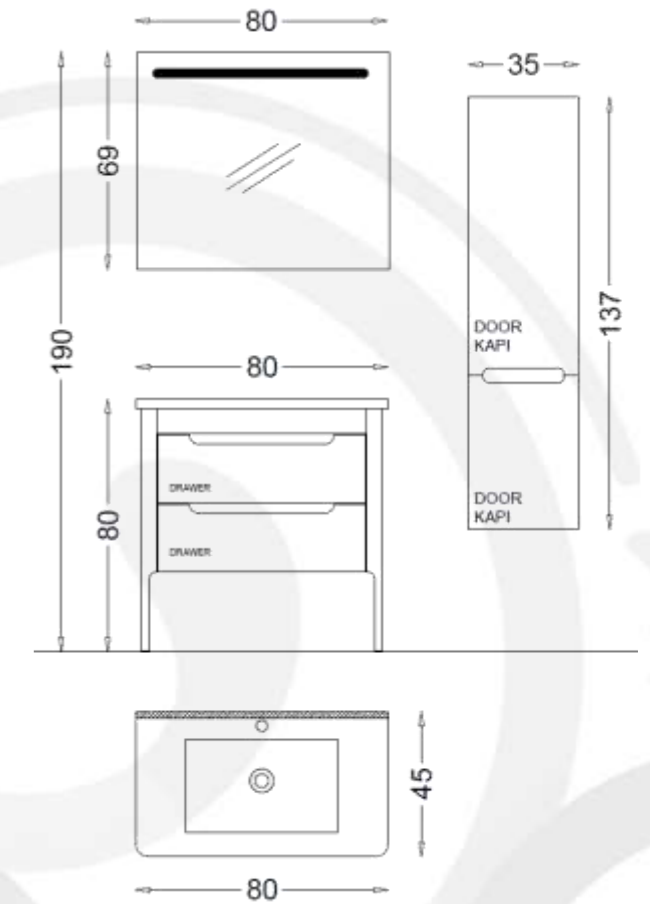

- Basin Unit:
Bathroom Vanity floor Standing
Basin Unit 120 cm x 85 cm
- Side Cabinet:
Wall Hung Tall Boy Unit 35cmx137cm
- Basin:
Ceramic Washbasin 60 cm x 47 cm
- Mirror:
Mirror with LED Backlighting
120 cm x 70 cm
- Body, Drawers and Doors feature:
White Melamine MDF
Soft Close for Drawers and Doors

DURANGO 80

DURANGO Bathroom furniture Set 80 cm SP510

- Basin Unit:
Bathroom Vanity Floor Standing
Basin Unit 80 cm x 80 cm
- Side Cabinet:
Wall Hung Tall Boy Unit 35cmx137cm
- Basin:
Ceramic Washbasin 80 cm x 45 cm
- Mirror:
Mirror with LED Backlighting
80 cm x 69 cm
- Body, Drawers and Doors feature:
White Melamine MDF
Soft Close for Drawers and Doors