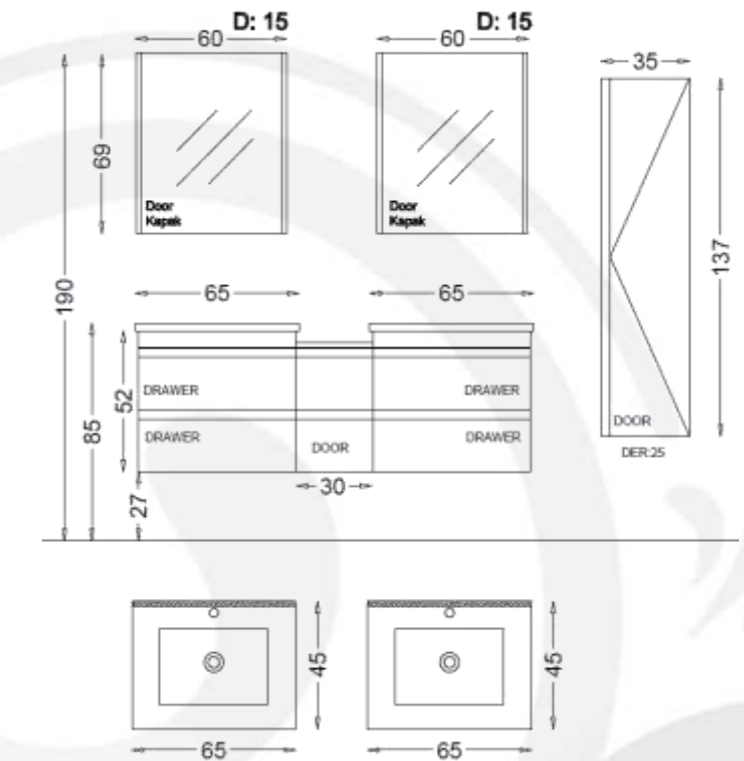

CAROLINA Bathroom furniture Set 140 cm SP564

Basin Unit:
Bathroom Vanity Wall Hung Basin
Unit 140 cm x 85 cm

Side Cabinet:
Wall Mounted Tall Cabinet
110 cm x 35 cm

Basin:
Ceramic basin 45 cm x 60 cm

Mirror:
Top Cabinet Mirror 140 cm x 69 cm

- Basin Unit:
Bathroom Vanity floor Standing
Basin Unit 100 cm x 85 cm
- Side Cabinet:
Wall Hung Tall Boy Unit 33cmx109 cm
- Basin:
Ceramic Washbasin 45 cm x 60 cm
- Mirror:
Mirror with LED backlighting
100 cm x 70 cm
- Body, Drawers and Doors feature:
Blanco Melamine MDF
Soft Close Doors and Drawers

ALCATRAZ 90

ALCATRAZ Bathroom furniture Set 90 cm SP471

- Basin Unit:
Bathroom Vanity Wall Hung Basin
Unit 70 cm x 90 cm
- Side Cabinet:
Wall Hung Side Top Cabinet
35 cm x 87 cm
- Basin:
Countertop Ceramic Washbasin
50 cm x 90 cm
- Mirror:
Top Mirror Cabinet 60 cm x 90 cm
- Body, Drawers and Doors feature:
White Acrylic Lacquer
Soft Close for Drawers and Doors

DUNES 160

DUNES Bathroom furniture Set 160 cm SP523

- Basin Unit:
Bathroom Vanity Wall Hung Basin
Unit 160 cm x 85 cm
- Side Cabinet:
Wall Hung Tall Boy Unit 35cmx137cm
- Basin:
Double Ceramic Washbasin
65 cm x 45 cm
- Mirror:
Double Top Mirror Cabinet
65 cm x 60 cm
- Body, Drawers and Doors feature:
Anthracite Lacquer
Soft Close for Drawers and Doors