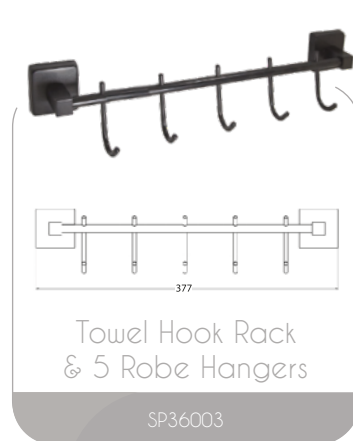

BOSRA BLACK