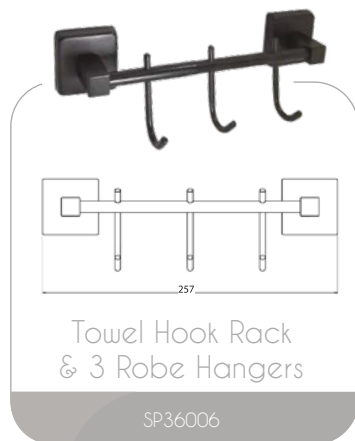

BOSRA BLACK