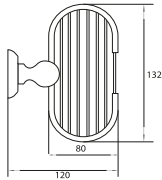

MILAN

Wire Soap Dish

SP35037

Wall Mounted Soap Dish

SP35040

Wall Mounted Tumbler Holder

SP35038

Towel Long Bar