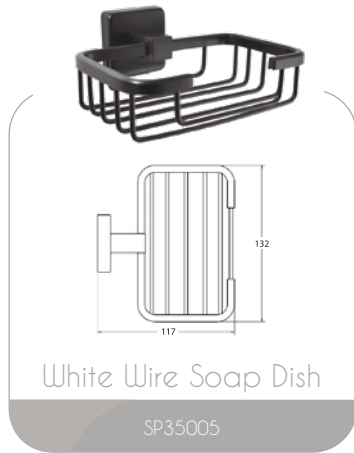

Wire Soap Dish

SP35003

Wall Mounted
Tumbler Holder

SP34004

BOSRA BLACK

BOSRA BLACK

BOSRA

BOSRA