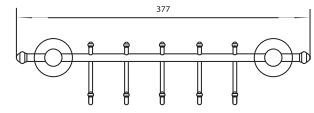

Towel Hook Rack
& 4 Robe Hangers

SP35045

Towel Hook Rack
& 5 Robe Hangers

SP35047

Wall Mounted
Toilet Brush Set

SP35039

MIRADOR

Wall Mounted
Tumbler Holder