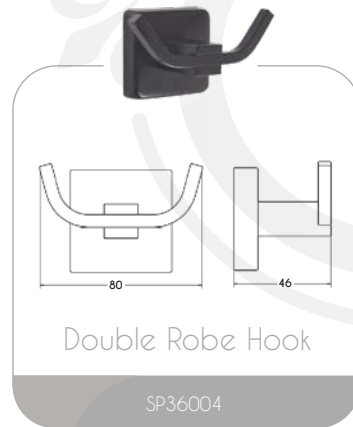

BOSRA BLACK