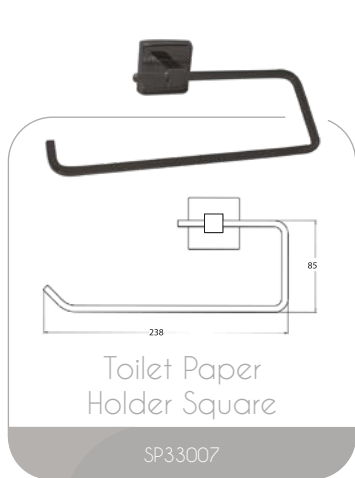

BOSRA BLACK