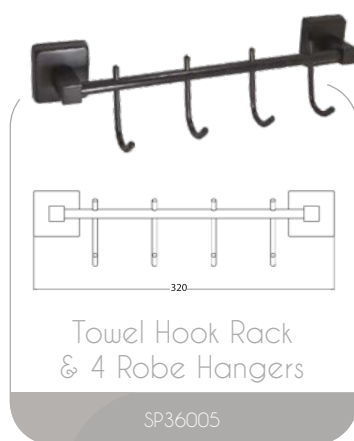

BOSRA BLACK