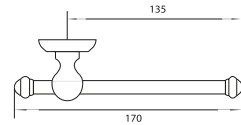

Toilet Roll Bar Holder

SP35034