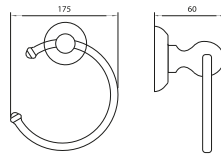

Semi Circle Towel Ring

SP35036