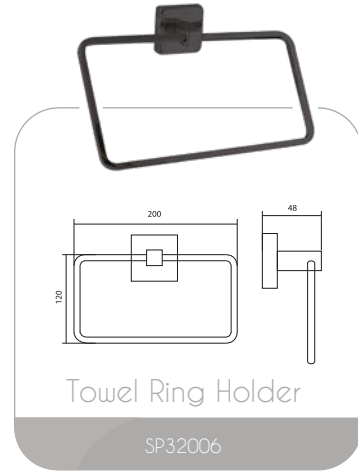

BOSRA BLACK