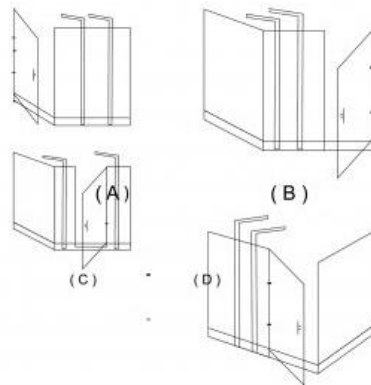

# MIST Shower Enclosure A Model

SP8027

**SOPHIA**  
GROUP

<b>Product Name</b>	MIST Shower Enclosure A Model
<b>Product Code</b>	SP8027
<b>Product Description</b>	MIST SHOWER ENCLOSURE WOOD MIST WOOD SHOWER CABIN, BROWN SHOWER CABIN MIST BLACK SHOWER CABIN, BROWN SHOWER ENCLOSURE RECTANGLE SHOWER TRAY IROKO WOODEN PANELS (SIDE + FRONT) SHOWER TRAY WASTE (SIPHON) IROKO WOODEN MAST IROKO WOODEN GRATE 40 CM CHROME PLATED BRASS HANDLE 8 MM TEMPERED TRANSPARENT GLASS